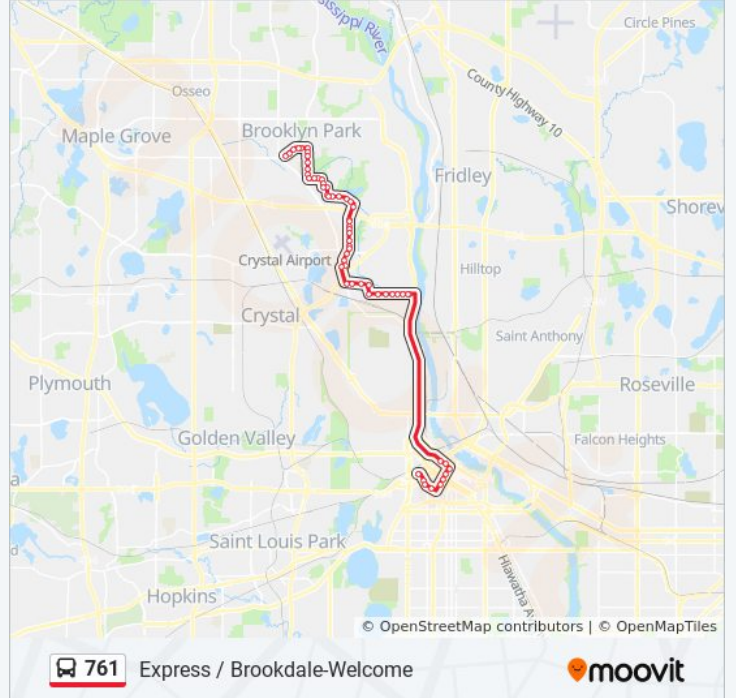

**Direction: Express / Brookdale-Welcome**

59 stops

[VIEW LINE SCHEDULE](#)

Chestnut Ave & 15th St/12th St - Layover

12th St S & Hennepin Ave S

12th St S & Yale Place

12th St S & Nicollet Mall

2 Av S At 10 St S Ne Corner

**761 bus Info**

**Direction:** Express / Brookdale-Welcome

**Stops:** 59

**Trip Duration:** 50 min

**Line Summary:**

Brooklyn Blvd & 55th Ave N  
Xerxes Ave & 55th Ave N  
Xerxes & 56th Ave Station  
Xerxes Ave N & Bass Lake Rd  
Xerxes Ave & Northway Dr  
Xerxes Ave N & 59th Ave N  
Xerxes Ave N & 60th Ave N  
Xerxes Ave N & Brooklyn Dr  
Xerxes Ave N & Nash Rd  
Xerxes Ave N & 63rd Ave N  
Xerxes Ave N & 64th Ave N  
Xerxes Ave N & 65th Ave N  
Xerxes Ave N & Freeway Blvd  
Shingle Creek Pkwy & Freeway Blvd  
Shingle Creek Pkwy & 69th Ave N  
69th Ave N & Beard Ave N  
69th Ave N & Drew Ave N  
69th Ave N & France Ave N  
France Ave N & Urban Ave N  
71st Ave N & France Ave N  
71st Ave N & Halifax Ave N  
Halifax Ave N & 72nd Ave N  
Halifax Ave N & Woodbine Lane  
Woodbine Lane & June Ave N  
Woodbine Lane & Lee Ave N  
Woodbine Lane & Noble Ave N  
Noble Ave & Major Ave N  
Noble Ave & 75th Ave N  
Noble Ave & 76th Ave N  
Noble Ave & 78th Ave N  
Noble Ave & 78th Lane N  
Brookdale Dr & Noble Ave N  
Brookdale Dr & Quail Ave N

Brookdale Dr & Regent Ave N

Brookdale Dr & Brookdale Court (W)

Brookdale Dr & Unity Ave N

Brookdale Dr & Welcome Ave N

**Direction: Express / Downtown**

54 stops

[VIEW LINE SCHEDULE](#)

Brookdale Dr & Welcome Ave N

Brookdale Dr & 77th Ave N

Brookdale Dr & Brookdale Court (W)

Brookdale Dr & Regent Ave N

Brookdale Dr & Quail Ave N

Brookdale Dr & Noble Ave N

Noble Ave & 78th Lane N

Noble Ave & 78th Ave N

Noble Ave & 76th Ave N