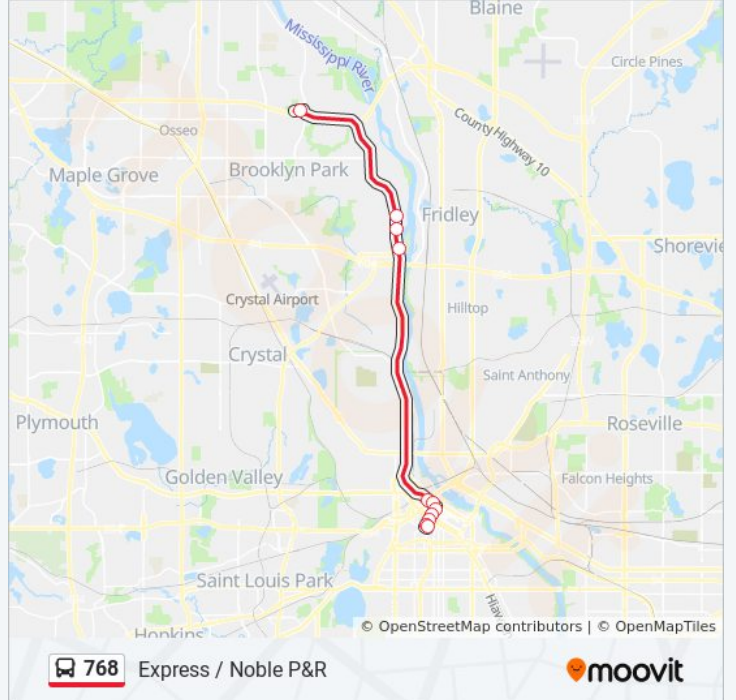

768 bus Info

Direction: Express / Downtown

Stops: 9

Trip Duration: 29 min

Line Summary:

Direction: Express / Noble P&R

11 stops

[VIEW LINE SCHEDULE](#)

Leamington Ramp & Lower - Gate #7

2nd Ave S & 10th St - Stop Group H

2nd Ave S & 8th St - Stop Group H

2nd Ave S & 6th St - Stop Group H

2nd Ave S & 4th St - Stop Group H

3rd St S & Nicollet Mall

3rd St N & 1st Ave N

Hwy 252 & 66th Ave N

Hwy 252 & 70th Ave N

Hwy 252 & 73rd Ave N

Hwy 610 Noble Pkwy P&R & 95th Ave N

768 bus Time Schedule

Express / Noble P&R Route Timetable:

Sunday	Not Operational
Monday	1:06 PM - 5:09 PM
Tuesday	1:06 PM - 5:09 PM
Wednesday	1:06 PM - 5:09 PM
Thursday	1:06 PM - 5:09 PM
Friday	1:06 PM - 5:09 PM
Saturday	Not Operational

768 bus Info

Direction: Express / Noble P&R

Stops: 11

Trip Duration: 31 min

Line Summary:

768 bus time schedules and route maps are available in an offline PDF at moovitapp.com. Use the [Moovit App](#) to see live bus times, train schedule or subway schedule, and step-by-step directions for all public transit in Minneapolis - St. Paul, MN.