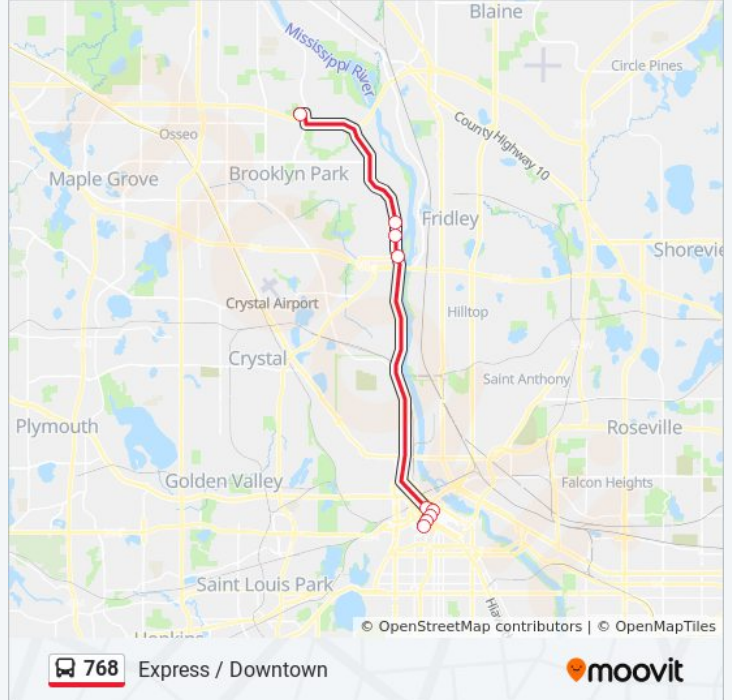

Use the Moovit App to find the closest 768 bus station near you and find out when is the next 768 bus arriving.

Direction: Express / Downtown

9 stops

[VIEW LINE SCHEDULE](#)

Hwy 610 Noble Pkwy P&R & 95th Ave N

Hwy 252 & 73rd Ave N

Hwy 252 & 70th Ave N

Hwy 252 & 66th Ave N

4th St N & Hennepin Ave

4th St S & Marquette Ave

Marquette Ave & 6th St - Stop Group D

Marquette Ave & 8th St - Stop Group D

Marquette Ave & 10th St - Stop Group D

768 bus Info

Direction: Express / Downtown

Stops: 9

Trip Duration: 29 min

Line Summary:

Direction: Express / Noble P&R

11 stops

[VIEW LINE SCHEDULE](#)

Leamington Ramp & Lower - Gate #7

2nd Ave S & 10th St - Stop Group H

2nd Ave S & 8th St - Stop Group H

2nd Ave S & 6th St - Stop Group H

2nd Ave S & 4th St - Stop Group H

3rd St S & Nicollet Mall

3rd St N & 1st Ave N