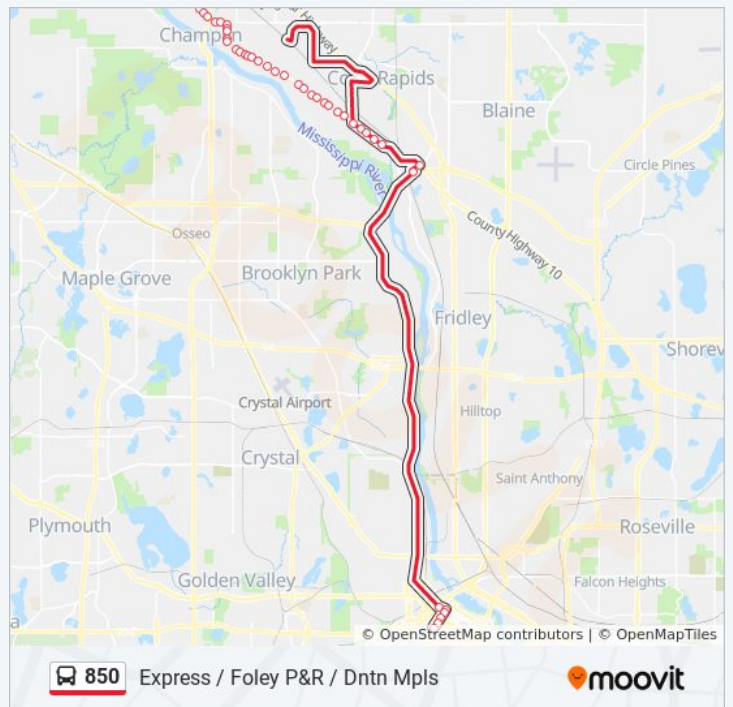

Stops: 36

Trip Duration: 56 min

Line Summary:

124th Ave NW & Gladiola St/Heather St NW

Coon Rapids Riverdale Station & Gate A

Direction: Express / Foley P&R / Dntn Mpls

44 stops

[VIEW LINE SCHEDULE](#)

Coon Rapids Blvd & Mississippi Blvd

Coon Rapids Blvd & 111th Ave NW

Coon Rapids Blvd & Crooked Lake Blvd

Coon Rapids Blvd & Bittersweet St

850 bus Time Schedule

Express / Foley P&R / Dntn Mpls Route Timetable:

Sunday	Not Operational
Monday	4:57 AM - 7:48 AM
Tuesday	4:57 AM - 7:48 AM
Wednesday	4:57 AM - 7:48 AM
Thursday	4:57 AM - 7:48 AM
Friday	4:57 AM - 7:48 AM
Saturday	Not Operational

850 bus Info

Direction: Express / Foley P&R / Dntn Mpls

Stops: 44

Trip Duration: 39 min

Line Summary:

Coon Rapids Blvd & Direct River Dr

Coon Rapids Blvd & Xavis St

Coon Rapids Blvd & Thrush St

Coon Rapids Blvd & Quinn St NW

Coon Rapids Blvd & Hanson Blvd