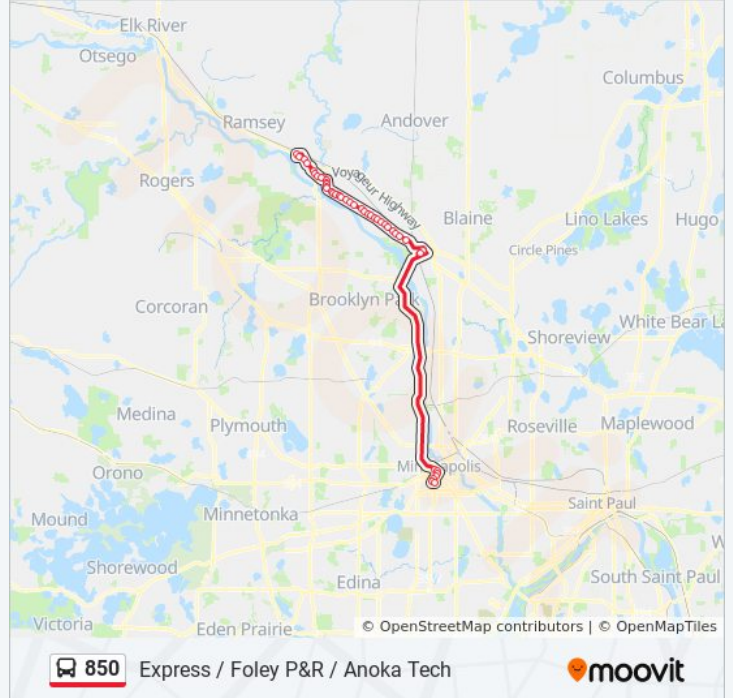

850 bus Info

Direction: Express / Foley P&R / Anoka Tech

Stops: 46

Trip Duration: 60 min

Line Summary:

- Coon Rapids Blvd & Yukon St
- Coon Rapids Blvd & Bittersweet St
- Coon Rapids Blvd & Crooked Lake Blvd
- Coon Rapids Blvd & 111th Ave NW
- Coon Rapids Blvd & Mississippi Blvd
- Coon Rapids Blvd & Pheasant Ridge Dr
- Coon Rapids Blvd & Oakmont Apts
- Coon Rapids Blvd & Round Lake Blvd
- Coon Rapids Blvd & Blackfoot St
- Coon Rapids Blvd & Dakota St
- Coon Rapids Blvd & Eldorado St
- East River Rd & Queens Lane
- East River Rd & Kings Lane
- East River Rd & 7th Ave
- East River Rd & South St
- 5th Ave & Washington St
- 5th Ave & Jefferson St
- 5th Ave & Madison St
- 5th Ave & Monroe St
- Main St & 3rd Ave
- Main St & 2nd Ave
- Main St & Ferry St
- Main St & State Ave
- Main St & Cutter St
- Green Haven Pkwy & Fairoak Ave
- Green Haven Pkwy & Garfield St W
- Green Haven Pkwy & Thurston Ave
- Anoka Tech College & Main Entrance