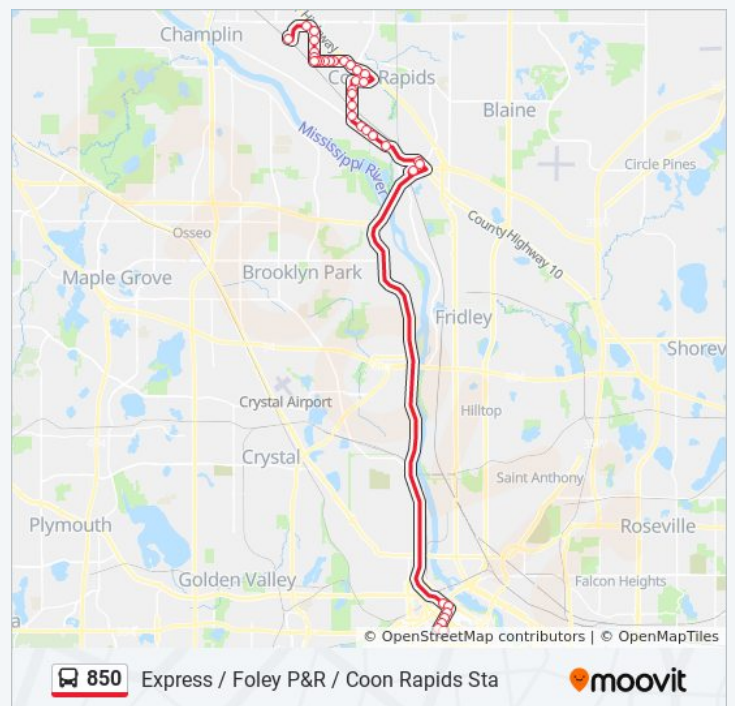

Hanson Blvd & 108th Ave NW

Hanson Blvd & 110th Lane NW

Hanson Blvd & 111th Ave NW

113th Ave NW & Martin St NW

113th Ave NW & Ibis St NW

Robinson Dr & 113th Lane NW

Robinson Dr & Martin St

Northdale Blvd & Hanson / Partridge

Crooked Lake Blvd & 119th Ave NW

Crooked Lake Blvd & 121st Lane NW

Crooked Lake Blvd & 123rd Ave NW

Tuesday	4:48 PM
Wednesday	4:48 PM
Thursday	4:48 PM
Friday	4:48 PM
Saturday	Not Operational

850 bus Info

Direction: Express / Foley P&R / Coon Rapids Sta

Stops: 36

Trip Duration: 56 min

Line Summary:

124th Ave NW & Gladiola St/Heather St NW

Coon Rapids Riverdale Station & Gate A

Direction: Express / Foley P&R / Dntn Mpls

44 stops

[VIEW LINE SCHEDULE](#)