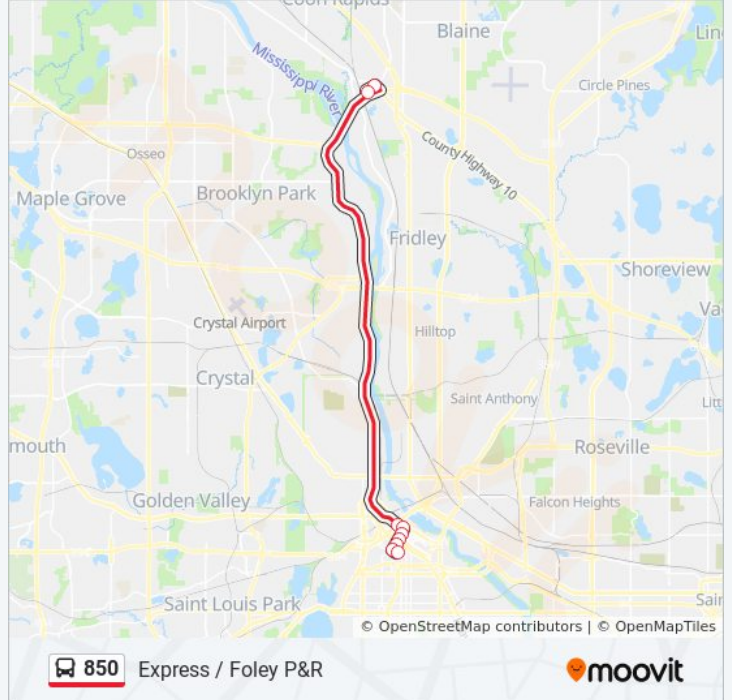

Direction: Express / Foley P&R

9 stops

[VIEW LINE SCHEDULE](#)

4th Ave S & 10th St / 11th St

2nd Ave S & 11th St - Stop Group G

2nd Ave S & 9th St - Stop Group G

2nd Ave S & 7th St - Stop Group G

2nd Ave S & 5th St - Stop Group G

3rd St S & Marquette Ave S

3rd St S & Hennepin Ave

Foley Blvd & Coon Rapids Blvd

Foley P&R & Evergreen Blvd

850 bus Time Schedule

Express / Foley P&R Route Timetable:

Sunday	Not Operational
Monday	2:46 PM - 5:03 PM
Tuesday	2:46 PM - 5:03 PM
Wednesday	2:46 PM - 5:03 PM
Thursday	2:46 PM - 5:03 PM
Friday	2:46 PM - 5:03 PM
Saturday	Not Operational

850 bus Info

Direction: Express / Foley P&R

Stops: 9

Trip Duration: 32 min

Line Summary:

Direction: Express / Foley P&R / Anoka Tech

46 stops

[VIEW LINE SCHEDULE](#)

850 bus Info

Direction: Express / Foley P&R / Anoka Tech

Stops: 46

Trip Duration: 60 min

Line Summary:

- Coon Rapids Blvd & Yukon St
- Coon Rapids Blvd & Bittersweet St
- Coon Rapids Blvd & Crooked Lake Blvd
- Coon Rapids Blvd & 111th Ave NW
- Coon Rapids Blvd & Mississippi Blvd
- Coon Rapids Blvd & Pheasant Ridge Dr
- Coon Rapids Blvd & Oakmont Apts
- Coon Rapids Blvd & Round Lake Blvd
- Coon Rapids Blvd & Blackfoot St
- Coon Rapids Blvd & Dakota St
- Coon Rapids Blvd & Eldorado St
- East River Rd & Queens Lane
- East River Rd & Kings Lane
- East River Rd & 7th Ave
- East River Rd & South St
- 5th Ave & Washington St
- 5th Ave & Jefferson St
- 5th Ave & Madison St
- 5th Ave & Monroe St
- Main St & 3rd Ave
- Main St & 2nd Ave
- Main St & Ferry St
- Main St & State Ave
- Main St & Cutter St
- Green Haven Pkwy & Fairoak Ave
- Green Haven Pkwy & Garfield St W
- Green Haven Pkwy & Thurston Ave
- Anoka Tech College & Main Entrance