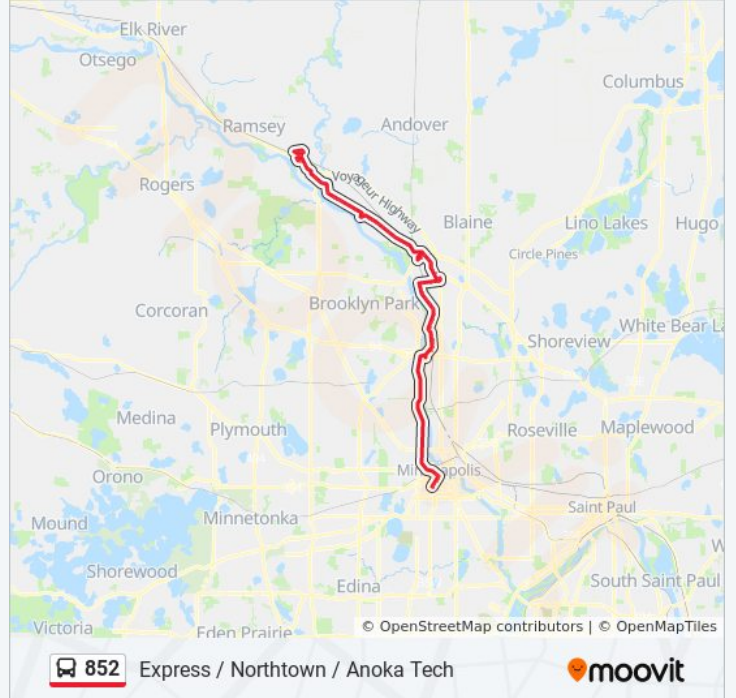

852 bus Info

Direction: Express / Northtown / Anoka Tech

Stops: 83

Trip Duration: 73 min

Line Summary:

East River Rd & Pearson Way
East River Rd & 79th Way
East River Rd & Liberty St
East River Rd & Fairmont St
East River Rd & Hugo St
East River Rd & Larch St NW
East River Rd & 84th Lane NE
85th Ave NW & Norway St NW
85th Ave NW & Evergreen Blvd
85th Ave NW & Cottonwood St
85th Ave NE & Springbrook Dr NE
Northtown Transit Ctr Gate C
Springbrook Dr & 85th Ave NW
Springbrook Dr & Target - N Drive
Springbrook Dr & Outback Steakhouse
Springbrook Dr & Ymca
Springbrook Dr & 90th Ave
Springbrook Dr & Holly St NW
Coon Rapids Blvd & Springbrook Dr
Coon Rapids Blvd & Flintwood St
Coon Rapids Blvd & Holly St
Foley Blvd & Coon Rapids Blvd
Foley P&R & Evergreen Blvd
Coon Rapids Blvd & Foley Blvd
Coon Rapids Blvd & Zilla St NW
Coon Rapids Blvd & Egret Blvd
Coon Rapids Blvd & Hummingbird St
Coon Rapids Blvd & Jay St
Coon Rapids Blvd & Hanson Blvd
Coon Rapids Blvd & Quinn St NW
Coon Rapids Blvd & Thrush St
Coon Rapids Blvd & Xavis St
Coon Rapids Blvd & Yukon St

Coon Rapids Blvd & Bittersweet St

Coon Rapids Blvd & Crooked Lake Blvd

111th Ave NW & Coon Rapids Blvd

111th Ave NW & Mississippi Blvd NW

Coon Rapids Blvd & Mississippi Blvd

Coon Rapids Blvd & Pheasant Ridge Dr

Coon Rapids Blvd & Oakmont Apts

Coon Rapids Blvd & Round Lake Blvd

Coon Rapids Blvd & Blackfoot St

Coon Rapids Blvd & Dakotah St

Coon Rapids Blvd & Eldorado St

East River Rd & Queens Lane

East River Rd & Kings Lane