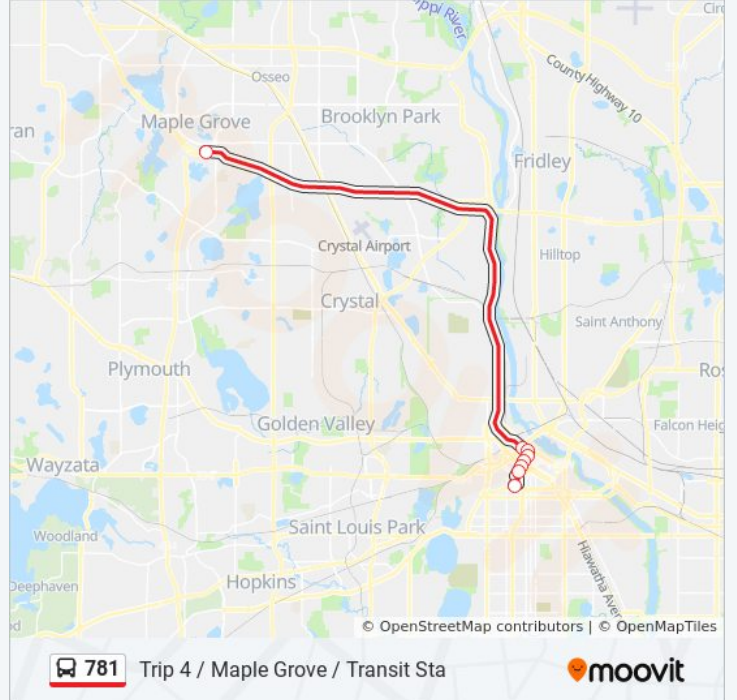

- Maple Grove P&R & Transit Station
- 4th St N & Hennepin Ave
- 4th St S & Marquette Ave
- Marquette Ave & 6th St - Stop Group D
- Marquette Ave & 8th St - Stop Group D
- Marquette Ave & 10th St - Stop Group D

16th St & 1st Ave / 3rd Ave S

2nd Ave S & 10th St - Stop Group H

2nd Ave S & 8th St - Stop Group H

2nd Ave S & 6th St - Stop Group H

2nd Ave S & 4th St - Stop Group H

3rd St S & Marquette Ave S

3rd St S & Hennepin Ave

Maple Grove P&R & Transit Station

**781 bus Time Schedule**

Trip 4 / Maple Grove / Transit Sta Route Timetable:

Sunday	Not Operational
Monday	2:14 PM - 6:04 PM
Tuesday	2:14 PM - 6:04 PM
Wednesday	2:14 PM - 6:04 PM
Thursday	2:14 PM - 6:04 PM
Friday	2:14 PM - 6:04 PM
Saturday	Not Operational

**781 bus Info**

**Direction:** Trip 4 / Maple Grove / Transit Sta

**Stops:** 8

**Trip Duration:** 33 min

**Line Summary:**

781 bus time schedules and route maps are available in an offline PDF at [moovitapp.com](https://moovitapp.com). Use the [Moovit App](#) to see live bus times, train schedule or subway schedule, and step-by-step directions for all public transit in Minneapolis - St. Paul, MN.