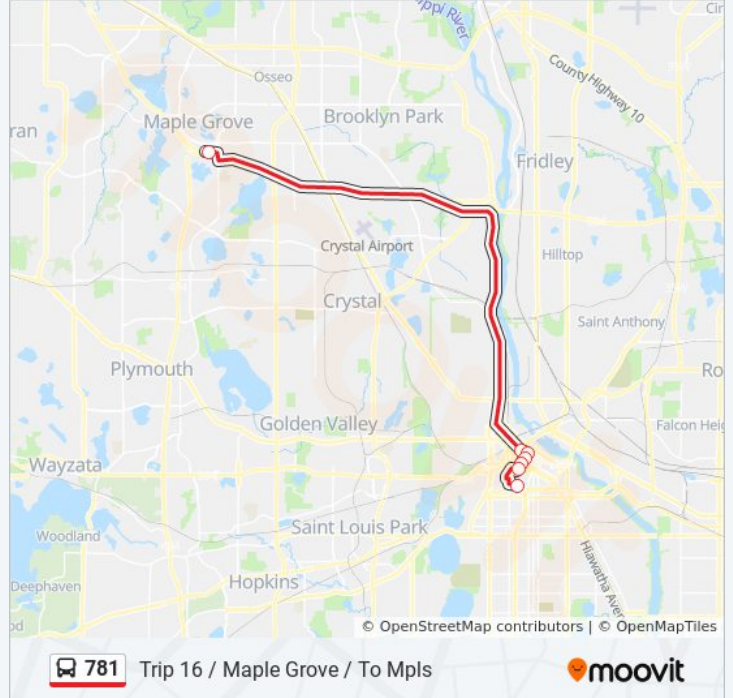

781

Trip 16 / Maple Grove / To Mpls

View In Website Mode

The 781 bus line (Trip 16 / Maple Grove / To Mpls) has 4 routes. For regular weekdays, their operation hours are:  
(1) Trip 16 / Maple Grove / To Mpls: 11:26 AM(2) Trip 16 / Maple Grove / Transit Sta: 12:14 PM - 6:34 PM(3) Trip 3 / Maple Grove / To Mpls: 5:05 AM - 8:41 AM(4) Trip 4 / Maple Grove / Transit Sta: 2:14 PM - 6:04 PM  
Use the Moovit App to find the closest 781 bus station near you and find out when is the next 781 bus arriving.

**Direction: Trip 16 / Maple Grove / To Mpls**

7 stops

[VIEW LINE SCHEDULE](#)

- Maple Grove P&R & Transit Station
- 4th St N & Hennepin Ave
- 4th St S & Marquette Ave
- Marquette Ave & 6th St - Stop Group D
- Marquette Ave & 8th St - Stop Group D
- Marquette Ave & 10th St - Stop Group D
- 16th St & 1st Ave / 3rd Ave S

**781 bus Time Schedule**

Trip 16 / Maple Grove / To Mpls Route Timetable:

Sunday	Not Operational
Monday	11:26 AM
Tuesday	11:26 AM
Wednesday	11:26 AM
Thursday	11:26 AM
Friday	11:26 AM
Saturday	Not Operational

**781 bus Info**

**Direction:** Trip 16 / Maple Grove / To Mpls

**Stops:** 7

**Trip Duration:** 31 min

**Line Summary:**

**Direction: Trip 16 / Maple Grove / Transit Sta**

9 stops

[VIEW LINE SCHEDULE](#)