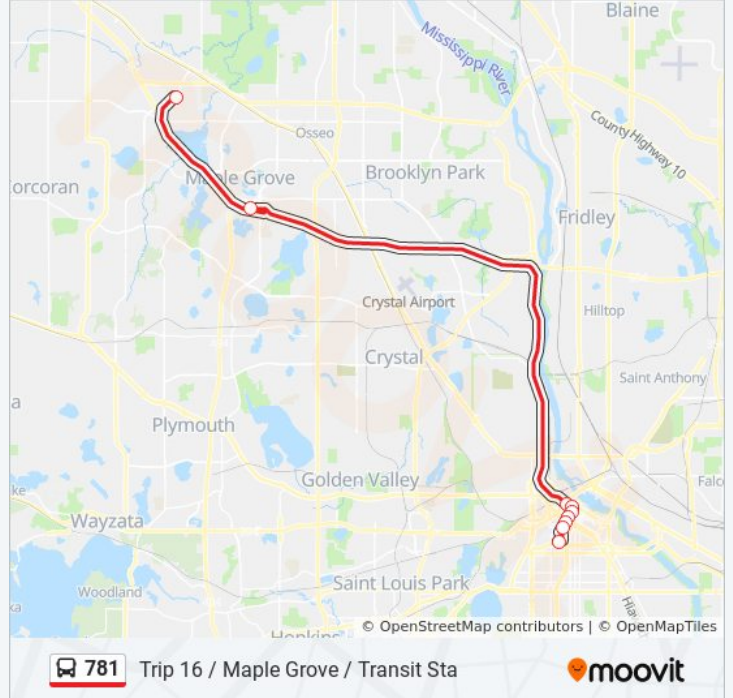

16th St & 1st Ave / 3rd Ave S

2nd Ave S & 10th St - Stop Group H

2nd Ave S & 8th St - Stop Group H

2nd Ave S & 6th St - Stop Group H

2nd Ave S & 4th St - Stop Group H

3rd St S & Marquette Ave S

3rd St S & Hennepin Ave

Maple Grove P&R & Transit Station

Parkway Station & P&R

**781 bus Time Schedule**

Trip 16 / Maple Grove / Transit Sta Route Timetable:

Sunday	Not Operational
Monday	12:14 PM - 6:34 PM
Tuesday	12:14 PM - 6:34 PM
Wednesday	12:14 PM - 6:34 PM
Thursday	12:14 PM - 6:34 PM
Friday	12:14 PM - 6:34 PM
Saturday	Not Operational

**781 bus Info**

**Direction:** Trip 16 / Maple Grove / Transit Sta

**Stops:** 9

**Trip Duration:** 37 min

**Line Summary:**

**Direction: Trip 3 / Maple Grove / To Mpls**

6 stops

[VIEW LINE SCHEDULE](#)

- Maple Grove P&R & Transit Station
- 4th St N & Hennepin Ave
- 4th St S & Marquette Ave
- Marquette Ave & 6th St - Stop Group D
- Marquette Ave & 8th St - Stop Group D
- Marquette Ave & 10th St - Stop Group D