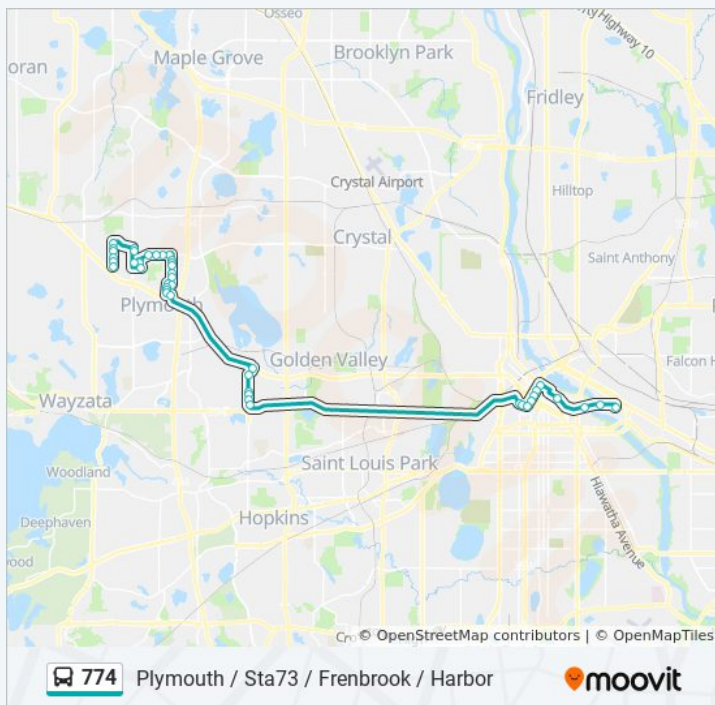

Zachary Lane (Co Rd 73) & Sunset Trail

Station 73 P&R & #10905 Hwy 55

Harbor Lane & Fernbrook Lane

Harbor Lane & Currents Apts (S)

Harbor Lane & Currents Apts

Harbor Lane & Currents Apts (N)

Harbor Lane & 34th Ave N

Sunday	Not Operational
Monday	3:04 PM - 6:30 PM
Tuesday	3:04 PM - 6:30 PM
Wednesday	3:04 PM - 6:30 PM
Thursday	3:04 PM - 6:30 PM
Friday	3:04 PM - 6:30 PM
Saturday	Not Operational

774 bus Info

Direction: Plymouth / Sta73 / Greenway

Stops: 54

Trip Duration: 60 min

Line Summary:

Fernbrook Lane & 40th Ave N

Rockford Rd (Co Rd 9) & Fernbrook Lane

Rockford Rd (Co Rd 9) & Glacier Lane

Rockford Rd (Co Rd 9) & Juneau Lane

Rockford Rd (Co Rd 9) & Minnesota Lane