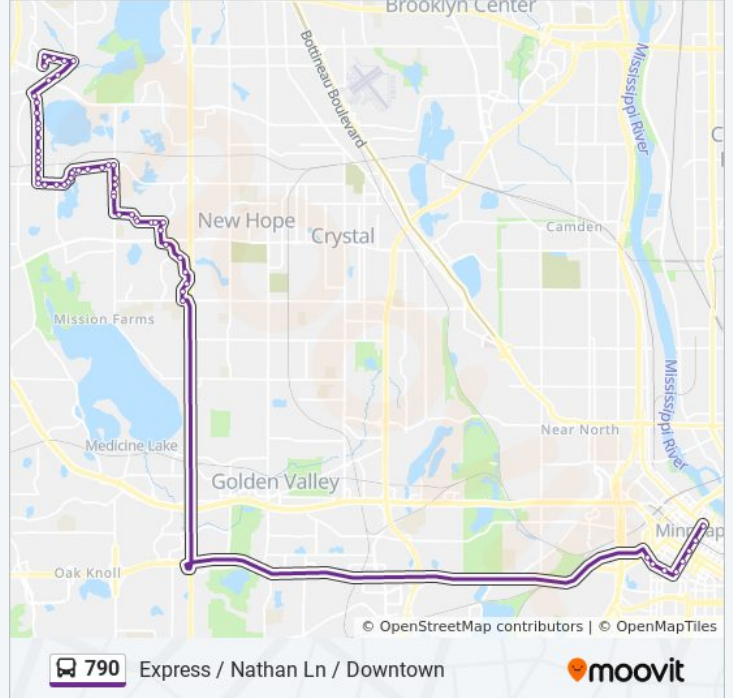

 790

Express / Nathan Ln / Downtown

[View In Website Mode](#)

The 790 bus line (Express / Nathan Ln / Downtown) has 2 routes. For regular weekdays, their operation hours are:  
(1) Express / Nathan Ln / Downtown: 6:00 AM - 8:30 AM(2) Plymouth / Nathan Ln: 3:00 PM - 6:00 PM  
Use the Moovit App to find the closest 790 bus station near you and find out when is the next 790 bus arriving.

## Direction: Express / Nathan Ln / Downtown

16 stops

[VIEW LINE SCHEDULE](#)

45th Ave N & Nathan Lane  
Nathan Lane & Cub Foods  
Nathan Lane & Rockford Rd  
Lancaster Lane & Pilgrim Lane  
Lancaster Lane & Granite Woods Apts  
Lancaster Lane & 37th Place N  
Lancaster Lane & Four Seasons Villa  
Lancaster Lane & 36th Ave N  
12th St S & Hennepin Ave S  
12th St S & Yale Place  
12th St S & Nicollet Mall  
2nd Ave S & 11th St - Stop Group F  
2nd Ave S & 9th St - Stop Group F  
2nd Ave S & 7th St - Stop Group F  
2nd Ave S & 5th St - Stop Group F  
2nd Ave S & Washington Ave S

## 790 bus Time Schedule

Express / Nathan Ln / Downtown Route Timetable:

Sunday	Not Operational
Monday	6:00 AM - 8:30 AM
Tuesday	6:00 AM - 8:30 AM
Wednesday	6:00 AM - 8:30 AM
Thursday	6:00 AM - 8:30 AM
Friday	6:00 AM - 8:30 AM
Saturday	Not Operational

## 790 bus Info

**Direction:** Express / Nathan Ln / Downtown

**Stops:** 16

**Trip Duration:** 40 min

**Line Summary:**

**Direction: Plymouth / Nathan Ln**

16 stops

[VIEW LINE SCHEDULE](#)