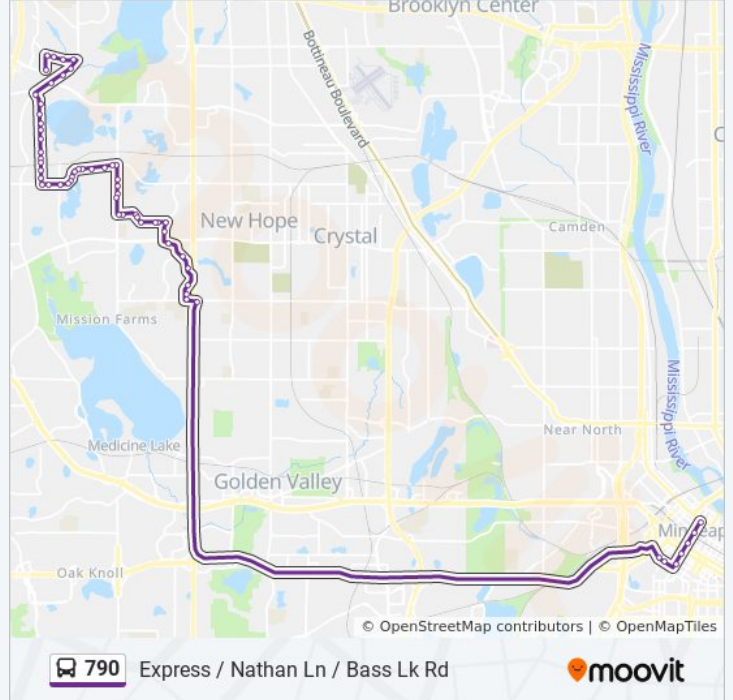

## Direction: Express / Nathan Ln / Downtown

16 stops

[VIEW LINE SCHEDULE](#)

45th Ave N & Nathan Lane  
Nathan Lane & Cub Foods  
Nathan Lane & Rockford Rd  
Lancaster Lane & Pilgrim Lane  
Lancaster Lane & Granite Woods Apts  
Lancaster Lane & 37th Place N  
Lancaster Lane & Four Seasons Villa  
Lancaster Lane & 36th Ave N  
12th St S & Hennepin Ave S  
12th St S & Yale Place  
12th St S & Nicollet Mall  
2nd Ave S & 11th St - Stop Group F  
2nd Ave S & 9th St - Stop Group F  
2nd Ave S & 7th St - Stop Group F  
2nd Ave S & 5th St - Stop Group F  
2nd Ave S & Washington Ave S

11th St S & Harmon Place

Hwy 169 Nb Exit & 36th Ave N

Lancaster Lane & 36th Ave N

Lancaster Lane & Lancaster Village

Lancaster Lane & 37th Place N

Lancaster Lane & Manor Royal Apts

Lancaster Lane & Pilgrim Lane

Nathan Lane & Rockford Rd

Nathan Lane & Cub Foods

45th Ave N & Nathan Lane

**790 bus Time Schedule**

Plymouth / Nathan Ln Route Timetable:

Sunday	Not Operational
Monday	3:00 PM - 6:00 PM
Tuesday	3:00 PM - 6:00 PM
Wednesday	3:00 PM - 6:00 PM
Thursday	3:00 PM - 6:00 PM
Friday	3:00 PM - 6:00 PM
Saturday	Not Operational

**790 bus Info**

**Direction:** Plymouth / Nathan Ln

**Stops:** 16

**Trip Duration:** 30 min

**Line Summary:**

790 bus time schedules and route maps are available in an offline PDF at [moovitapp.com](https://moovitapp.com). Use the [Moovit App](#) to see live bus times, train schedule or subway schedule, and step-by-step directions for all public transit in Minneapolis - St. Paul, MN.