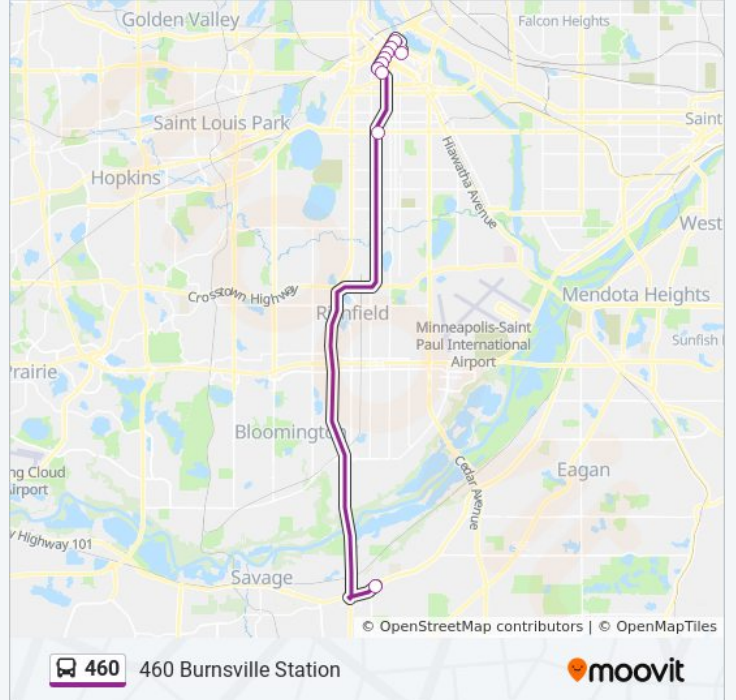

Marquette Av S at 11 St S SW Corner

12 St S at 2 Av S/3 Av S S Corner

I-35w & Lake Street Station Sb Platform

Burnsville Transit Station Bay C

### Direction: Minneapolis

8 stops

[VIEW LINE SCHEDULE](#)

Burnsville Transit Station Bay C

I-35w & Lake Street Station Nb Platform

2 Av S at 10 St S NE Corner

2 Av S at 8 St S NE Corner

2 Av S at 6 St S NE Corner

2 Av S at 4 St S NE Corner

2 Av S at Washington Av S SE Corner

Gateway Ramp

### 460 bus Info

**Direction:** Minneapolis

**Stops:** 8

**Trip Duration:** 33 min

**Line Summary:**

460 bus time schedules and route maps are available in an offline PDF at [moovitapp.com](https://moovitapp.com). Use the [Moovit App](#) to see live bus times, train schedule or subway schedule, and step-by-step directions for all public transit in Minneapolis - St. Paul, MN.