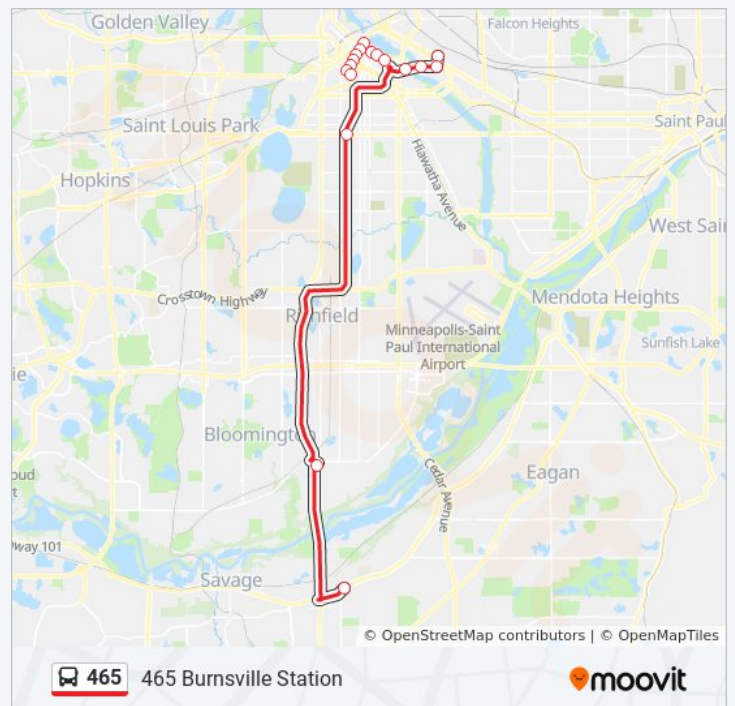

**465 bus Info**

**Direction:** Burnsville Transit Station

**Stops:** 16

**Trip Duration:** 43 min

**Line Summary:**

 [465 bus Line Map](#)

**Direction: University Of Minnesota**

13 stops

I-35w & Lake Street Station Nb Platform

2 Av S at 10 St S NE Corner

2 Av S at 8 St S NE Corner

2 Av S at 6 St S NE Corner

4th St S at 2nd Ave

4th St S at 4th Ave S

4th St S at Chicago Ave S SW Corner

Washington Av S at Anderson Hall SW Corn

Washington Av SE at Coffman Union SW Cor

Oak St SE & University Ave SE

4 St SE at 18 Av NE Corner (Ridder Arena

Wednesday	6:15 AM - 5:16 PM
Thursday	6:15 AM - 5:16 PM
Friday	6:15 AM - 5:16 PM
Saturday	Not Operational

### 465 bus Info

**Direction:** University Of Minnesota

**Stops:** 13

**Trip Duration:** 34 min

**Line Summary:**

465 bus time schedules and route maps are available in an offline PDF at [moovitapp.com](https://moovitapp.com). Use the [Moovit App](#) to see live bus times, train schedule or subway schedule, and step-by-step directions for all public transit in Minneapolis - St. Paul, MN.