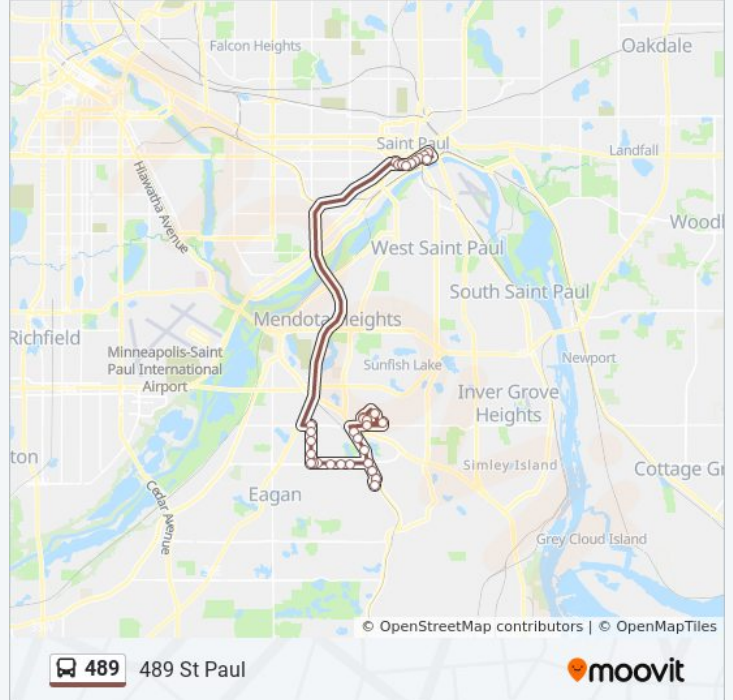

**Direction: Ecolab/Opperman**

36 stops

[VIEW LINE SCHEDULE](#)

- St Paul Union Depot Gate A (Dropoff)
- 6 St at Jackson St NE Corner
- 6 St at Jackson St/Robert St N Corner
- 6th St & Cedar St
- 6 St at Wabasha St NW Corner
- 6th St & Washington St
- 6 St at Washington St/W 7 St N Corner
- Smith Ave & Ramp Entrance
- Lone Oak Rd at I-35e Nb Off-Ramp SE Corn
- Lone Oak Rd at Denmark Av SW Corner
- Lexington Av at Clubview Dr NW Corner
- Lexington Av at Gemini Rd W Corner
- Lexington Av at Northwood Pkwy NW Corner
- Yankee Doodle Rd at Lexington Av SE Corn
- Yankee Doodle Rd at Golfview Dr SW Corne
- Yankee Doodle Rd at Wescott Woodlands SW
- Yankee Doodle Rd at Wescott Sq SW Corner
- Yankee Doodle Rd at Ivy Ln SW Corner
- Yankee Doodle Rd at Elrene Rd SW Corner
- Yankee Doodle Rd at Dodd Rd SW Corner
- Dodd Rd (Hwy 149) at Ups W Corner
- Dodd Rd (Hwy 149) at Opperman Dr NW Corn

Dodd Rd (Hwy 149) at Yankee Doodle Rd NE

Dodd Rd (Hwy 149) at Rolling Hills Dr SE

Dodd Rd (Hwy 149) at Chapel Ln SE Corner

Dodd Rd (Hwy 149) at Marathon Station SE

Hwy 55/149 at Lone Oak Rd NE Corner

Lone Oak Dr at Ecolab SE Corner

Ecolab (Performance Dr) at 1st Stop S Co

Ecolab (Performance Dr) at 2nd Stop N Co

Lone Oak Dr at Ecolab S Corner

Ames Crossing Rd at Shanahan Way SE Corn

Thomson Reuters And Prime Therapeutics

**Direction: Saint Paul**

36 stops

[VIEW LINE SCHEDULE](#)

Thomson Reuters And Prime Therapeutics

Ames Crossing Rd at Shanahan Way SW Corn

Lone Oak Dr at Ecolab SE Corner

Ecolab (Performance Dr) at 1st Stop S Co

Ecolab (Performance Dr) at 2nd Stop N Co