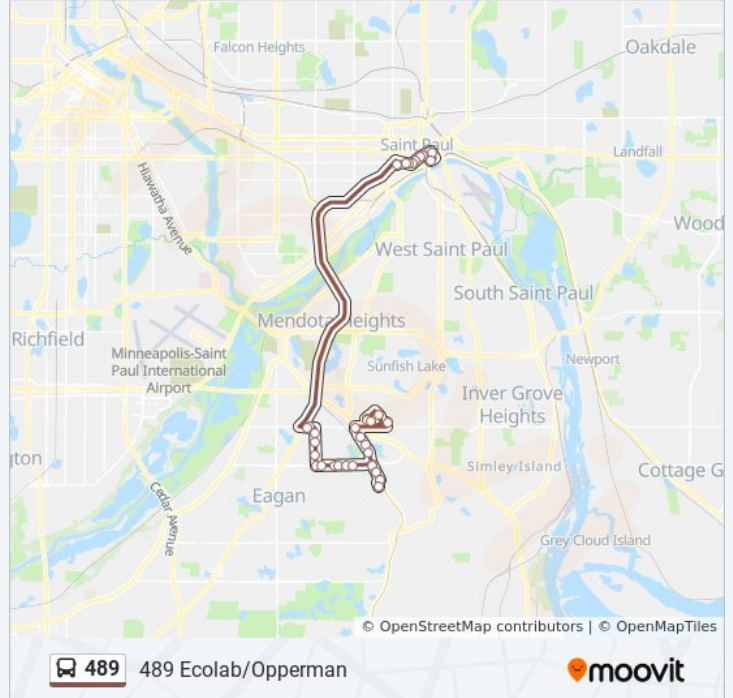

**Direction: Ecolab/Opperman**

36 stops

[VIEW LINE SCHEDULE](#)

- St Paul Union Depot Gate A (Dropoff)
- 6 St at Jackson St NE Corner
- 6 St at Jackson St/Robert St N Corner
- 6th St & Cedar St
- 6 St at Wabasha St NW Corner
- 6th St & Washington St
- 6 St at Washington St/W 7 St N Corner
- Smith Ave & Ramp Entrance
- Lone Oak Rd at I-35e Nb Off-Ramp SE Corn
- Lone Oak Rd at Denmark Av SW Corner
- Lexington Av at Clubview Dr NW Corner
- Lexington Av at Gemini Rd W Corner
- Lexington Av at Northwood Pkwy NW Corner
- Yankee Doodle Rd at Lexington Av SE Corn
- Yankee Doodle Rd at Golfview Dr SW Corne
- Yankee Doodle Rd at Wescott Woodlands SW
- Yankee Doodle Rd at Wescott Sq SW Corner
- Yankee Doodle Rd at Ivy Ln SW Corner
- Yankee Doodle Rd at Elrene Rd SW Corner
- Yankee Doodle Rd at Dodd Rd SW Corner
- Dodd Rd (Hwy 149) at Ups W Corner
- Dodd Rd (Hwy 149) at Opperman Dr NW Corn

Lexington Av at Neil Armstrong Blvd SE C

Lexington Av at Gemini Rd SE Corner

Lexington Av at Clubview Dr E Corner

Lone Oak Rd at Lexington Av NW Corner

Smith Ave Opp Smith Av Ramp

5 St at W 7 St SE Corner (Drop Of by Req

5 St at Washington S Corner (Drop Off by

5 St at Market St SW Corner (Rice Park)

5 St at Wabasha St/Cedar St S Corner

5th St & Minnesota St

5 St at Jackson St S Corner

5 St at Sibley St/Wacouta St S Corner

St Paul Union Depot Gate A (Dropoff)

489 bus time schedules and route maps are available in an offline PDF at [moovitapp.com](https://moovitapp.com). Use the [Moovit App](#) to see live bus times, train schedule or subway schedule, and step-by-step directions for all public transit in Minneapolis - St. Paul, MN.