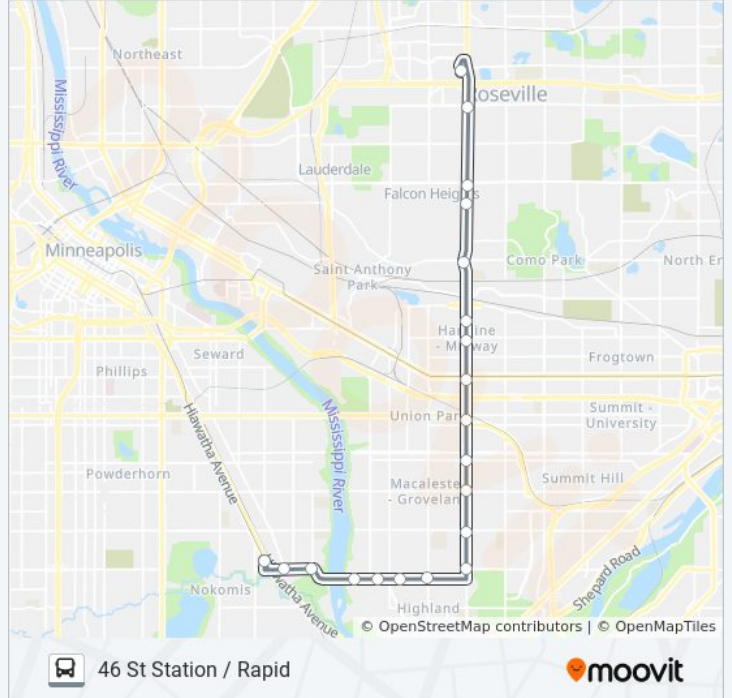

Use the Moovit App to find the closest METRO A LINE bus station near you and find out when is the next METRO A LINE bus arriving.

Direction: 46 St Station / Rapid

20 stops

[VIEW LINE SCHEDULE](#)

Rosedale Transit Center Gate A

Snelling & Grand Station

Snelling & St Clair Station

Snelling & Randolph Station

Snelling & Highland Station

Ford & Fairview Station

Ford & Kenneth Station

Ford & Finn Station

Ford & Woodlawn Station

46th St & 46th Ave Station

46th St & Minnehaha Station

46th St Station Gate A

METRO A LINE bus Time Schedule

46 St Station / Rapid Route Timetable:

Sunday	12:19 AM - 11:49 PM
Monday	12:19 AM - 11:29 PM
Tuesday	12:04 AM - 11:29 PM
Wednesday	12:04 AM - 11:29 PM
Thursday	12:04 AM - 11:29 PM
Friday	12:04 AM - 11:29 PM
Saturday	12:04 AM - 11:49 PM

METRO A LINE bus Info**Direction:** 46 St Station / Rapid**Stops:** 20**Trip Duration:** 29 min**Line Summary:**

Direction: Rosedale / Rapid

20 stops

[VIEW LINE SCHEDULE](#)

- 46th St Station Gate A
- 46th St & Minnehaha Station
- 46th St & 46th Ave Station
- Ford & Woodlawn Station
- Ford & Finn Station
- Ford & Kenneth Station
- Ford & Fairview Station
- Snelling & Highland Station
- Snelling & Randolph Station
- Snelling & St Clair Station
- Snelling & Grand Station
- Snelling & Dayton Station
- Snelling & University Station
- Snelling & Minnehaha Station
- Snelling & Hewitt Station
- Snelling & Como Station
- Snelling & Nebraska Station
- Snelling & Larpenteur Station