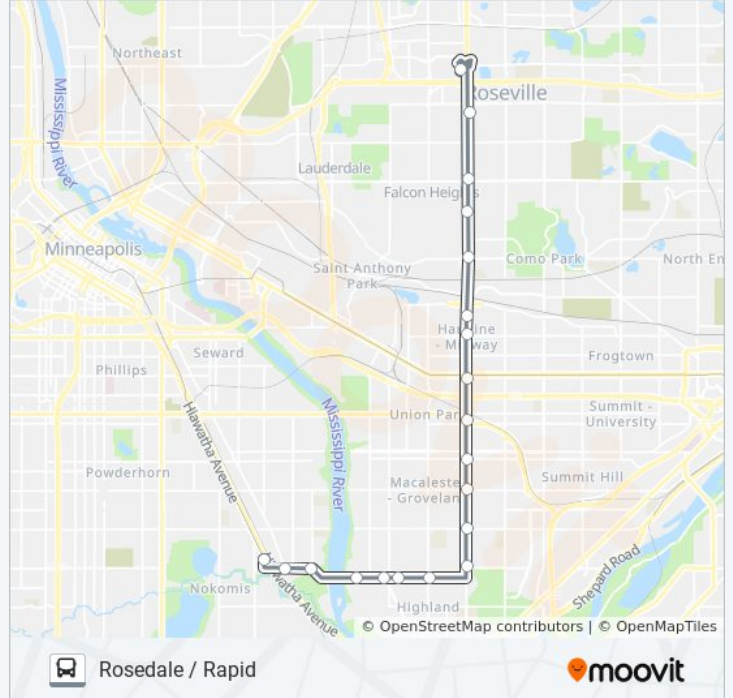

 METRO A LINE

46 St Station / Rapid

[View In Website Mode](#)

The METRO A LINE bus line (46 St Station / Rapid) has 2 routes. For regular weekdays, their operation hours are:
 (1) 46 St Station / Rapid: 12:04 AM - 11:29 PM(2) Rosedale / Rapid: 12:34 AM - 11:59 PM

Use the Moovit App to find the closest METRO A LINE bus station near you and find out when is the next METRO A LINE bus arriving.

Direction: 46 St Station / Rapid

20 stops

[VIEW LINE SCHEDULE](#)

Rosedale Transit Center Gate A

METRO A LINE bus Info**Direction:** 46 St Station / Rapid**Stops:** 20**Trip Duration:** 29 min**Line Summary:**

Direction: Rosedale / Rapid

20 stops

[VIEW LINE SCHEDULE](#)

- 46th St Station Gate A
- 46th St & Minnehaha Station
- 46th St & 46th Ave Station
- Ford & Woodlawn Station
- Ford & Finn Station
- Ford & Kenneth Station
- Ford & Fairview Station
- Snelling & Highland Station
- Snelling & Randolph Station
- Snelling & St Clair Station
- Snelling & Grand Station
- Snelling & Dayton Station
- Snelling & University Station
- Snelling & Minnehaha Station
- Snelling & Hewitt Station
- Snelling & Como Station
- Snelling & Nebraska Station
- Snelling & Larpenteur Station

METRO A LINE bus Info

Direction: Rosedale / Rapid

Stops: 20

Trip Duration: 29 min

Line Summary:

Snelling & Co Rd B Station

Rosedale Transit Center Gate A

METRO A LINE bus time schedules and route maps are available in an offline PDF at moovitapp.com. Use the [Moovit App](#) to see live bus times, train schedule or subway schedule, and step-by-step directions for all public transit in Minneapolis - St. Paul, MN.