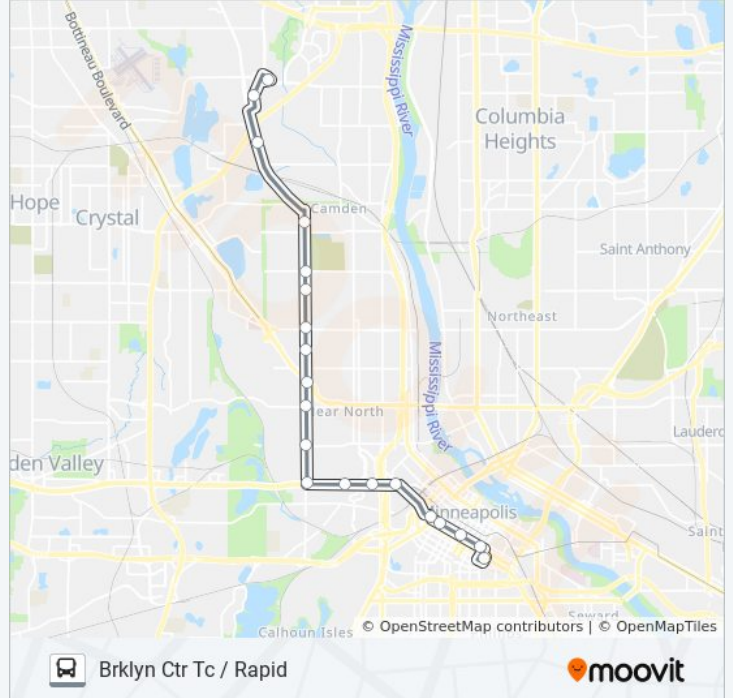

Use the Moovit App to find the closest METRO C LINE bus station near you and find out when is the next METRO C LINE bus arriving.

Direction: Brklyn Ctr Tc / Penn / Rapid

19 stops

[VIEW LINE SCHEDULE](#)

8th St S & 9th Ave S

Xerxes & 56th Ave Station

Brooklyn Ctr Transit Ctr Gate I

METRO C LINE bus Time Schedule

Brklyn Ctr Tc / Penn / Rapid Route Timetable:

Sunday	12:03 AM - 11:29 PM
Monday	12:03 AM - 11:29 PM
Tuesday	12:03 AM - 11:29 PM
Wednesday	12:03 AM - 11:29 PM
Thursday	12:03 AM - 11:29 PM
Friday	12:03 AM - 11:29 PM
Saturday	12:03 AM - 11:29 PM

METRO C LINE bus Info
Direction: Brklyn Ctr Tc / Penn / Rapid

Stops: 19

Trip Duration: 35 min

Line Summary:

Direction: Downtown / Penn / Rapid

20 stops

[VIEW LINE SCHEDULE](#)

- Brooklyn Ctr Transit Ctr Gate I
- Xerxes & 56th Ave Station
- Penn & 43rd Ave Station
- Penn & Dowling Station
- Penn & 36th Ave Station
- Penn & Lowry Station
- Penn & 29th Ave Station
- Penn & West Broadway Station
- Penn & Golden Valley Station
- Penn & Plymouth Station
- Olson & Penn Station
- Olson & Humboldt Station
- Olson & Bryant Station
- 7th St & Olson Station
- Ramp A/7th St Transit Center
- 8th St & Hennepin Station
- 8th St S & Lasalle Ave / Nicollet Mall
- 8th St & 3rd/4th Ave Station

METRO C LINE bus Info

Direction: Downtown / Penn / Rapid

Stops: 20

Trip Duration: 36 min

Line Summary: