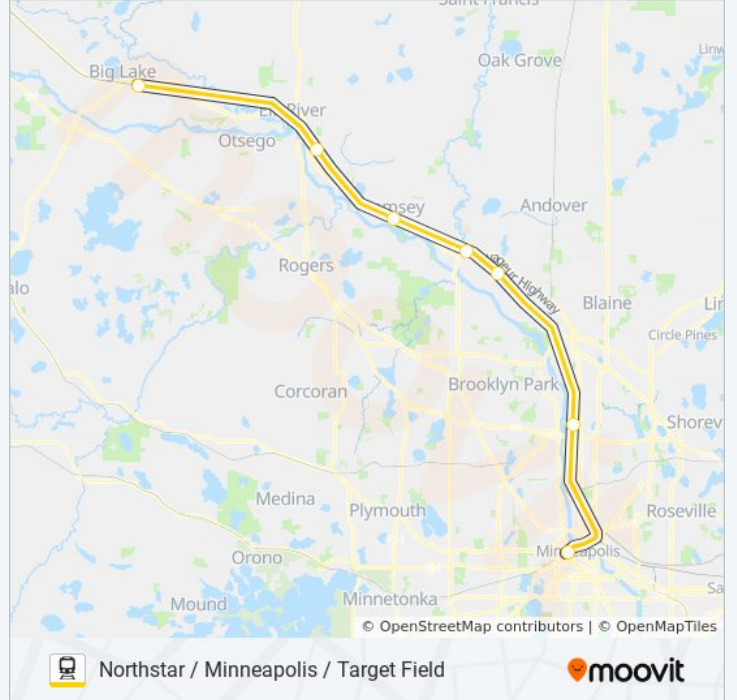

Direction: Northstar / Big Lake Sta

7 stops

[VIEW LINE SCHEDULE](#)

- Target Field
- Fridley
- Coon Rapids/Riverdale
- Anoka
- Ramsey
- Elk River
- Big Lake

NORTHSTAR COMMUTER RAIL train Time Schedule

Northstar / Big Lake Sta Route Timetable:

Direction: Northstar / Big Lake Sta

Stops: 7

Trip Duration: 52 min

Line Summary:

 Northstar / Big Lake Sta

Direction: Northstar / Minneapolis / Target Field

7 stops

[VIEW LINE SCHEDULE](#)

- Big Lake
- Elk River
- Ramsey
- Anoka
- Coon Rapids/Riverdale
- Fridley
- Target Field

NORTHSTAR COMMUTER RAIL train Time Schedule

Northstar / Minneapolis / Target Field Route
Timetable:

Sunday	Not Operational
Monday	5:48 AM - 7:18 AM
Tuesday	5:48 AM - 7:18 AM
Wednesday	5:48 AM - 7:18 AM
Thursday	5:48 AM - 7:18 AM
Friday	5:48 AM - 7:18 AM
Saturday	Not Operational

NORTHSTAR COMMUTER RAIL train Info

Direction: Northstar / Minneapolis / Target Field

Stops: 7

Trip Duration: 52 min

Line Summary:

NORTHSTAR COMMUTER RAIL train time schedules and route maps are available in an offline PDF at moovitapp.com. Use the [Moovit App](#) to see live bus times, train schedule or subway schedule, and step-by-step directions for all public transit in Minneapolis - St. Paul, MN.