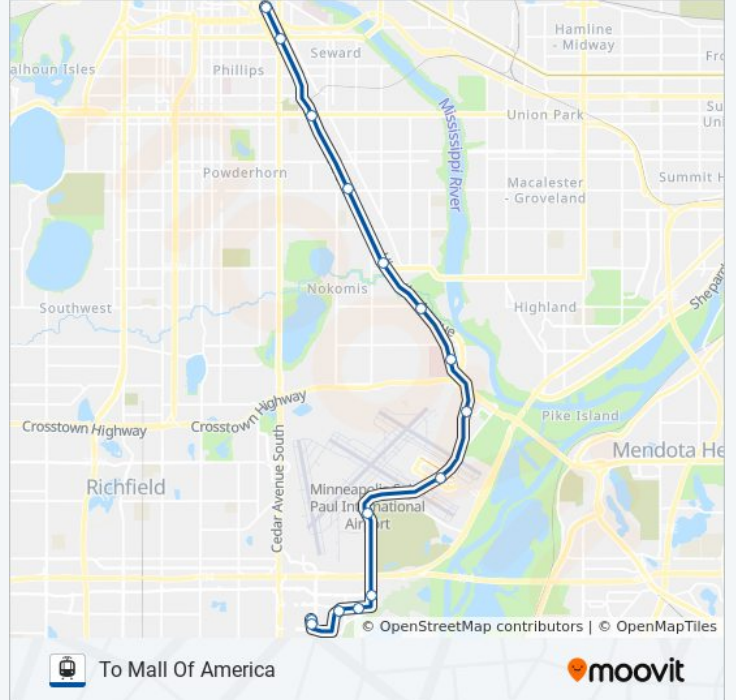

Fort Snelling

Terminal 1 Station

Terminal 2 Station

American Boulevard

Bloomington Central

28th Avenue

Mall Of America Crossing

### METRO BLUE LINE light rail Info

**Direction:** To Mall Of America

**Stops:** 21

**Trip Duration:** 40 min

**Line Summary:**

## Direction: To Mpls-Target Field

22 stops

[VIEW LINE SCHEDULE](#)

Mall Of America

Mall Of America Crossing

28th Avenue

Bloomington Central

American Boulevard

Terminal 2 Station

Terminal 1 Station

Fort Snelling

Va Medical Center

50th Street/Minnehaha Park

46th Street

38th Street

Lake Street/Midtown