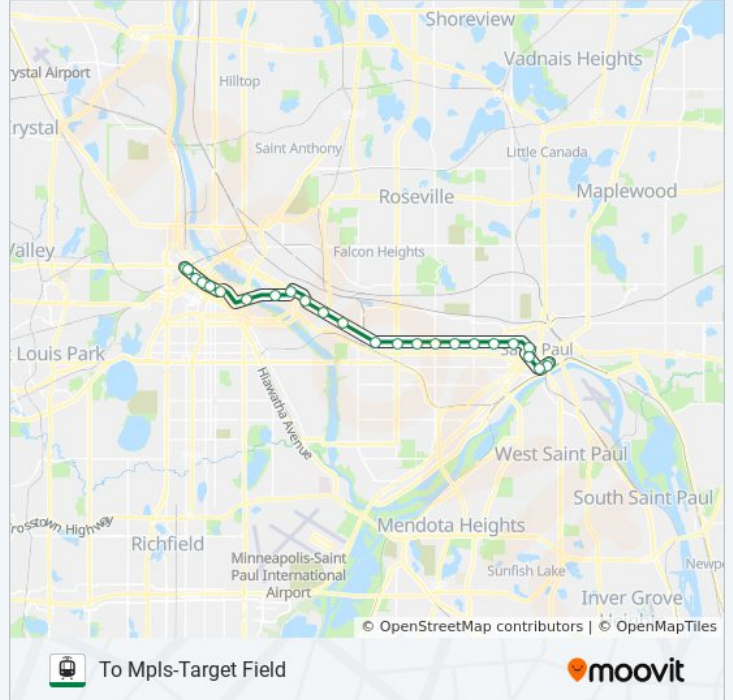

- Union Depot Station
- Union Depot Crossing
- Central Station
- 10th Street
- Robert Street
- Capitol/Rice St
- Western Avenue
- Dale Street
- N Victoria St
- Lexington Parkway
- Hamline Avenue
- Snelling Avenue
- Fairview Avenue
- Raymond Avenue
- Westgate
- Prospect Park
- Stadium Village
- East Bank
- West Bank Station
- U.S Bank Stadium

METRO GREEN LINE light rail Info

Direction: To Mpls-Target Field

Stops: 25

Trip Duration: 46 min

Line Summary:

Government Plaza

Nicollet Mall

Warehouse/Hennepin Avenue/Hennepin Avenue

Target Field Station Platform 1

Target Field Platform 2

Direction: To St. Paul-Union Depot

26 stops

[VIEW LINE SCHEDULE](#)

Target Field Platform 2

Target Field Station Platform 1

Warehouse/Hennepin Avenue/Hennepin Avenue

METRO GREEN LINE light rail Info

Direction: To St. Paul-Union Depot

Stops: 26

Trip Duration: 47 min

Line Summary:

Dale Street

Western Avenue

Capitol/Rice St