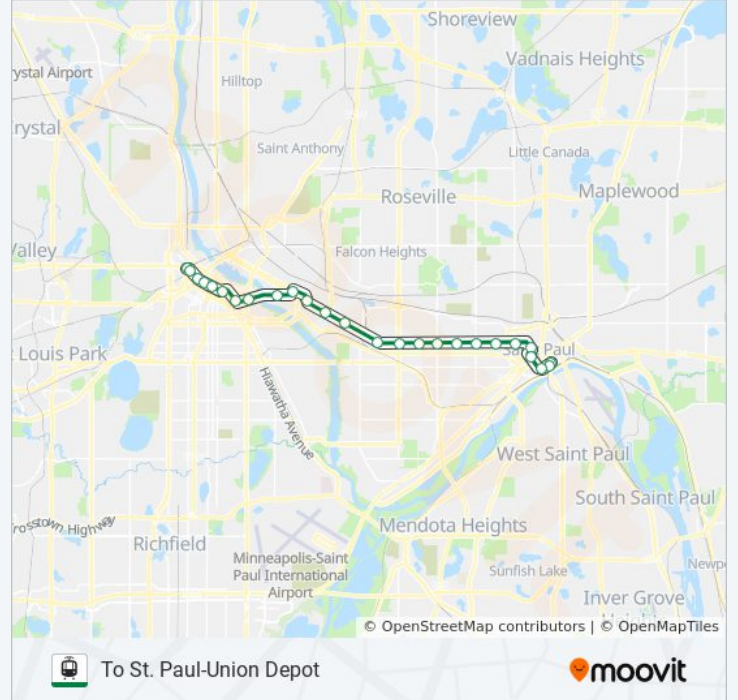

Westgate

Raymond Avenue

Fairview Avenue

Snelling Avenue

Hamline Avenue

Lexington Parkway

N Victoria St

METRO GREEN LINE light rail Time Schedule

To St. Paul-Union Depot Route Timetable:

Sunday	5:08 AM - 11:23 PM
Monday	5:08 AM - 11:23 PM
Tuesday	5:08 AM - 11:23 PM
Wednesday	5:08 AM - 11:23 PM
Thursday	5:08 AM - 11:23 PM
Friday	5:08 AM - 11:23 PM
Saturday	5:08 AM - 11:23 PM

METRO GREEN LINE light rail Info

Direction: To St. Paul-Union Depot

Stops: 26

Trip Duration: 47 min

Line Summary:

Dale Street

Western Avenue

Capitol/Rice St

Robert Street

10th Street

Central Station

Union Depot Crossing

Union Depot Station

METRO GREEN LINE light rail time schedules and route maps are available in an offline PDF at moovitapp.com. Use the [Moovit App](#) to see live bus times, train schedule or subway schedule, and step-by-step directions for all public transit in Minneapolis - St. Paul, MN.