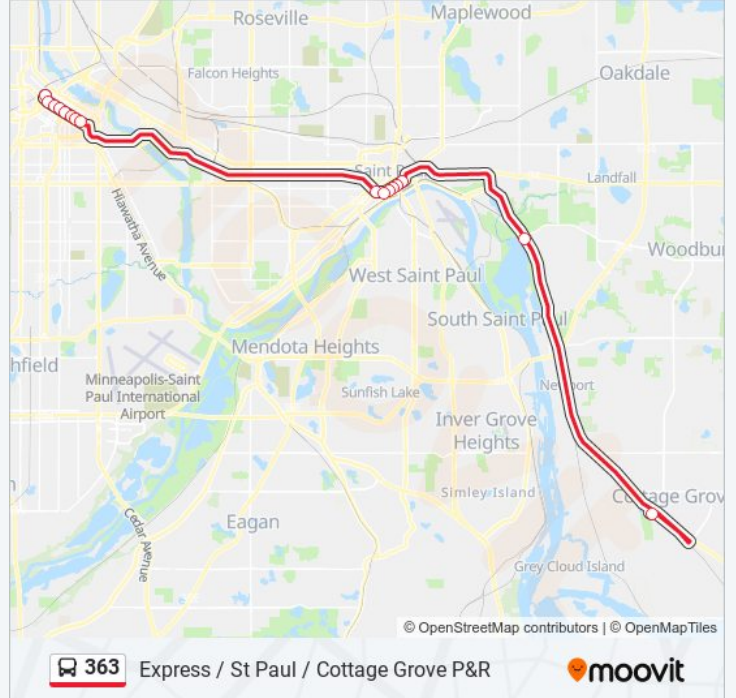

 **363**

Express / St Paul / Cottage Grove P&R

Get The App

The 363 bus line (Express / St Paul / Cottage Grove P&R) has 2 routes. For regular weekdays, their operation hours are: (1) Express / St Paul / Cottage Grove P&R: 3:45 PM - 4:45 PM(2) Express / St Paul / Minneapolis: 6:25 AM - 7:26 AM Use the Moovit App to find the closest 363 bus station near you and find out when is the next 363 bus arriving.

**Direction: Express / St Paul / Cottage Grove P&R**

16 stops

[VIEW LINE SCHEDULE](#)

- 5th St Transit Center Gate D
- 6th St S & Hennepin Ave S
- 6th St S & Marquette Ave
- 6th St S & 2nd Ave / 3rd Ave S
- 6th St S & 5th Ave S
- 6th St S & Park Ave / Chicago Ave S
- 6th St S & Carew Dr
- 6th St S & 11th Ave S
- 5th St & 7th St W
- 5th St & Market St
- 5th St & Wabasha St / Cedar St
- 5th St & Minnesota St
- 5th St & Jackson St
- 5th St & Sibley St / Wacouta St
- Hwy 61 & Lower Afton P&R
- Cottage Grove P&R & W Point Douglas Rd S

**363 bus Info**

**Direction:** Express / St Paul / Cottage Grove P&R

**Stops:** 16

**Trip Duration:** 54 min

**Line Summary:**

 **363** Express / St Paul / Cottage Grove P&R 

**Direction: Express / St Paul / Minneapolis**

15 stops

[VIEW LINE SCHEDULE](#)

Cottage Grove P&R & W Point Douglas Rd S

Hwy 61 & Lower Afton P&R

6th St E & Wall St

7th St E & Robert St N

7th St E & Cedar St

7th St W & St Peter St