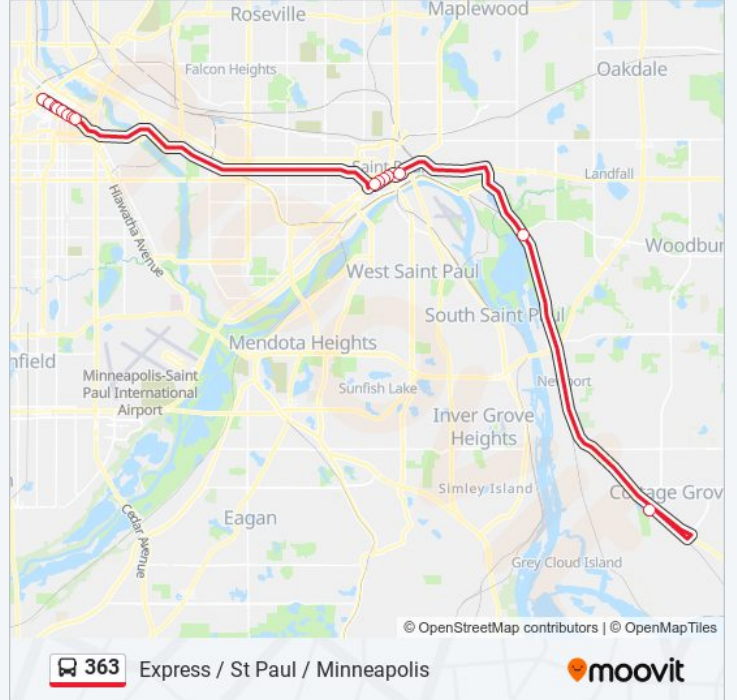

15 stops

[VIEW LINE SCHEDULE](#)

Cottage Grove P&R & W Point Douglas Rd S

Hwy 61 & Lower Afton P&R

6th St E & Wall St

7th St E & Robert St N

7th St E & Cedar St

7th St W & St Peter St

7th St W & Old 6th St W

7th St S & 10th Ave S

7th St S & Carew Dr

7th St & Park Station

7th St S & 5th Ave S

7th St & 3rd/4th Ave Station

7th St S & 3rd Ave / 2nd Ave S

7th St S & Nicollet Mall

7th St & Hennepin Station

**363 bus Time Schedule**

Express / St Paul / Minneapolis Route Timetable:

Sunday	Not Operational
Monday	6:25 AM - 7:26 AM
Tuesday	6:25 AM - 7:26 AM
Wednesday	6:25 AM - 7:26 AM
Thursday	6:25 AM - 7:26 AM
Friday	6:25 AM - 7:26 AM
Saturday	Not Operational

**363 bus Info**

**Direction:** Express / St Paul / Minneapolis

**Stops:** 15

**Trip Duration:** 49 min

**Line Summary:**

363 bus time schedules and route maps are available in an offline PDF at [moovitapp.com](https://moovitapp.com). Use the [Moovit App](#) to see live bus times, train schedule or subway schedule, and step-by-step directions for all public transit in Minneapolis - St. Paul, MN.