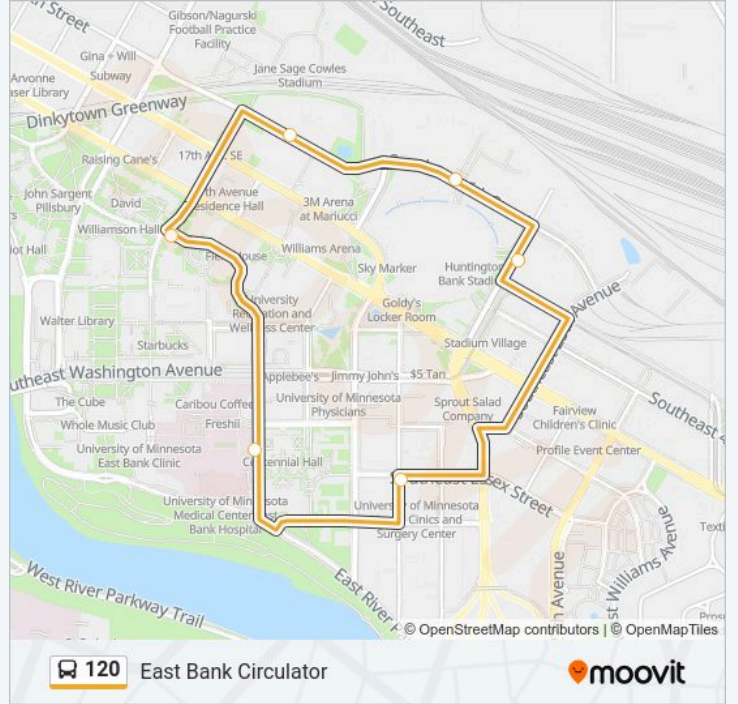

## East Bank Circulator

Get The App

The 120 bus line East Bank Circulator has one route. For regular weekdays, their operation hours are:

(1) East Bank Circulator: 7:00 AM - 5:40 PM

Use the Moovit App to find the closest 120 bus station near you and find out when is the next 120 bus arriving.

### Direction: East Bank Circulator

7 stops

[VIEW LINE SCHEDULE](#)

23rd Ave SE & Transitway / 6th St SE

6th St SE & 21st Ave SE

5th St SE & 18th Ave SE

Pillsbury Dr SE & Church St SE

Harvard St SE & Masonic Memorial

Ontario St SE & Essex St SE

23rd Ave SE & Transitway / 6th St SE

### 120 bus Info

**Direction:** East Bank Circulator

**Stops:** 7

**Trip Duration:** 15 min

**Line Summary:**

120 bus time schedules and route maps are available in an offline PDF at [moovitapp.com](https://moovitapp.com). Use the Moovit App to see live bus times, train schedule or subway schedule, and step-by-step directions for all public transit in Minneapolis - St. Paul, MN.