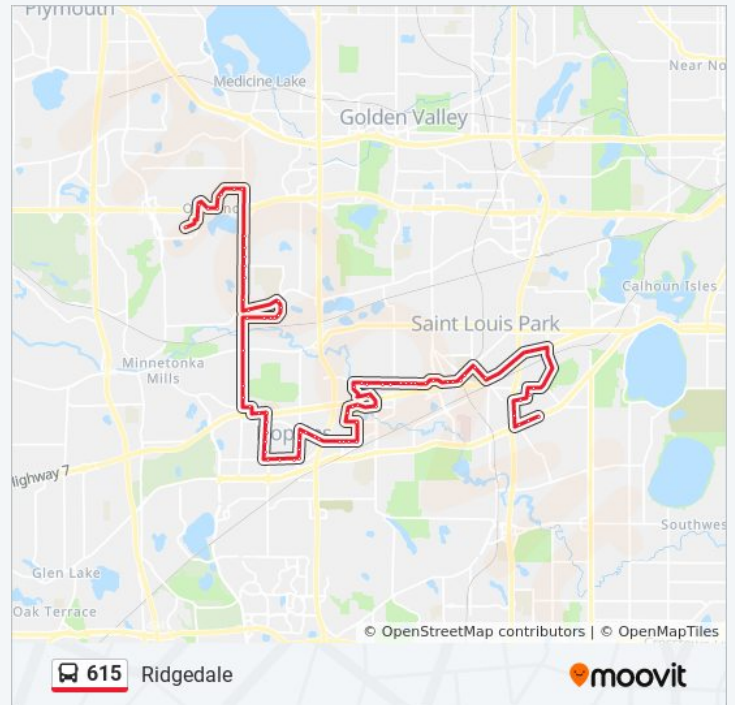

615 bus Info

Direction: Ridgedale

Stops: 78

Trip Duration: 51 min

Line Summary:

36th St W & Wooddale Ave

Wooddale Ave & Walker St

Wooddale Ave & Lake St W

Blake Rd N & Cambridge St

Cambridge St & Hiawatha Ave

Cambridge St & Ramsgate Apts

Van Buren Ave & Van Buren Trail

Lake St NE & Tyler Ave N

Tyler Ave N & 2nd St NE

2nd St NE & Van Buren Ave

2nd St NE & Jackson Ave

2nd St NE & Monroe Ave

Minnetonka Mills Rd & Althea Lane

Minnetonka Mills Rd & Campbell Dr

Minnetonka Mills & Sweet Briar Lane

5th Ave N & 3rd St N

5th Ave N & 2nd St N

5th Ave N & 1st St N

5th Ave N & Mainstreet