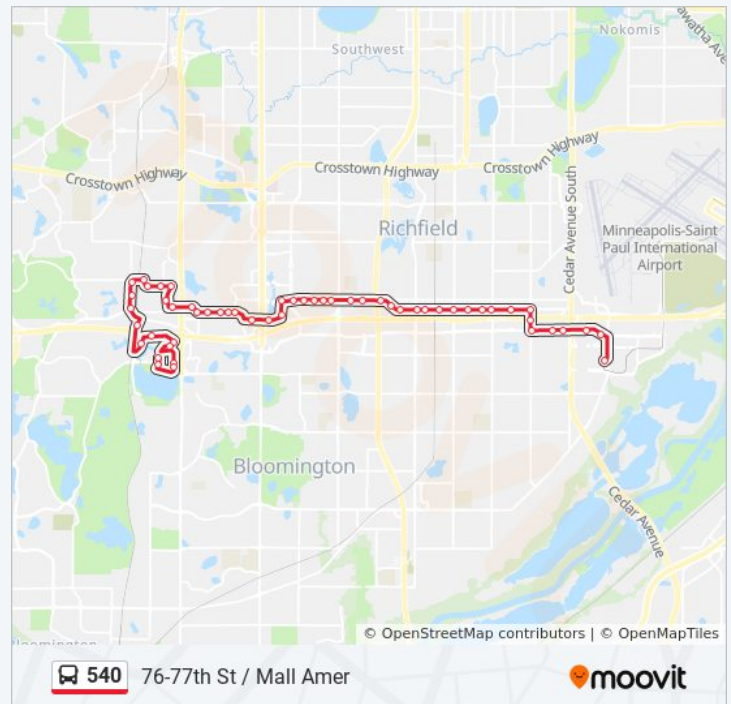

540 bus Info

Direction: 76-77st / Norman Ctr

Stops: 52

Trip Duration: 33 min

Line Summary:

76th St W & Washburn Ave S

76th St W & York Ave S

Edinborough Way & 76th St W

Sunday	6:36 AM - 9:24 PM
Monday	6:15 AM - 10:44 PM
Tuesday	6:15 AM - 10:44 PM
Wednesday	6:15 AM - 10:44 PM
Thursday	6:15 AM - 10:44 PM
Friday	6:15 AM - 10:44 PM
Saturday	6:57 AM - 9:20 PM

540 bus Info

Direction: 76-77th St / Mall Amer

Stops: 55

Trip Duration: 35 min

Line Summary:

76th St W & Sheridan Ave S
76th St W & Sheridan Ave / Penn Ave
76th St W & Newton Ave S
76th St W & Knox Ave S
76th St W & Girard Ave S
77th St W & Meridian Crossing
77th St W & Best Buy Driveway
77th St W & Lyndale Ave S
77th St W & Tom Wood Way
77th St W & Pillsbury Ave S
77th St W & Nicollet Ave S
77th St E & 2nd Ave S
77th St E & 4th Ave S
77th St E & Portland Ave S
77th St E & Chicago Ave S
77th St E & 12th Ave S
12th Ave S & 78th St E (Hwy 494 Front)
American Blvd & 13th Ave S
American & Bloomington Station
American Blvd & Old Cedar Ave S
American & Thunderbird Station
American Blvd & 24th Ave S
Moa Transit Station Gate D