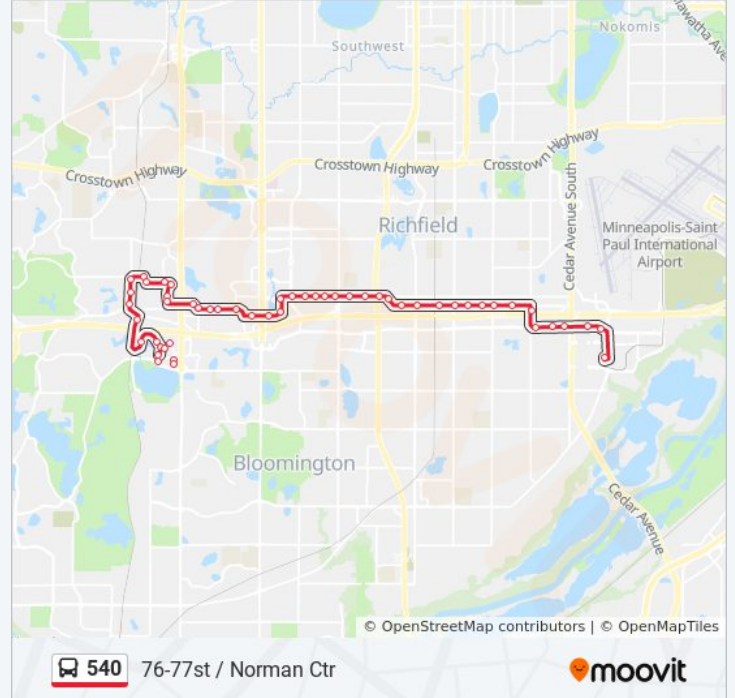

540 bus Info

Direction: 76-77st / Norman Ctr

Stops: 52

Trip Duration: 33 min

Line Summary:

76th St W & Washburn Ave S

76th St W & York Ave S

Edinborough Way & 76th St W

Metro Blvd & Edina Industrial Blvd

Metro Blvd & 76th St W

Metro Blvd & 74th St W

74th St W & Ohms Lane

74th St W & Bush Lake Rd

Dewey Hill Rd & Bush Lake Rd

Dewey Hill Rd & Cahill Rd

Cahill Rd & #7500-7520

Cahill Rd & #7700

Bush Lake Rd E & 78th St W

American Blvd & Social Security Admin

American Blvd & Norman Creek Trail

American Blvd & Normandale Lake Blvd

Normandale Lake Blvd & 83rd St W

Normandale Lake Blvd & 83rd St / 84th St

Norman Center Dr & 84th St W

Norman Center Dr & 83rd St W

American Blvd W & Normandale Lake Blvd

Normandale Lake Blvd & Amer/Green Valley

Direction: 76-77th St / Mall Amer

55 stops

540 bus Time Schedule

76-77th St / Mall Amer Route Timetable: