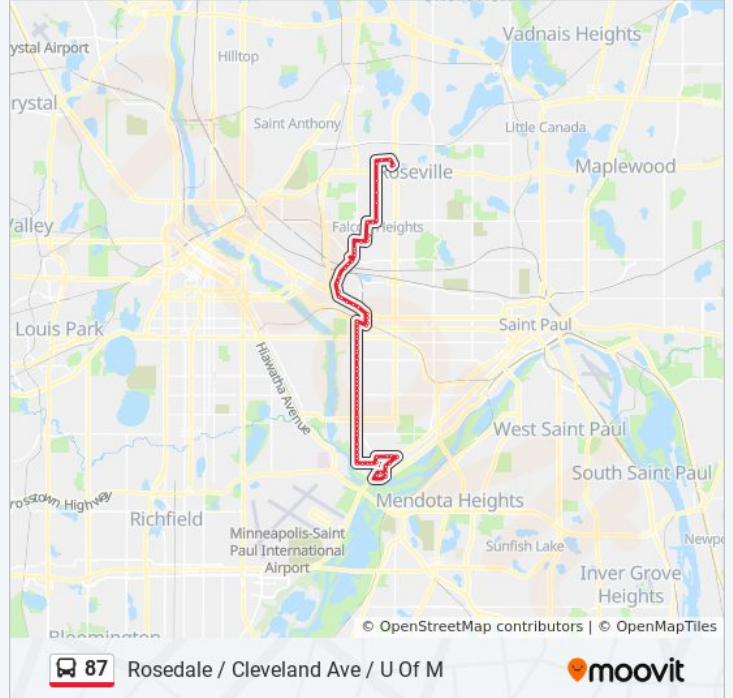

Cleveland Ave & Randolph Ave

Cleveland Ave & Niles Ave

Cleveland Ave & Hartford Ave

Cleveland Ave & Bayard Ave

Cleveland Ave & Highland Pkwy

Cleveland Ave & Ford Pkwy

Kenneth St & Ford Pkwy

Direction: Cleveland Ave / U Of M / Sibley Plaza

Rosedale / Cleveland Ave / U Of M Route Timetable:

Sunday	5:54 AM - 8:45 PM
Monday	5:12 AM - 9:19 PM
Tuesday	5:12 AM - 9:19 PM
Wednesday	5:12 AM - 9:19 PM
Thursday	5:12 AM - 9:19 PM
Friday	5:12 AM - 9:19 PM
Saturday	5:54 AM - 8:45 PM

87 bus Info

Direction: Rosedale / Cleveland Ave / U Of M

Stops: 74

Trip Duration: 45 min

Line Summary:

Cleveland Ave & Ford Pkwy
Cleveland Ave & Pinehurst Ave
Cleveland Ave & Bayard Ave
Cleveland Ave & Hartford Ave
Cleveland Ave & Niles Ave
Cleveland Ave & Randolph Ave
Cleveland Ave & Palace Ave
Cleveland Ave & Jefferson Ave
Cleveland Ave & Stanford Ave
Cleveland Ave & Berkeley/St Clair Ave
Cleveland Ave & Princeton Ave
Cleveland Ave & Goodrich Ave
Cleveland Ave & Grand Ave
Cleveland Ave & Portland Ave
Cleveland Ave & Ashland Ave
Cleveland Ave & Selby Ave
Cleveland Ave & Marshall Ave
Cleveland Ave & Iglehart Ave
Cleveland Ave & Carroll Ave
Cleveland Ave & Roblyn Ave
Cleveland Ave & St Anthony Ave
Cleveland Ave & Gilbert Ave
Gilbert Ave & Prior Ave
Prior Ave & Feronia Ave
Prior Ave & Oakley Ave
Prior Ave & University Ave
University Ave & Transfer Rd
University Ave & Vandalia St
University Ave & Hampden Ave
University Ave & Carleton St
University Ave & Raymond Ave
Raymond Ave & Territorial Rd
Raymond Ave & Hampden Ave

Raymond Ave & Manvel St

Raymond Ave & Energy Park Dr

Raymond Ave & Standish St

Cleveland Ave & Como Ave

Cleveland Ave & Knapp St

Cleveland Ave & Commonwealth Ave

Cleveland Ave & Carter Ave

Buford Ave & Eckles Ave