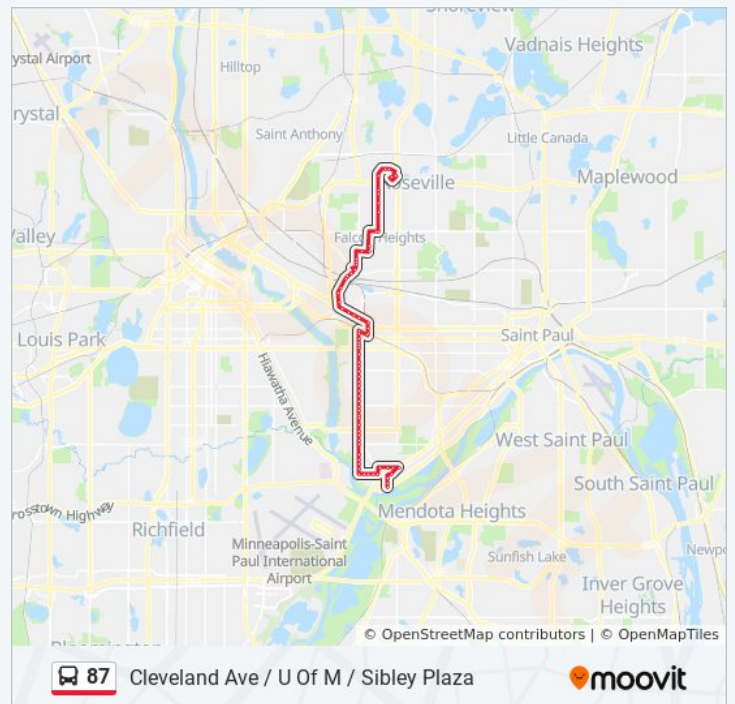

Cleveland Ave & Randolph Ave

Cleveland Ave & Niles Ave

Cleveland Ave & Hartford Ave

Cleveland Ave & Bayard Ave

Cleveland Ave & Highland Pkwy

Cleveland Ave & Ford Pkwy

Kenneth St & Ford Pkwy

Direction: Cleveland Ave / U Of M / Sibley Plaza

70 stops

[VIEW LINE SCHEDULE](#)

Rosedale Transit Center Gate A
Co Rd B-2 & American St
Co Rd B-2 & Rosedale Commons
Fairview Ave & Rosedale Marketplace
Fairview Ave & Gluek Lane
Fairview Ave & Co Rd B
Fairview Ave & Skillman Ave
Fairview Ave & Roselawn Ave
Fairview Ave & Larpenteur Ave
Larpenteur Ave & Lindig St
Gortner Ave & Dudley Ave
Gortner Ave & Buford Ave
Gortner Ave & Buford Ave
Commonwealth Ave & Cleveland Ave N
Cleveland Ave & Knapp St
Cleveland Ave & Como Ave
Raymond Ave & Atty St
Raymond Ave & Blake St
Raymond Ave & Energy Park Dr
Raymond Ave & Manvel St
Raymond Ave & Hampden Ave
Raymond Ave & Territorial Rd
University Ave & Carleton St
University Ave & Hampden Ave
University Ave & Vandalia St
University Ave & Cleveland Ave
University Ave & Prior Ave
Prior Ave & Oakley Ave
Prior Ave & Feronia Ave

87 bus Time Schedule

Cleveland Ave / U Of M / Sibley Plaza Route

Timetable:

Sunday	5:43 AM - 7:44 PM
Monday	6:08 AM - 6:37 PM
Tuesday	6:08 AM - 6:37 PM
Wednesday	6:08 AM - 6:37 PM
Thursday	6:08 AM - 6:37 PM
Friday	6:08 AM - 6:37 PM
Saturday	5:40 AM - 7:44 PM

87 bus Info

Direction: Cleveland Ave / U Of M / Sibley Plaza

Stops: 70

Trip Duration: 46 min

Line Summary:

Gilbert Ave & Prior Ave

Gilbert Ave & Cleveland Ave

Cleveland Ave & St Anthony Ave