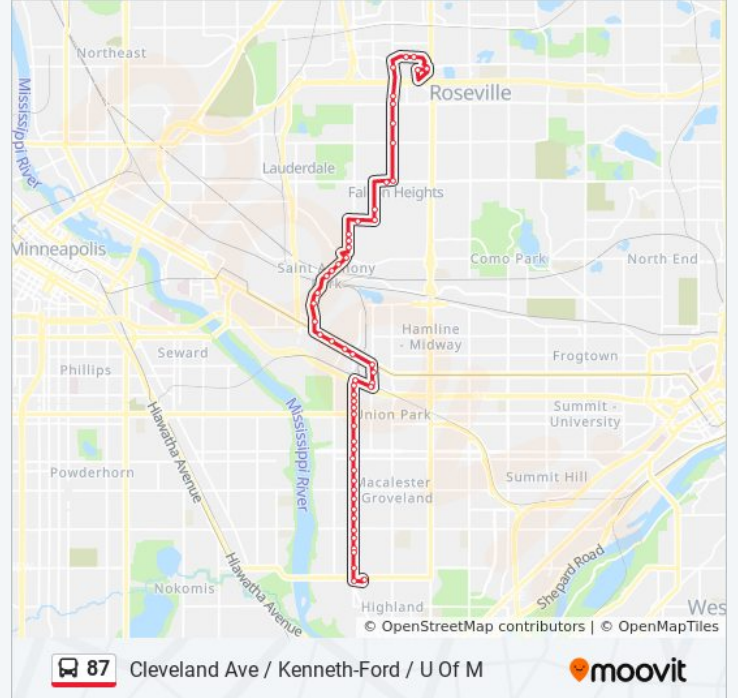

Cleveland Ave & Summit Ave

Cleveland Ave & Grand Ave

Cleveland Ave & Goodrich Ave

Cleveland Ave & Princeton Ave

Cleveland Ave & St Clair Ave

Cleveland Ave & Stanford Ave

Cleveland Ave & Jefferson Ave

Cleveland Ave & Palace Ave

Cleveland Ave & Randolph Ave

Cleveland Ave & Niles Ave

Cleveland Ave & Hartford Ave

Cleveland Ave & Bayard Ave

Cleveland Ave & Highland Pkwy

Cleveland Ave & Ford Pkwy

Kenneth St & Ford Pkwy

Direction: Cleveland Ave / U Of M / Sibley Plaza

70 stops

[VIEW LINE SCHEDULE](#)

Rosedale Transit Center Gate A
Co Rd B-2 & American St
Co Rd B-2 & Rosedale Commons
Fairview Ave & Rosedale Marketplace
Fairview Ave & Gluek Lane
Fairview Ave & Co Rd B
Fairview Ave & Skillman Ave
Fairview Ave & Roselawn Ave
Fairview Ave & Larpenteur Ave
Larpenteur Ave & Lindig St
Gortner Ave & Dudley Ave
Gortner Ave & Buford Ave
Gortner Ave & Buford Ave
Commonwealth Ave & Cleveland Ave N
Cleveland Ave & Knapp St
Cleveland Ave & Como Ave
Raymond Ave & Atty St
Raymond Ave & Blake St
Raymond Ave & Energy Park Dr
Raymond Ave & Manvel St
Raymond Ave & Hampden Ave
Raymond Ave & Territorial Rd
University Ave & Carleton St
University Ave & Hampden Ave
University Ave & Vandalia St
University Ave & Cleveland Ave
University Ave & Prior Ave
Prior Ave & Oakley Ave
Prior Ave & Feronia Ave

87 bus Info

Direction: Cleveland Ave / U Of M / Sibley Plaza

Stops: 70

Trip Duration: 46 min

Line Summary:

Gilbert Ave & Prior Ave

Gilbert Ave & Cleveland Ave

Cleveland Ave & St Anthony Ave