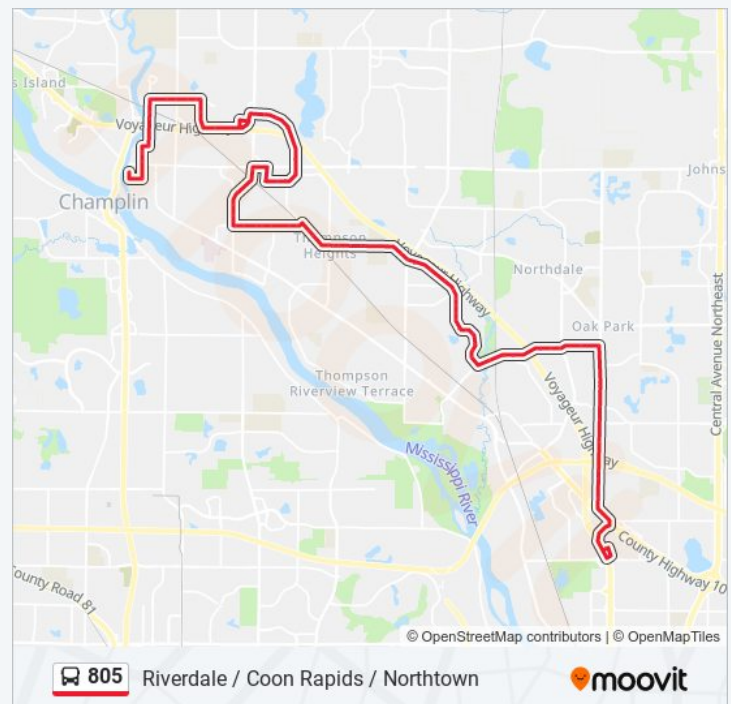

805 bus Info

Direction: Coon Rapids / Riverdale / Dt Anoka

Stops: 85

Trip Duration: 47 min

Line Summary:

Robinson Dr & 108th Ave NW

Robinson Dr & Bluebird St

Robinson Dr & 109th Ave NW

Northdale Blvd NW & #3231

Northdale Blvd NW & 124th Av NW

Riverdale Commons & Target Entrance

Riverdale Commons & Party City

Riverdale Commons Pl & Home Depot

Round Lake Blvd & Main St

Round Lake Blvd & Wedgewood Dr

Round Lake Blvd & 121st Ave NW

Riverdale / Coon Rapids / Northtown Route
Timetable:

Sunday	Not Operational
Monday	6:01 AM - 6:16 PM
Tuesday	6:01 AM - 6:16 PM
Wednesday	6:01 AM - 6:16 PM
Thursday	6:01 AM - 6:16 PM
Friday	6:01 AM - 6:16 PM
Saturday	7:58 AM - 4:58 PM

805 bus Info

Direction: Riverdale / Coon Rapids / Northtown

Stops: 84

Trip Duration: 51 min

Line Summary:

Round Lake Blvd & 120th Ave NW

119th Ave & Round Lake Blvd

119th Ave & Vintage St