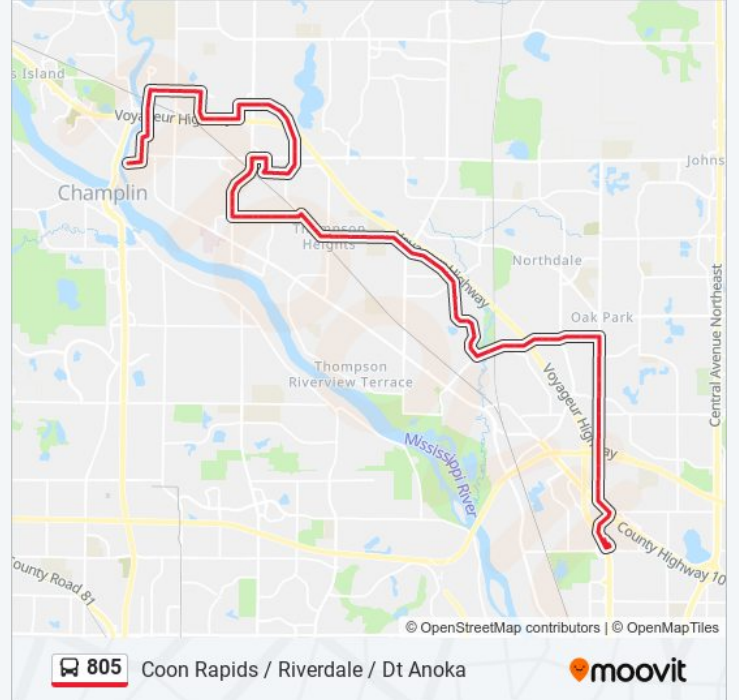

805 bus Info

Direction: Coon Rapids / Riverdale / Dt Anoka

Stops: 85

Trip Duration: 47 min

Line Summary:

Robinson Dr & 108th Ave NW

Robinson Dr & Bluebird St

Robinson Dr & 109th Ave NW

Northdale Blvd & 117th Ave N

Northdale Blvd & 117th Lane

Northdale Blvd & 118th Lane

119th Ave & Jonquil St

119th Ave & Marigold St NW

119th Ave & Pheasant Ridge Dr

119th Ave & Silverod St

119th Ave & Wedgewood Dr

119th Ave & Vintage St

119th Ave & Round Lake Blvd

Round Lake Blvd & 120th Ave NW

Round Lake Blvd & 121st Ave NW

Round Lake Blvd & Wedgewood Dr

Round Lake Blvd & Main St

River Rapids Dr & Main St

Riverdale Commons Pl & Home Goods

Riverdale Commons & Party Cit

Riverdale Commons & Target Entrance

Northdale Blvd NW & 124th Av NW

Northdale Blvd NW & #3231

Northdale Blvd NW & Lily St NW

Northdale Blvd NW & Marigold St NW

Northdale Blvd NW & Silverod St NW