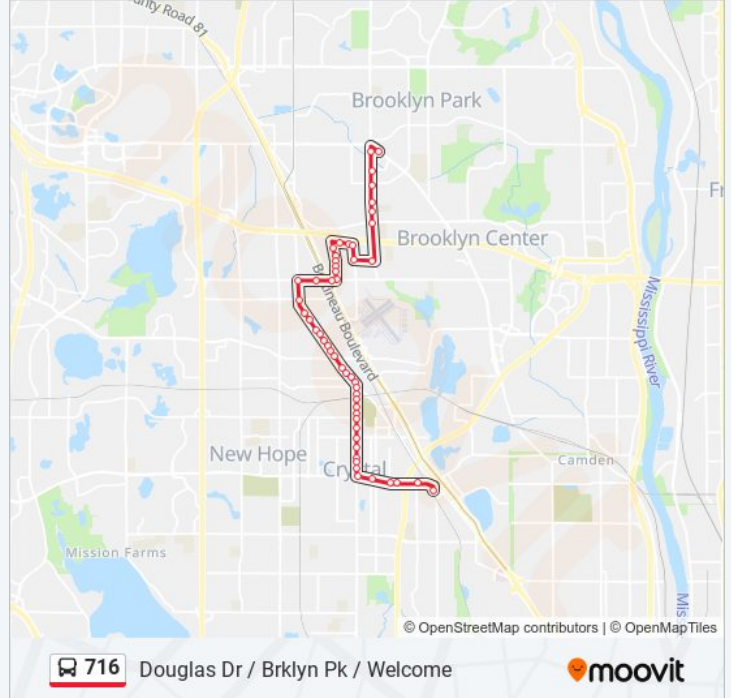

716 bus Info

Direction: Douglas Dr / Brklyn Pk / Welcome

Stops: 52

Trip Duration: 24 min

Line Summary:

West Broadway & #5537 - Target

West Broadway & Bass Lake Rd

West Broadway Ave & 57th Ave N

Hampshire Ave & Dutton Ave N

66th Ave N & Idaho Ave N

67th Ave N & #6550

67th Ave N & #6400

67th Ave N & Douglas Dr

Douglas Dr & 65th Ave N

65th Ave N & Zane Ave N

Zane Ave N & 69th Ave N

Zane Ave N & Bethia Lane / 71st Ave

Zane Ave N & Century Blvd

Zane Ave N & 73rd Ave N

Zane Ave N & 74th Ave N

Zane Ave N & #7601

Brooklyn Blvd & Welcome Ave N

61 stops

[VIEW LINE SCHEDULE](#)

Brooklyn Blvd & Welcome Ave N

Brooklyn Blvd & Unity Ave N

Regent Ave N & Brooklyn Blvd

Regent Ave N & #7455

Regent Ave (73rd Ave) & Unity Ave N

73rd Ave N & #5700

73rd Ave N & #5880

Zane Ave N & Zane Court