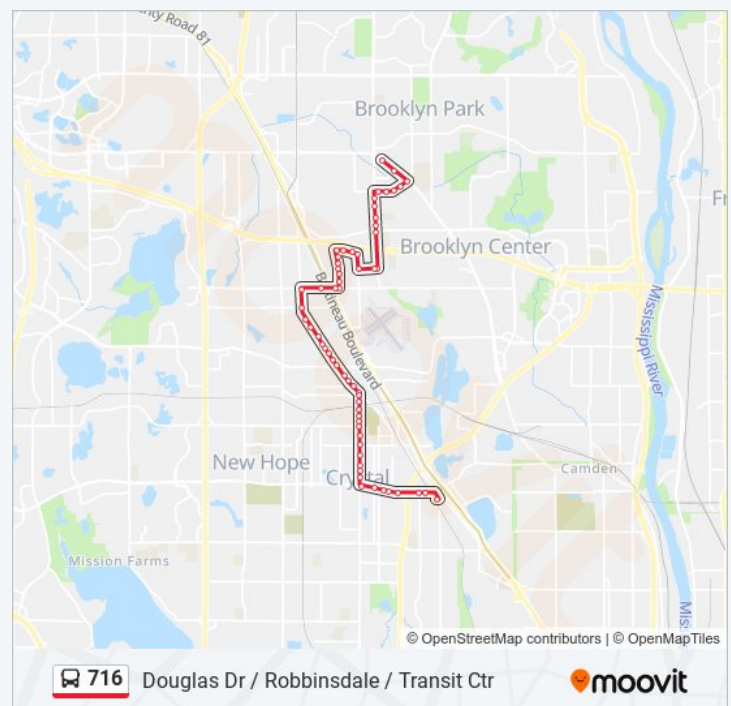

Hampshire Ave & 63rd Ave N

63rd Ave N & Hampshire Ave / Hwy 81

63rd Ave N & Louisiana Ave N

West Broadway Ave & 63rd Ave N

West Broadway Ave & 62nd Ave N

West Broadway Ave & #6007-6051

West Broadway Ave & 60th Ave N

Douglas Dr / Robbinsdale / Transit Ctr Route

Timetable:

Sunday	Not Operational
Monday	5:26 AM - 7:40 PM
Tuesday	5:26 AM - 7:40 PM
Wednesday	5:26 AM - 7:40 PM
Thursday	5:26 AM - 7:40 PM
Friday	5:26 AM - 7:40 PM
Saturday	Not Operational

716 bus Info

Direction: Douglas Dr / Robbinsdale / Transit Ctr

Stops: 61

Trip Duration: 24 min

Line Summary:

Douglas Dr / Robbinsdale / Transit Ctr

West Broadway Ave & 59th Ave N

West Broadway Ave & 58th Ave N