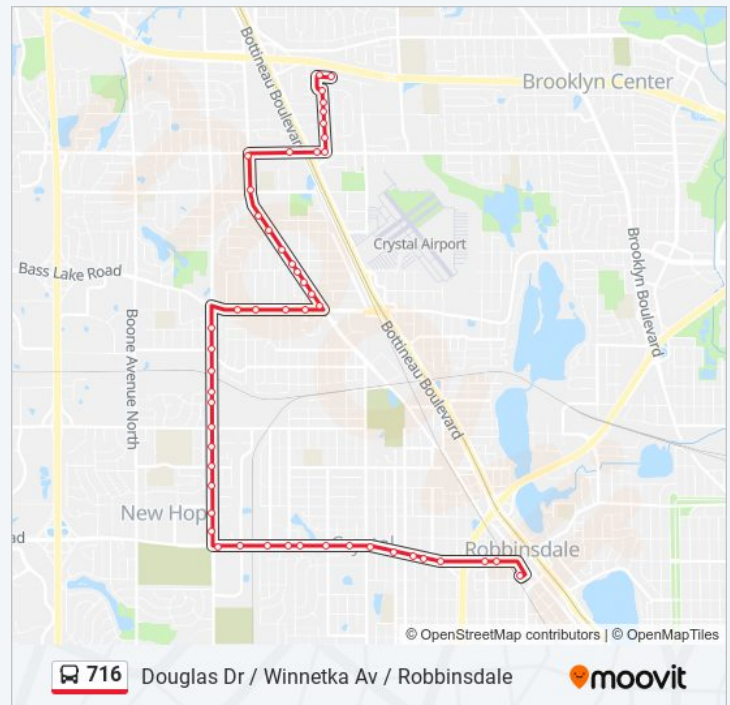

West Broadway & Bass Lake Rd

Bass Lake Rd (Co Rd 10) & Jersey Ave N

Bass Lake Rd (56th Ave) & Maryland Ave N

Bass Lake Rd (56th Ave) & Pennsylvania

Bass Lake Rd (56th Ave) & Rhode Island

Winnetka Ave N & 55th Ave N

Winnetka Ave N & 54th Ave N

Winnetka Ave N & Angeline Dr

Winnetka Ave N & 51st Ave N

Winnetka Ave N & 50th Ave N

Winnetka Ave N & 49th Ave N

Winnetka Ave N & 48th Ave N

Winnetka Ave N & 47th Ave N

Sunday	Not Operational
Monday	Not Operational
Tuesday	Not Operational
Wednesday	Not Operational
Thursday	Not Operational
Friday	Not Operational
Saturday	6:42 AM - 7:44 PM

716 bus Info

Direction: Douglas Dr / Winnetka Av / Robbinsdale

Stops: 50

Trip Duration: 21 min

Line Summary:

Winnetka Ave N & 46th Ave N

Winnetka Ave N & 44th Ave N

Winnetka Ave N & New Hope Center

42nd Ave N & Adair Ave

42nd Ave N & Yates Ave N

42nd Ave N & Xenia Ave N

42nd Ave N & Welcome Ave / Hwy 100

42nd Ave N & Regent Ave N

42nd Ave N & Quail Ave

Robbinsdale Transit Center & Gate B

Direction: Winnetka Av / Douglas Dr / 67av-Idaho