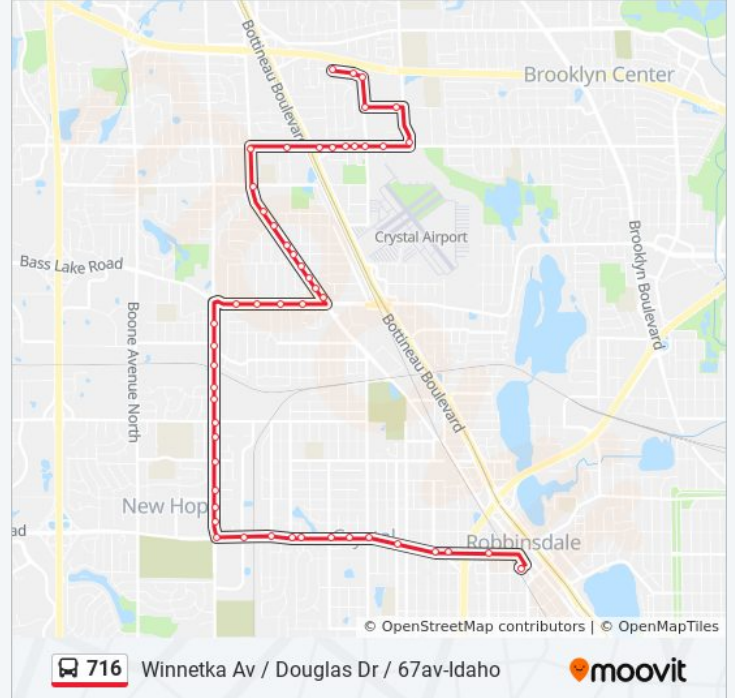

716 bus Info

Direction: Douglas Dr / Brklyn Pk / Welcome

Stops: 52

Trip Duration: 24 min

Line Summary:

West Broadway & #5537 - Target

West Broadway & Bass Lake Rd

West Broadway Ave & 57th Ave N

716 bus Info

Direction: Douglas Dr / Winnetka Av / Robbinsdale

Stops: 50

Trip Duration: 21 min

Line Summary:

Winnetka Ave N & 46th Ave N

Winnetka Ave N & 44th Ave N

Winnetka Ave N & New Hope Center

West Broadway Ave & 62nd Ave N

West Broadway Ave & 63rd Ave N

63rd Ave N & Louisiana Ave N

63rd Ave N & Hwy 81 / Hampshire Ave

63rd Ave N & Forest Ave

63rd Ave N & Florida Ave

63rd Ave N & Edgewood Ave

63rd Ave N & Douglas Dr

63rd Ave N & Brunswick Ave

Zane Ave N & 63rd Ave N

65th Ave N & Zane Ave N

65th Ave N & Douglas Dr

Douglas Dr & 67th Ave N

67th Ave N & #6400

67th Ave N & #6550

716 bus time schedules and route maps are available in an offline PDF at moovitapp.com. Use the [Moovit App](#) to see live bus times, train schedule or subway schedule, and step-by-step directions for all public transit in Minneapolis - St. Paul, MN.