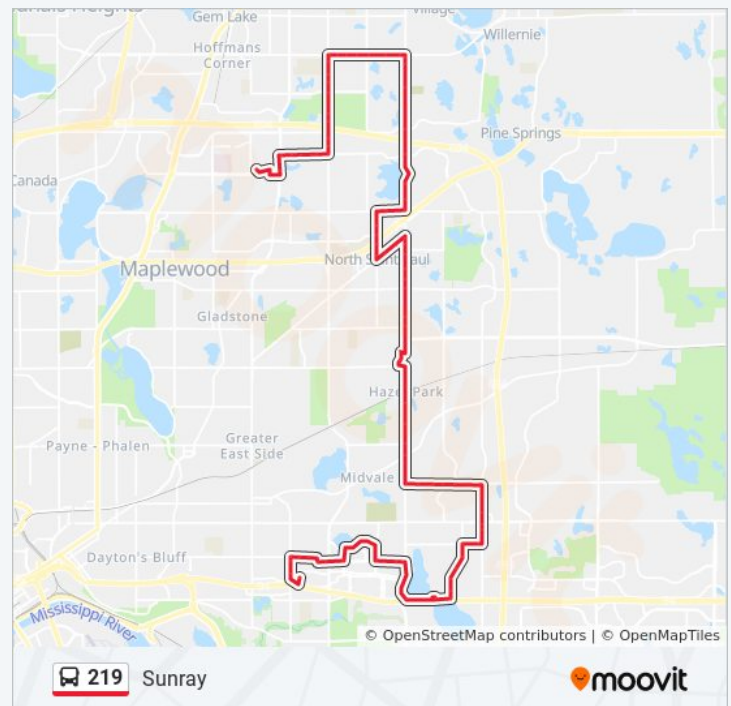

Co Rd E & Bellaire Ave

Co Rd E & Rolling View Dr

Co Rd E & Century Hills Center

Hwy 120 & Hwy 244 (Co Rd E)

Hwy 120 East Co Line & Elm Dr

Hwy 120 East County & Century College

Hwy 120 East Co Line & Co Rd D

Hwy 120 Division St & Joy Rd

Hwy 120 Division St & 54th St N

Hwy 120 - Division St & 19th Ave E

Hwy 120 - Division St & 17th Ave E

17th Ave E & Charles Ave

Sunday	Not Operational
Monday	5:43 AM - 9:12 PM
Tuesday	5:43 AM - 9:12 PM
Wednesday	5:43 AM - 9:12 PM
Thursday	5:43 AM - 9:12 PM
Friday	5:43 AM - 9:12 PM
Saturday	7:15 AM - 7:15 PM

219 bus Info

Direction: Sunray

Stops: 85

Trip Duration: 51 min

Line Summary:

Margaret St N & 15th / 14th Ave E

Margaret St & 12th Ave

Margaret St N & Centennial Dr