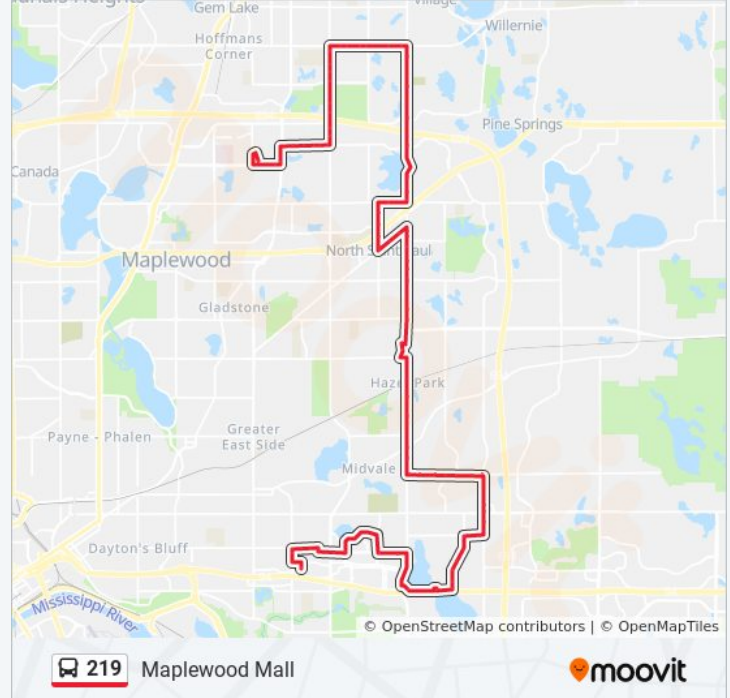

219 bus Info

Direction: Maplewood Mall

Stops: 85

Trip Duration: 52 min

Line Summary:

Greenway Ave N & 7th St N
7th St N & Guthrie Ave N
Hadley Ave N & Hadley Lane
Hadley Ave N & 10th St N
Hadley Ave N & 11th St N
15th St N & Hadley Ave N
15th St N & Grospoint Ave N
15th St N & Granite Ave N
15th St N & Granada Ave (W)
15th St N & Goodwin Ave N
15th St N & Gershwin Ave N
15th St N & Hwy 120 - Geneva
Hwy 120 - Geneva & 17th St N
Hwy 120 Geneva Ave & Stillwater Blvd
Hwy 120 Geneva Ave & Ivy Ave
Hwy 120 - Geneva & 25th St N
Monastery Way & Maple Ave
Monastery Way & Benet Rd
Hwy 120 - Geneva & Upper 35th St N
Hwy 120 - Geneva & Genevieve Ave
Geneva Ave (Hwy 120) & 40th St N
Hwy 120 - Geneva & 2nd Ave E
Hwy 120 - Geneva & 43rd St N
Hwy 120 - Geneva & Upper 44th St N
Hwy 120 - Geneva Ave & 46th St N (10th)
Hwy 120 - Geneva & Upper 46th St N
7th Ave E & Henry St
7th Ave E & Charles St
7th Ave E & Margaret St N
Margaret St N & Seppala Blvd
Margaret St N & Centennial Dr
Margaret St N & 12th Ave / 13th Ave E
Margaret St N & 15th Ave E

17th Ave E & Charles Ave
Highway 120 & 17th / 18th Ave E
Hwy 120 - Geneva & Upper 51st St
Hwy 120 - Geneva & 54th St N
Hwy 120 Geneva Ave & Hadley Ave
Hwy 120 East County Line & Long Lake Rd
Hwy 120 East County & Century College
Hwy 120 - East Co Line & #3590
Co Rd E & White Bear Hills Center
Co Rd E & Rolling View Dr
Co Rd E & Bellaire Ave
Co Rd E & Oak Terrace
Co Rd E & Cranbrook Dr
Co Rd E & Golfview Dr
Mcknight Rd & Emerald Dr
Mcknight Rd & Elm Dr
Mcknight Rd & Tracy Rd
Mcknight Rd & Orchard Lane
Mcknight Rd & Manitou Ridge Apts
Mcknight Rd & Karth Rd (Bergeron)
Mcknight Rd & Gall Ave
Mcknight Rd & Woodlynn Ave
Lydia Ave & Mcknight Rd
Lydia Ave & Winthrop Dr
Lydia Ave & Furness Court
Lydia Ave & Frederick Pkwy
Lydia Ave & Ariel St
White Bear Ave & Beam Ave
Beam Ave & Intl House Of Pancakes
Maplewood Mall Transit Center & Gate A