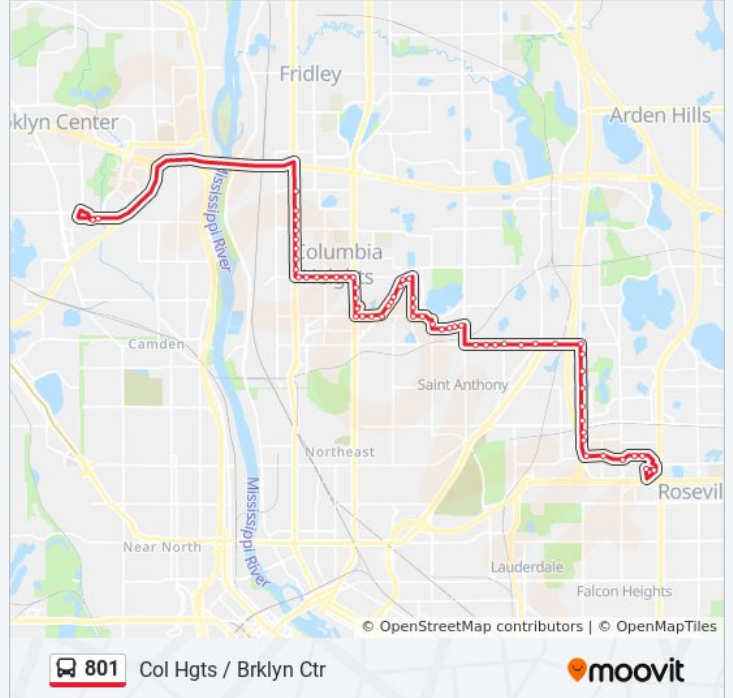

801 bus Info

Direction: Col Hgts / Brklyn Ctr

Stops: 60

Trip Duration: 42 min

Line Summary:

39th Ave NE & Coolidge St
39th Ave NE & Harding St NE
39th Ave NE & Apache Lane (W)
Stinson Blvd & 39th Ave NE / #4001
40th Ave NE & Benjamin Place NE
40th Ave NE & Arthur St NE
Arthur St NE & 41st Ave NE
Arthur St NE & 42nd Ave NE
44th Ave NE & Tyler St NE
44th Ave NE & Reservoir Blvd
Reservoir Blvd & 43rd Ave NE
Reservoir Blvd & 42nd Ave NE
Reservoir Blvd & Circle Terrace
Reservoir Blvd & 41st Ave NE
Reservoir Blvd & 40th Ave NE
40th Ave NE & Circle Terrace
40th Ave NE & #965
40th Ave NE & Central Ave NE
Columbia Heights Transit Center Gate D
Central Ave NE & 42nd Ave NE
Central Ave NE & 43rd Ave NE
44th Ave NE & Central Ave NE
44th Ave NE & Jackson St
44th Ave NE & Monroe St NE
44th Ave NE & Jefferson St
44th Ave NE & 7th St NE
44th Ave NE & 5th St NE
44th Ave NE & University Service Rd
University Service Rd & 45th Ave NE
University Service Rd & 46th Ave NE
University Service Rd & 47th Ave NE
University Service Rd & 48th Ave NE
University Service Rd & 49th Ave NE

University Service Rd & 50th Ave NE

University Service Rd & 51st Ave NE

University Service Rd & 53rd Ave NE

Bass Lake Rd (Co Rd 10) & #5701

Bass Lake Rd & Northway Dr

Direction: Col Hgts / Rosedale

60 stops