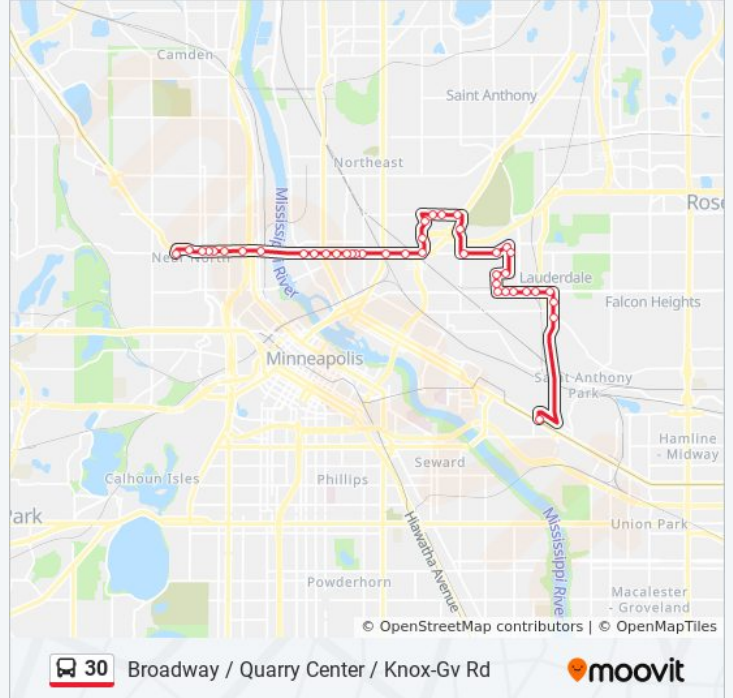

30 bus Info

Direction: Broadway / Quarry Center / Knox-Gv Rd
Stops: 41
Trip Duration: 35 min
Line Summary:

Johnson St NE & Quarry Center

Johnson St NE & 14th Ave NE

Johnson St NE & Broadway St NE

Broadway St NE & Fillmore Ave NE

Broadway St NE & Central Ave NE

Broadway St & Monroe St NE

Broadway St & Jefferson St NE

Broadway St & Adams St NE

Broadway St & Washington St NE

Broadway St NE & 5th St NE

Broadway St NE & University Ave

Broadway St NE & 2nd St NE

Broadway St NE & Marshall St NE

West Broadway Ave & 2nd St N

West Broadway & 4th St N

West Broadway & Aldrich Ave N

West Broadway & Dupont Ave N

West Broadway & Emerson Ave N

West Broadway & Fremont Ave N

West Broadway & Irving Ave N

Knox Ave N & Golden Valley Rd

Direction: Broadway / Quarry Center / Westgate Sta

50 stops

[VIEW LINE SCHEDULE](#)

Golden Valley Rd Turn & Xerxes Ave N

Golden Valley Rd & Xerxes Ave N

Golden Valley Rd & Upton Ave N