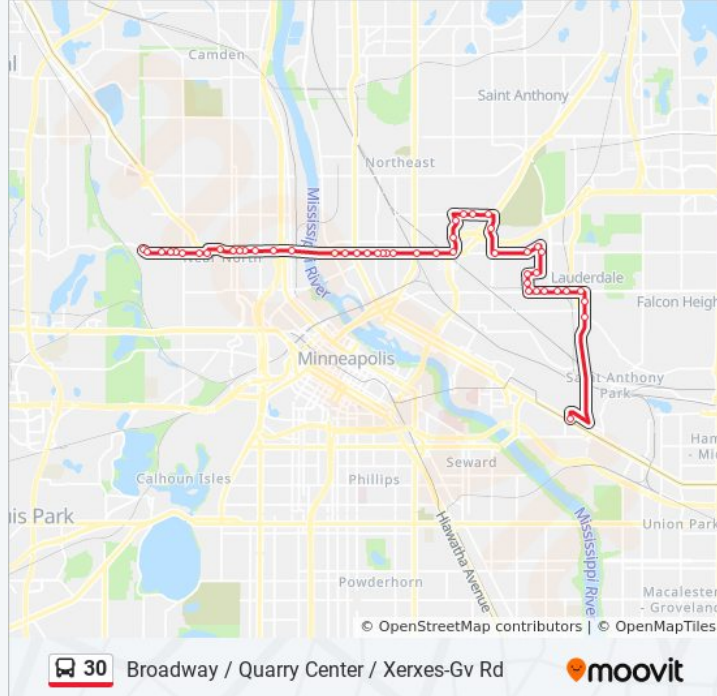

18th Ave NE & Arthur St NE

18th Ave NE & Hayes St NE

Johnson St NE & Quarry Center

Johnson St NE & 14th Ave NE

Johnson St NE & Broadway St NE

Broadway St NE & Fillmore Ave NE

Broadway St NE & Central Ave NE

Broadway St & Monroe St NE

Broadway St & Jefferson St NE

Broadway St & Adams St NE

Broadway St & Washington St NE

Broadway St NE & 5th St NE

Broadway St NE & University Ave

Broadway St NE & 2nd St NE

Broadway St NE & Marshall St NE

West Broadway Ave & 2nd St N

West Broadway & 4th St N

West Broadway & Aldrich Ave N

West Broadway & Dupont Ave N

West Broadway & Emerson Ave N

West Broadway & Fremont Ave N

West Broadway & Irving Ave N

Knox Ave N & Golden Valley Rd

Golden Valley Rd & Morgan Ave N

Golden Valley Rd & Penn Ave N

Golden Valley Rd & Russell Ave N

Golden Valley Rd & Sheridan Ave N

Golden Valley Rd & Upton Ave N

Golden Valley Rd & Xerxes Ave N

Golden Valley Rd Turn & Xerxes Ave N