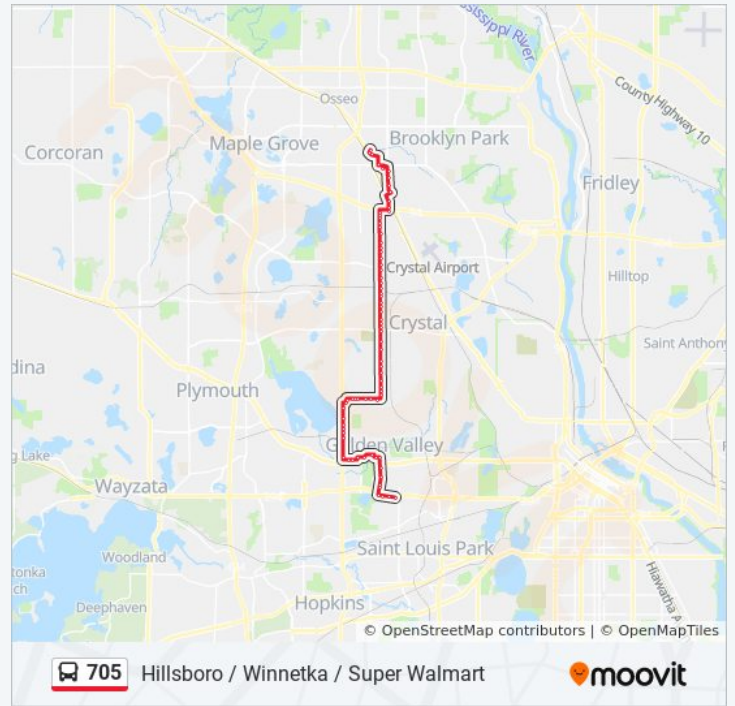

Lakeland Ave N & 79th Ave N

Lakeland Ave N & Walmart

Walmart & Main Entrances

Direction: Hillsboro / Winnetka / Super Walmart

75 stops

[VIEW LINE SCHEDULE](#)

Louisiana Transit Center & Gate C

Wayzata Blvd S & Pennsylvania Ave

Medicine Lake Rd & Xylon Ave N

Medicine Lake Rd & Virginia / Winnetka

Winnetka Ave N & Terra Linda Dr

Winnetka Ave N & 29th Ave N

Winnetka Ave N & 30th Ave N

Winnetka Ave N & 32nd Ave N

Winnetka Ave N & 33rd Place

Winnetka Ave N & Winpark Dr

Winnetka Ave N & 36th Ave N

Winnetka Ave N & 38th 1/2 Ave N

Winnetka Ave N & 40th Ave N

Winnetka Ave N & 42nd Ave N

Winnetka Ave N & #4220

Winnetka Ave N & 44th Ave N

Winnetka Ave N & 45th 1/2 Ave N

Line Summary:

Winnetka Ave N & 47th Ave N

Winnetka Ave N & 48th Ave N

Winnetka Ave N & 49th Ave N

Winnetka Ave N & 50th Ave N

Winnetka Ave N & 51st Ave N

Winnetka Ave N & Angeline Dr

Winnetka Ave N & Elm Grove / 54th Ave N