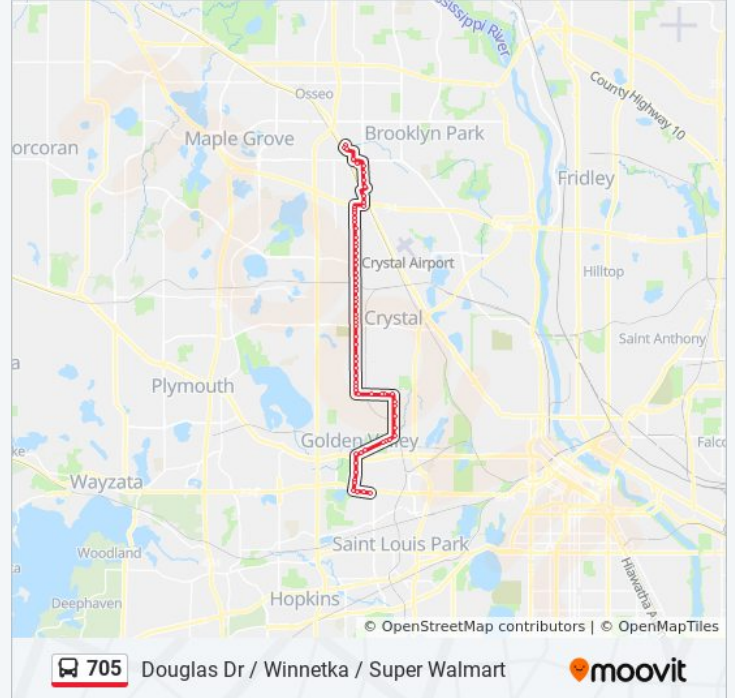

Winnetka Ave N & 44th Ave N

Winnetka Ave N & 45th 1/2 Ave N

Winnetka Ave N & 47th Ave N

Winnetka Ave N & 48th Ave N

Winnetka Ave N & 49th Ave N

Winnetka Ave N & 50th Ave N

Winnetka Ave N & 51st Ave N

Winnetka Ave N & Angeline Dr

Winnetka Ave N & Elm Grove / 54th Ave N

Winnetka Ave N & 55th Ave N

Winnetka Ave N & Bass Lake Rd

Winnetka Ave N & Wincrest Apts

Winnetka Ave N & 59th Ave N

Winnetka Ave N & 60th Ave N

Winnetka Ave N & 61st Ave N

West Broadway & 68th Ave N

West Broadway Ave & 69th Ave N

West Broadway & 72nd Lane N

West Broadway & 73rd Ave N

West Broadway & 75th Ave N

West Broadway & 76th Ave N

Starlite Transit Center & Gate C

Brooklyn Blvd & Jolly Lane

Lakeland Ave N & 79th Ave N

Lakeland Ave N & Walmart

Walmart & Main Entrances

Direction: Hillsboro / Winnetka / Super Walmart

75 stops

[VIEW LINE SCHEDULE](#)

Louisiana Transit Center & Gate C

Wayzata Blvd S & Pennsylvania Ave