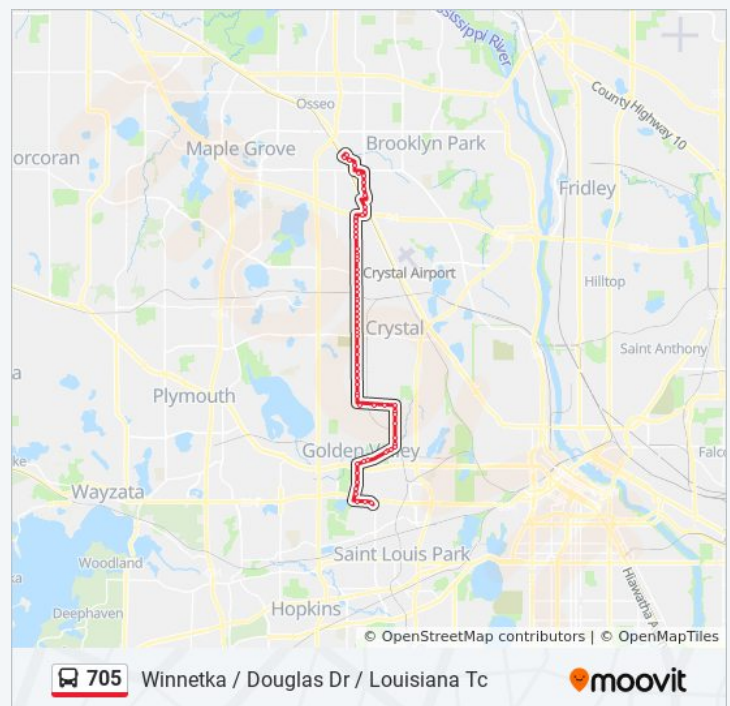

Walmart & Main Entrances

Direction: Winnetka / Douglas Dr / Louisiana Tc

69 stops

[VIEW LINE SCHEDULE](#)

Walmart & Main Entrances
Lakeland Ave N & Walmart
79th Ave N & Lakeland Ave N
Jolly Lane & 79th Ave N / Brooklyn Blvd
Starlite Transit Center & Gate C
West Broadway & 76th Ave N
West Broadway & 75th Ave N
West Broadway & 73rd Ave N
West Broadway Ave & #7100-7117
West Broadway & 69th Ave N
West Broadway & 68th Ave N
Modern Rd & Quebec Ave N
Winnetka Ave N & 67th Ave N
Winnetka Ave N & Iris Dr
Winnetka Ave N & Noid Dr
Winnetka Ave N & Aster Dr
Winnetka Ave N & 64th Ave N
Winnetka Ave N & 63rd Ave N
Winnetka Ave N & 62nd Ave N
Winnetka Ave N & 60th 1/2 Ave N
Winnetka Ave N & 60th Ave N
Winnetka Ave N & 59th Ave N
Winnetka Ave N & St Therese Home
Winnetka Ave N & Bass Lake Rd
Winnetka Ave N & 55th Ave N
Winnetka Ave N & 54th Ave N
Winnetka Ave N & Angeline Dr
Winnetka Ave N & 51st Ave N
Winnetka Ave N & 50th Ave N

705 bus Info

Direction: Winnetka / Douglas Dr / Louisiana Tc

Stops: 69

Trip Duration: 45 min

Line Summary:

Winnetka Ave N & 49th Ave N

Winnetka Ave N & 48th Ave N

Winnetka Ave N & 47th Ave N