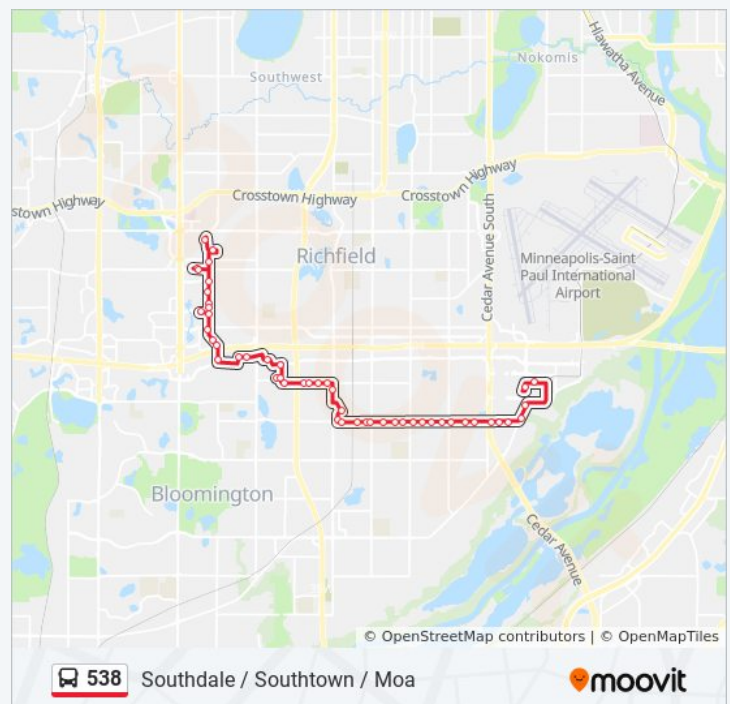

82nd St W & Colfax Ave S

82nd St W & Aldrich Ave S

Lyndale Ave S & 83rd St W

Garfield Ave S & Cub Foods Bus Loop

Garfield Ave S & 86th St W

538 bus Time Schedule

Southdale / Southtown / Moa Route Timetable:

Sunday	8:46 AM - 6:15 PM
Monday	9:00 AM - 9:00 PM
Tuesday	9:00 AM - 9:00 PM
Wednesday	9:00 AM - 9:00 PM
Thursday	9:00 AM - 9:00 PM
Friday	9:00 AM - 9:00 PM
Saturday	7:12 AM - 7:14 PM

538 bus Info

Direction: Southdale / Southtown / Moa

Stops: 50

Trip Duration: 40 min

Line Summary:

86th St W & Harriet Ave S

86th St W & Pillsbury Ave S

86th St W & Blaisdell Ave S

86th St E & Nicollet Ave S

86th St E & Stevens Ave / 2nd Ave

86th St E & Clinton Ave S

86th St E & 4th Ave / 5th Ave S

86th St E & Portland Ave / Oakland Ave

86th St E & Park Ave / Columbus Ave

86th St E & Chicago Ave / Elliott Ave

86th St E & 10th Ave / 11th Ave

86th St E & 12th Ave / 13th Ave S