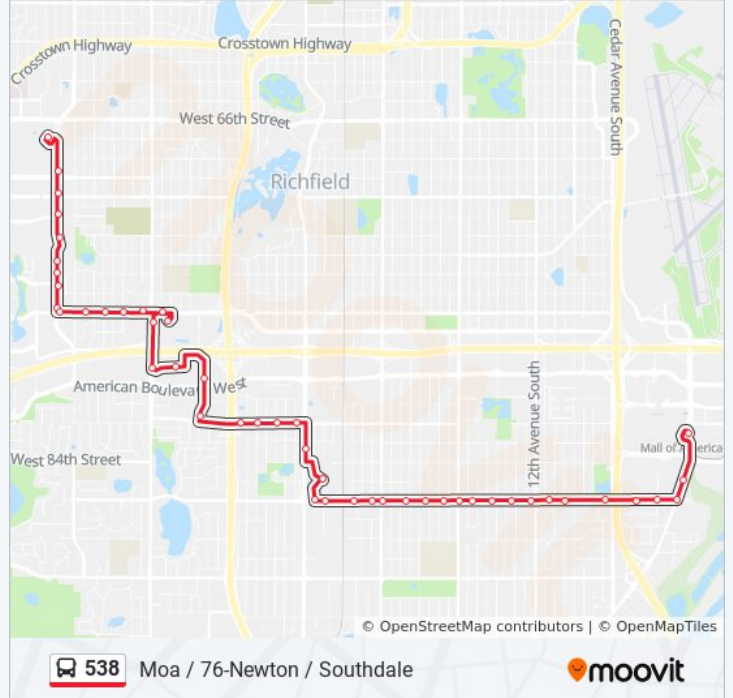

Best Buy Corp & 76th St Entrance

76th St W & Oliver Av S

76th St W & Penn Ave S

76th St W & Sheridan Ave S

76th St W & Upton Ave S

76th St W & Washburn Ave S

76th St W & York Ave S

York Ave S & 76th St W

York Ave S & Parklawn Ave

York Ave S & Yorkdale Townhomes

York Ave S & Southdale Ymca

York Ave S & #7201 - Durham Apts

York Ave S & Hazelton Rd

York Ave S & 70th St W

York Ave S & 69th St W

Southdale Transit Center & Gate B

Direction: Moa / Southtown / Southdale

48 stops

[VIEW LINE SCHEDULE](#)

Moa Transit Station Gate H

Old Shakopee Rd & Metro Tower

538 bus Time Schedule

Moa / Southtown / Southdale Route Timetable:

Sunday	8:33 AM - 6:33 PM
Monday	8:47 AM - 9:18 PM
Tuesday	8:47 AM - 9:18 PM

86th St E & Chicago Ave / Columbus Ave

86th St E & Park Ave / Oakland Ave

86th St E & Portland Ave S

86th St E & 4th Ave S

86th St E & Clinton Ave / 3rd Ave S

86th St E & 2nd Ave / Stevens Ave

86th St E & Nicollet Ave S