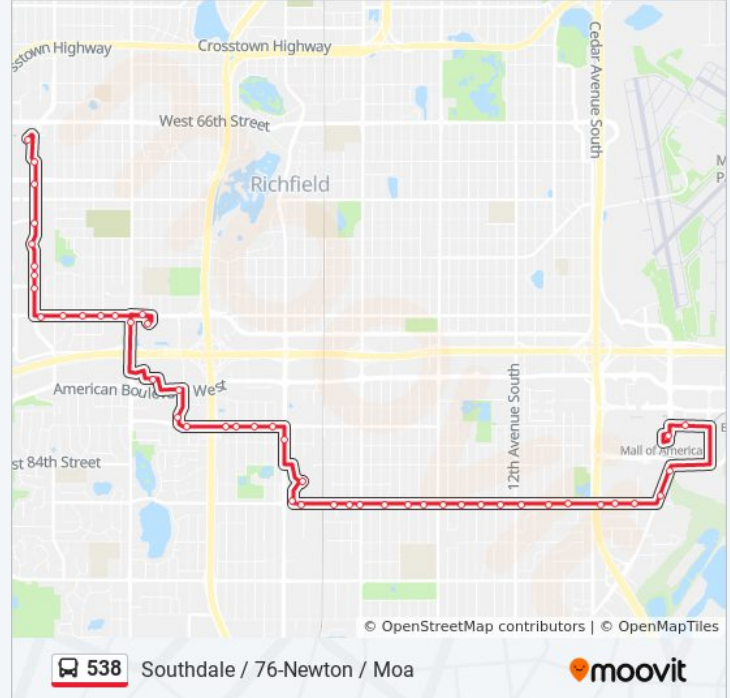

82nd St W & Emerson Ave S

82nd St W & Colfax Ave S

82nd St W & Aldrich Ave S

Lyndale Ave S & 83rd St W

Garfield Ave S & Cub Foods Bus Loop

Garfield Ave S & 86th St W

86th St W & Harriet Ave S

86th St W & Pillsbury Ave S

86th St W & Blaisdell Ave S

86th St E & Nicollet Ave S

86th St E & Stevens Ave / 2nd Ave

86th St E & Clinton Ave S

86th St E & 4th Ave / 5th Ave S

86th St E & Portland Ave / Oakland Ave

86th St E & Park Ave / Columbus Ave

86th St E & Chicago Ave / Elliott Ave

86th St E & 10th Ave / 11th Ave

86th St E & 12th Ave / 13th Ave S

86th St E & 15th Ave S

86th St E & 16th Ave / 17th Ave S

86th St E & Old Cedar Ave S

86th St E & Blooming Meadows Apts

86th St E & 22nd Ave S

Old Shakopee Rd & 86th St E

Old Shakopee Rd & Killebrew Dr

82nd St E & 26th Ave S

Moa Transit Station Gate H

Direction: Southdale / Southtown / Moa

50 stops

[VIEW LINE SCHEDULE](#)