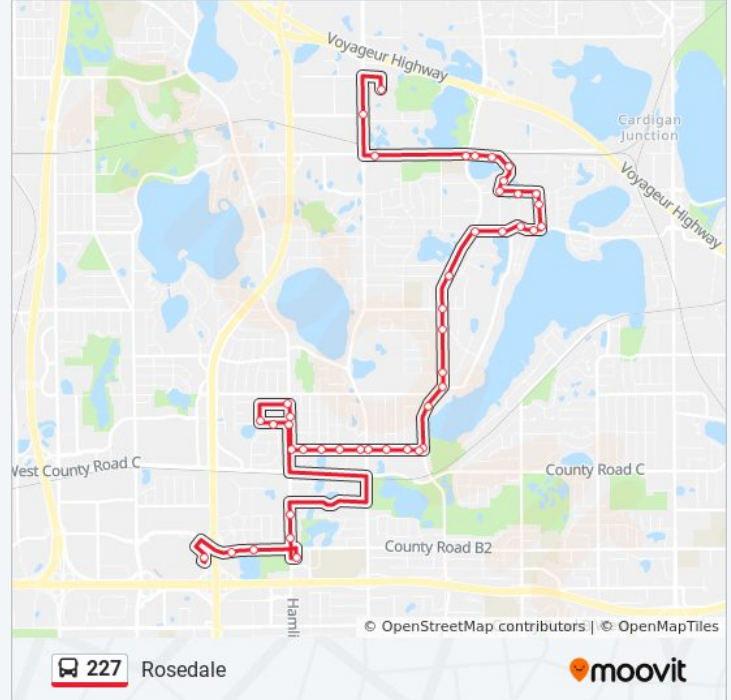

227 bus Info

Direction: Rosedale

Stops: 46

Trip Duration: 22 min

Line Summary:

Victoria St & Owasso Blvd W

Victoria St & Orchard Lane

Victoria St & Woodhill Dr

Woodhill Dr & Victoria St

Woodhill Dr & Lakeview Ave

Woodhill Dr & Oxford St

Woodhill Dr & Lexington Ave

Woodhill Dr & Lexington Ave/Civic Center

Woodhill Dr & Griggs St

Woodhill Dr & Merrill St

Woodhill Dr & Huron St

Woodhill Dr & Hamline Ave

Hamline Ave & #2800

Centennial Dr & Hamline Ave

Pascal St & #2835

Terrace Dr & #1380

Terrace Dr & Hamline Ave

Hamline Ave & Rose Place

Hamline Ave & Oakcrest Ave

Hamline Ave & Brooks Ave

Hamline Ave & Sextant Ave

Grace Church Main Entrance

Co Rd B-2 & Pascal St

Co Rd B-2 & Mn Dot

Rosedale Transit Center & Gate B

Direction: Rsvl Civic Ctr / Seven Lakes

43 stops