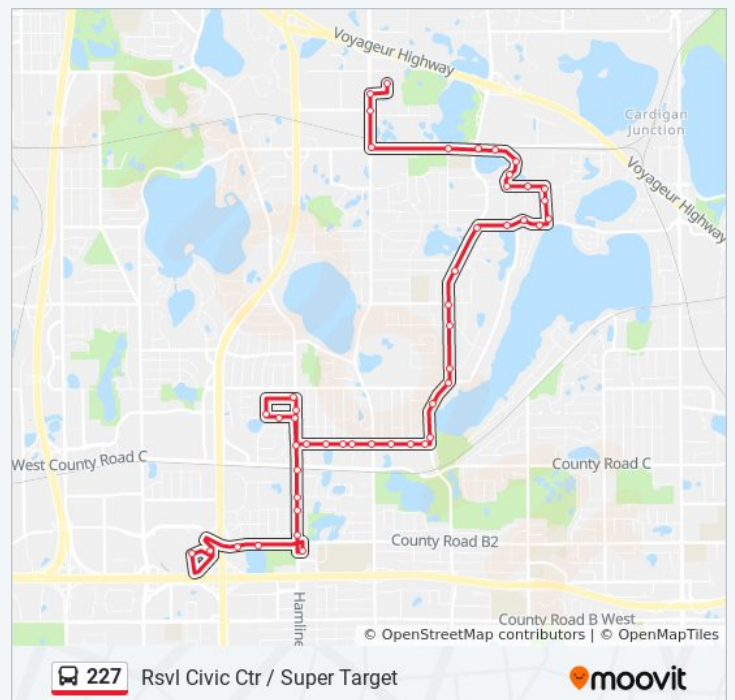

Woodhill Dr & Huron St

Woodhill Dr & Merrill St

Woodhill Dr & Griggs St

Woodhill Dr & Civic Center Dr

Woodhill Dr & Lexington Ave

Woodhill Dr & Oxford St

Woodhill Dr & Lakeview Ave

Woodhill Dr & Victoria St

Victoria St N & Woodhill Dr

227 bus Time Schedule

Rsvl Civic Ctr / Super Target Route Timetable:

Sunday	Not Operational
Monday	8:28 AM - 6:25 PM
Tuesday	8:28 AM - 6:25 PM
Wednesday	8:28 AM - 6:25 PM
Thursday	8:28 AM - 6:25 PM
Friday	8:28 AM - 6:25 PM
Saturday	9:30 AM - 4:30 PM

227 bus Info

Direction: Rsvl Civic Ctr / Super Target

Stops: 47

Trip Duration: 22 min

Line Summary:

Victoria St & Orchard Lane

Victoria St & Owasso Blvd W

Victoria St & Millwood Ave