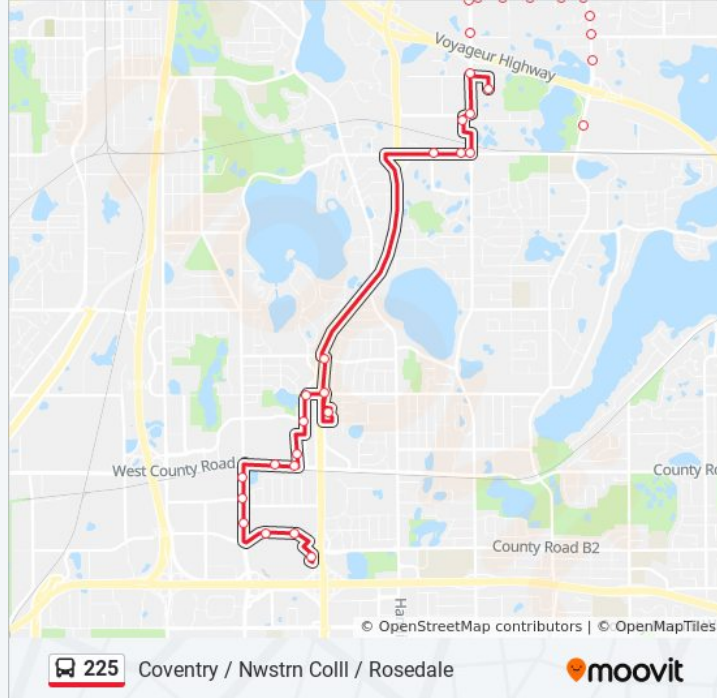

225 bus Info

Direction: Coventry / Nwstrn Colll / Rosedale

Stops: 32

Trip Duration: 22 min

Line Summary:

Lincoln Dr & Co Rd C-2

Lincoln Dr & Terrace Dr

Rosedale Sqr & I Sight Family Eye Care

Co Rd C & Rosedale Square - Byerlys

Co Rd C & Herschel St N

Fairview Ave & #2621

Fairview Ave & Oakcrest Ave

Fairview Ave & #2487

Co Rd B-2 & Rosedale Commons (E)

Co Rd B-2 & American St

Rosedale Transit Center & Gate B

Direction: Seven Lakes

30 stops

[VIEW LINE SCHEDULE](#)

Rosedale Transit Center & Gate B

Co Rd B-2 & American St

Co Rd B-2 & Rosedale Commons

Co Rd B-2 & Fairview Ave

Fairview Ave & Rose Ave

Victoria St & #3850

Victoria St & Island Lake County Park

Direction: Super Target

20 stops

[VIEW LINE SCHEDULE](#)

Rosedale Transit Center & Gate B

Co Rd B-2 & American St

Co Rd B-2 & Rosedale Commons