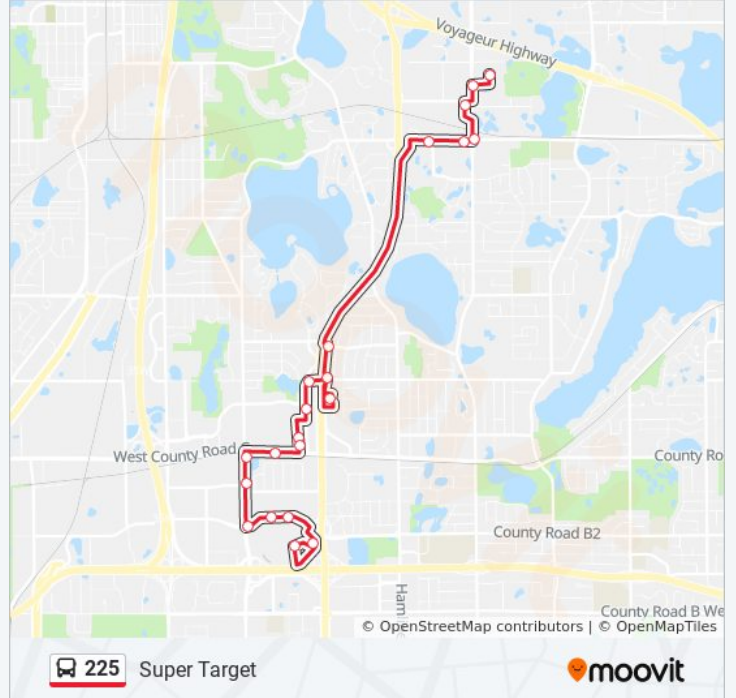

Victoria St & #3850

Victoria St & Island Lake County Park

Direction: Super Target

20 stops

[VIEW LINE SCHEDULE](#)

Rosedale Transit Center & Gate B

Co Rd B-2 & American St

Co Rd B-2 & Rosedale Commons

Stops: 20

Trip Duration: 22 min

Line Summary:

Cub Foods & #3717 Lexington Ave

Lexington Ave & Target Svc Rd

Super Target & #3800 Lexington

225 bus time schedules and route maps are available in an offline PDF at moovitapp.com. Use the [Moovit App](#) to see live bus times, train schedule or subway schedule, and step-by-step directions for all public transit in Minneapolis - St. Paul, MN.