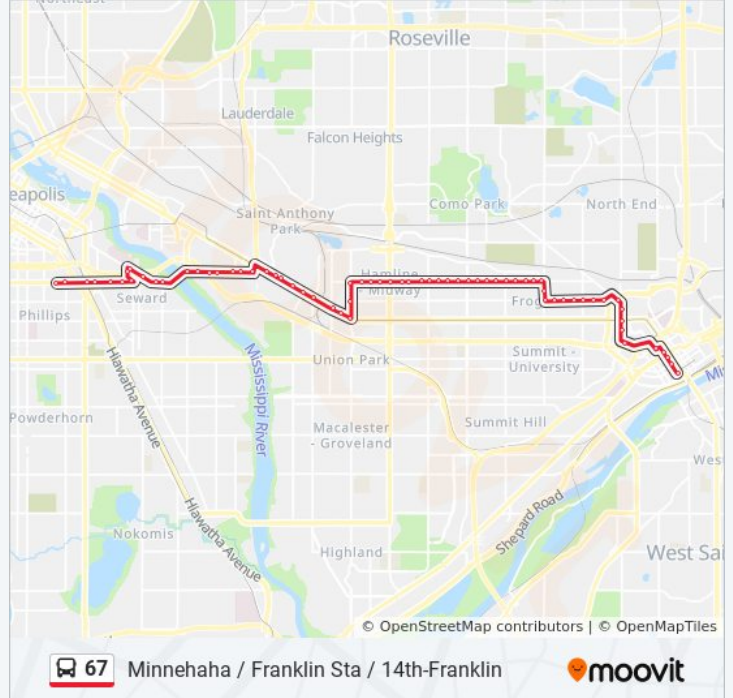

Fairview Ave N & Thomas Ave

Fairview Ave N & University Ave

University Ave & Lynnhurst Ave

University Ave & Prior Ave

University Ave & Transfer Rd

University Ave & Vandalia St

University Ave & Hampden Ave

University Ave & Carleton St

University Ave & Raymond Ave

University Ave & Franklin Ave (Pelham)

Franklin Ave & Eustis St

Franklin Ave & Berry St

Franklin Ave SE & Bedford St

Franklin Ave SE & Seymour Ave

Franklin Ave SE & Malcolm Ave

Franklin Ave SE & River Terrace E

Franklin Ave SE & 27th Ave SE

Franklin Ave E & 31st Ave S

Franklin Ave E & 30th Ave / Riverside

Riverside Ave & 9th St S

Riverside Ave & 8th St S

25th Ave S & Butler Place

26th Ave S & Seward Tower West

Franklin Ave E & 24th Ave S

Franklin Ave E & 22nd Ave S

Franklin Ave E & Cedar Ave

Franklin Ave E & Franklin Station

Franklin Ave E & Bloomington Ave S

14th Ave S & Franklin Ave S

Direction: Minnehaha Av / Dtnw St Paul

67 stops

[VIEW LINE SCHEDULE](#)