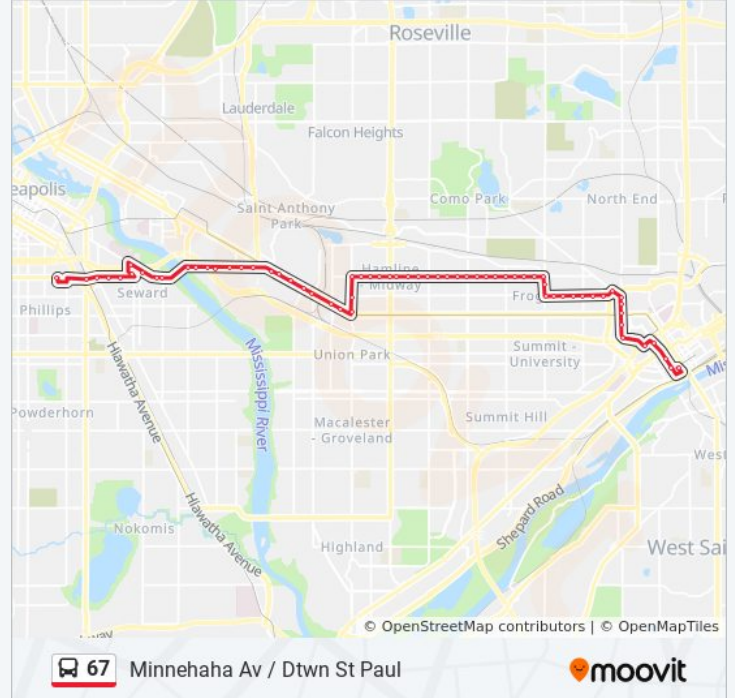

Minnehaha Ave & Chatsworth St

Minnehaha Ave & Milton St

Minnehaha Ave & Victoria St

Minnehaha Ave & Avon St

Minnehaha Ave & Grotto St

Minnehaha Ave & St Albans St

Minnehaha Ave & Dale St

Dale St & Blair Ave

Thomas Ave & Dale St

Thomas Ave & Kent St

Thomas Ave & Mackubin St

Thomas Ave & Arundel St

Thomas Ave & Western Ave

Thomas Ave & Farrington St

Thomas Ave & Galtier St

Marion St & Como Ave

Como Ave & Rice St

Rice St & Charles Ave

Rice St & University Ave

Rice St & Aurora/St Anthony Av

12th Street W/Rice St & John Ireland Blv

11th St W & St Peter St

Robert St & 10th St E

Robert St & 9th St

Robert St & 7th Place

Robert St & 6th St / 5th St

4th St & Cedar St / Wabasha St

Direction: Minnehaha Av / Fairview -Univ

40 stops

[VIEW LINE SCHEDULE](#)

4th St & Cedar St / Wabasha St

Robert St & 6th St