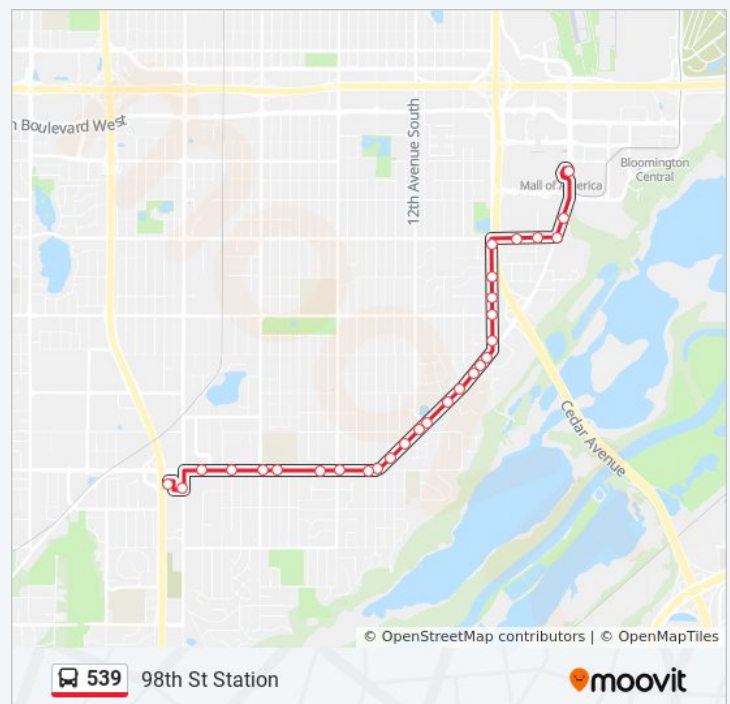

98th St E & 4th Ave S

98th St E & Stevens Ave S

98th St W & Nicollet Ave S

98th St W & Pillsbury Ave S

98th St W & Grand Ave / Garfield Ave

Lyndale Ave S & 99th St W

I-35w & 98th Street Station Gate C

98th St W & Dupont Ave / Fremont Ave

98th St E & Portland Ave S

98th St E & 4th Ave S

98th St E & Stevens Ave S

98th St W & Nicollet Ave S

98th St W & Pillsbury Ave S

98th St W & Grand Ave / Garfield Ave

Lyndale Ave S & 99th St W

I-35w & 98th Street Station Gate C

539 bus Time Schedule

98th St Station Route Timetable:

Sunday	6:40 AM - 6:40 PM
Monday	Not Operational
Tuesday	Not Operational
Wednesday	Not Operational
Thursday	Not Operational
Friday	Not Operational
Saturday	6:40 AM - 9:40 PM

539 bus Info

Direction: 98th St Station

Stops: 28

Trip Duration: 15 min

Line Summary:

539 bus time schedules and route maps are available in an offline PDF at moovitapp.com. Use the [Moovit App](#) to see live bus times, train schedule or subway schedule, and step-by-step directions for all public transit in Minneapolis - St. Paul, MN.