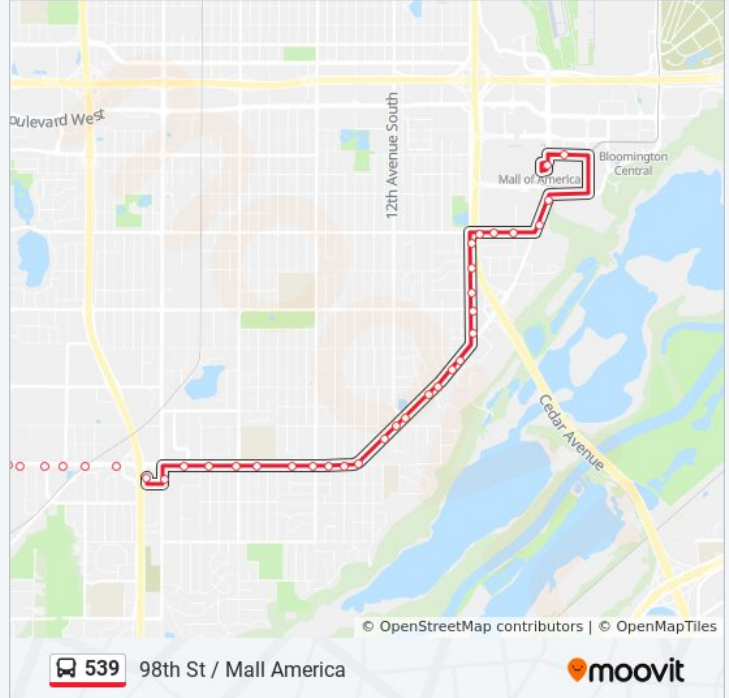

Use the Moovit App to find the closest 539 bus station near you and find out when is the next 539 bus arriving.

Direction: 98th St / Mall America

43 stops

[VIEW LINE SCHEDULE](#)

- Normandale College Transit Station
- 98th St W & Normandale College
- 98th St W & Chowen Ave S
- 98th St W & Abbott Ave S
- 98th St W & Xerxes Ave S
- 98th St W & Upton Circle
- 98th St W & Russell Ave S
- 98th St W & Penn Ave S
- 98th St W & Penn Ave / Newton Ave S
- 98th St W & Logan Ave S
- 98th St W & James Circle
- 98th St W & Humboldt Ave S
- 98th St W & Fremont Ave / Dupont Ave S
- I-35w & 98th Street Station Gate C
- Lyndale Ave S & 99th St / 98th St W
- 98th St W & Garfield Ave / Grand Ave
- 98th St W & Pillsbury Ave S
- 98th St W & Nicollet Ave S
- 98th St E & Stevens Ave S
- 98th St E & 4th Ave S
- 98th St E & Portland Ave S

539 bus Info

Direction: 98th St / Mall America

Stops: 43

Trip Duration: 14 min

Line Summary:

- 98th St E & Oakland Ave S
- 98th St E & Columbus Ave S
- Old Shakopee Rd (98th St) & Chicago Av S
- Old Shakopee Rd & 10th Ave S
- Old Shakopee Rd & 96th St E
- Old Shakopee Rd & 12th Ave S
- Old Shakopee Rd & Riverview Ave
- Old Shakopee Rd & Old Shakopee Circle
- Old Shakopee Rd & 16th Ave S
- Old Shakopee Rd & 17th Ave S
- Old Cedar Ave S & Old Shakopee Rd
- Old Cedar Ave S & 90th St E
- Old Cedar Ave S & 89th St E
- Old Cedar Ave S & #8806
- Old Cedar Ave S & 87th / 86th St E
- 86th St E & Old Cedar Ave S
- 86th St E & Village Club Apts
- 86th St E & 22nd Ave S
- Old Shakopee Rd & 86th St E
- Old Shakopee Rd & Killebrew Dr
- 82nd St E & 26th Ave S
- Moa Transit Station Gate H

Direction: 98th St / Norm Coll

39 stops

[VIEW LINE SCHEDULE](#)

- Moa Transit Station Gate H
- Old Shakopee Rd & Metro Tower
- Old Shakopee Rd & 86th St E
- 86th St E & 22nd Ave S
- 86th St E & Village Club Apts
- Old Cedar Ave S & #8806
- Old Cedar Ave S & 89th St E