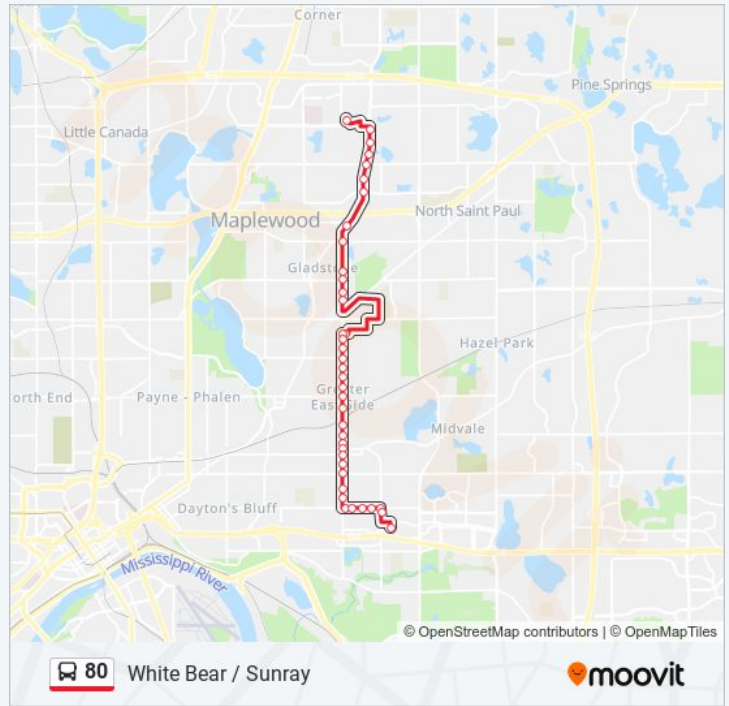

Direction: White Bear / Sunray

39 stops

[VIEW LINE SCHEDULE](#)

Maplewood Mall Transit Center & Gate F
 White Bear Ave & Beam Ave
 White Bear Ave & Mesabi Ave
 White Bear Ave & Kohlman Ave
 White Bear Ave & Co Rd C
 White Bear Ave & #2570
 White Bear Ave & Gervais Ave (11th Ave)
 White Bear Ave & Cope Ave
 White Bear Ave & Co Rd B

80 bus Time Schedule

White Bear / Sunray Route Timetable:

Sunday	9:12 AM - 6:12 PM
Monday	7:12 AM - 7:12 PM
Tuesday	7:12 AM - 7:12 PM
Wednesday	7:12 AM - 7:12 PM
Thursday	7:12 AM - 7:12 PM
Friday	7:12 AM - 7:12 PM
Saturday	8:12 AM - 6:12 PM

80 bus Info

Direction: White Bear / Sunray

Stops: 39

Trip Duration: 22 min
Line Summary:

- White Bear Ave & Flandrau St
- White Bear Ave & Frost Ave
- White Bear Ave & Aldrich Arena
- White Bear Ave & Ripley Ave
- Iowa Ave & White Bear Ave
- Iowa Ave E & White Bear Ave N
- White Bear Ave & Hoyt Ave
- White Bear Ave & Nebraska Ave
- White Bear Ave & Arlington Ave
- White Bear Ave & Cottage Ave
- White Bear Ave & Ivy Ave
- White Bear Ave & Orange Ave
- White Bear Ave & Maryland Ave
- White Bear Ave & Hazel Park Junior High
- White Bear Ave & Ames Ave
- White Bear Ave & Case Ave
- White Bear Ave & York Ave
- White Bear Ave & Stillwater Ave
- White Bear Ave & 7th St E
- White Bear Ave & Bush Ave
- White Bear Ave & Minnehaha Ave
- White Bear Ave & 6th St E
- White Bear Ave & 4th St E
- 3rd St E & White Bear Ave
- 3rd St E & Van Dyke St
- 3rd St E & Hazel St
- 3rd St E & #1956
- 3rd St E & Ruth St
- Ruth St & Conway St
- Sun Ray Transit Center & Gate E