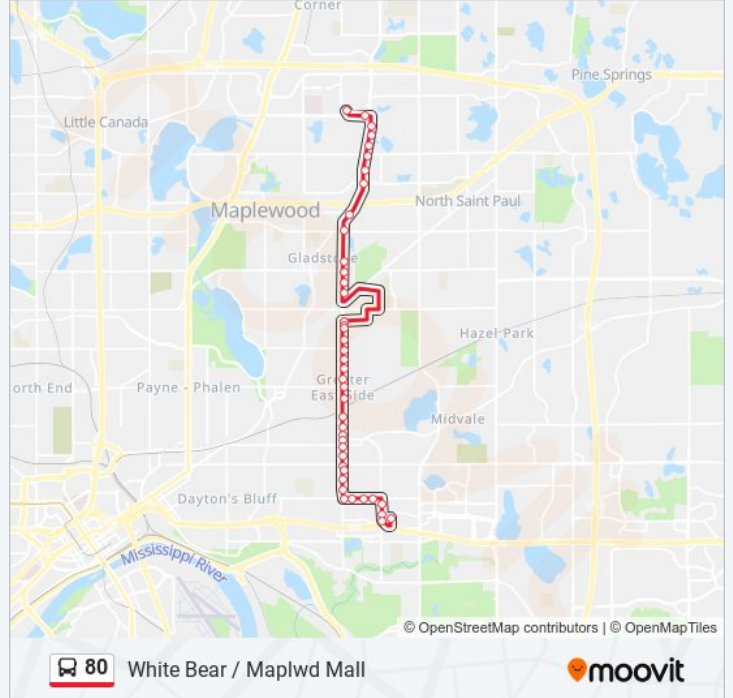

80 bus Info

Direction: White Bear / Maplwd Mall

Stops: 42

Trip Duration: 22 min

Line Summary:

White Bear Ave & Cottage Ave
 White Bear Ave & Arlington Ave
 White Bear Ave & Nebraska Ave
 White Bear Ave & Hoyt Ave
 White Bear Ave & Iowa Ave
 White Bear Ave & Idaho Ave
 White Bear Ave & Ripley Ave
 White Bear Ave & Ripley / Aldrich Arena
 White Bear Ave & Frost Ave
 White Bear Ave & Flandrau St
 White Bear Ave & Co Rd B
 White Bear Ave & Cope Ave
 White Bear Ave & 11th Ave (Gervais Ave)
 White Bear Ave & #2570
 White Bear Ave & Co Rd C
 White Bear Ave & Kohlman Ave
 White Bear Ave & Mesabi Ave
 White Bear Ave & Radatz Ave
 Beam Ave & Intl House Of Pancakes
 Maplewood Mall Transit Center & Gate F

80 bus Info

Direction: White Bear / Sunray

Stops: 39

Trip Duration: 22 min
Line Summary:

- White Bear Ave & Flandrau St
- White Bear Ave & Frost Ave
- White Bear Ave & Aldrich Arena
- White Bear Ave & Ripley Ave
- Iowa Ave & White Bear Ave
- Iowa Ave E & White Bear Ave N
- White Bear Ave & Hoyt Ave
- White Bear Ave & Nebraska Ave
- White Bear Ave & Arlington Ave
- White Bear Ave & Cottage Ave
- White Bear Ave & Ivy Ave
- White Bear Ave & Orange Ave
- White Bear Ave & Maryland Ave
- White Bear Ave & Hazel Park Junior High
- White Bear Ave & Ames Ave
- White Bear Ave & Case Ave
- White Bear Ave & York Ave
- White Bear Ave & Stillwater Ave
- White Bear Ave & 7th St E
- White Bear Ave & Bush Ave
- White Bear Ave & Minnehaha Ave
- White Bear Ave & 6th St E
- White Bear Ave & 4th St E
- 3rd St E & White Bear Ave
- 3rd St E & Van Dyke St
- 3rd St E & Hazel St
- 3rd St E & #1956
- 3rd St E & Ruth St
- Ruth St & Conway St
- Sun Ray Transit Center & Gate E