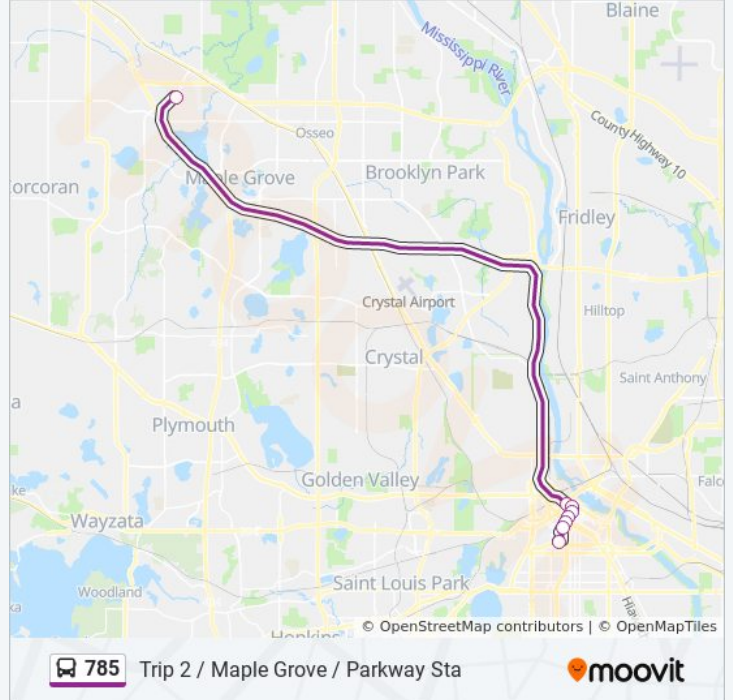

**Direction: Trip 1 / Maple Grove / To Mpls**

6 stops

[VIEW LINE SCHEDULE](#)

Parkway Station & P&R

4th St N & Hennepin Ave

4th St S & Marquette Ave

Marquette Ave & 6th St - Stop Group D

Marquette Ave & 8th St - Stop Group D

16th St & 1st Ave / 3rd Ave S

2nd Ave S & 10th St - Stop Group H

2nd Ave S & 8th St - Stop Group H

2nd Ave S & 6th St - Stop Group H

2nd Ave S & 4th St - Stop Group H

3rd St S & Marquette Ave S

3rd St S & Hennepin Ave

Parkway Station & P&R

**785 bus Time Schedule**

Trip 2 / Maple Grove / Parkway Sta Route Timetable:

Sunday	Not Operational
Monday	3:11 PM - 5:35 PM
Tuesday	3:11 PM - 5:35 PM
Wednesday	3:11 PM - 5:35 PM
Thursday	3:11 PM - 5:35 PM
Friday	3:11 PM - 5:35 PM
Saturday	Not Operational

**785 bus Info**

**Direction:** Trip 2 / Maple Grove / Parkway Sta

**Stops:** 8

**Trip Duration:** 35 min

**Line Summary:**

785 bus time schedules and route maps are available in an offline PDF at [moovitapp.com](https://moovitapp.com). Use the [Moovit App](#) to see live bus times, train schedule or subway schedule, and step-by-step directions for all public transit in Minneapolis - St. Paul, MN.