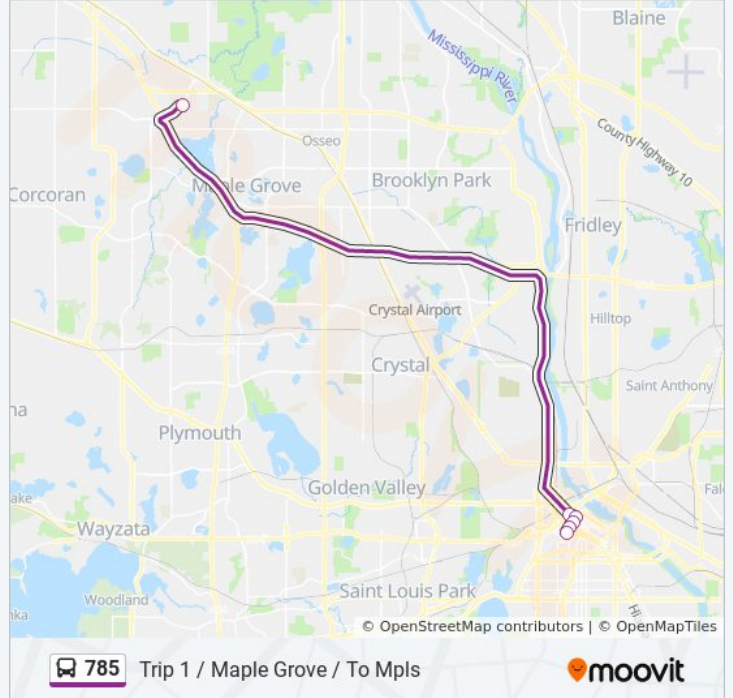

**Direction: Trip 1 / Maple Grove / To Mpls**

6 stops

[VIEW LINE SCHEDULE](#)

Parkway Station & P&R

4th St N & Hennepin Ave

4th St S & Marquette Ave

Marquette Ave & 6th St - Stop Group D

Marquette Ave & 8th St - Stop Group D

Marquette Ave & 10th St - Stop Group D

**785 bus Time Schedule**

Trip 1 / Maple Grove / To Mpls Route Timetable:

Sunday	Not Operational
Monday	5:50 AM - 8:15 AM
Tuesday	5:50 AM - 8:15 AM
Wednesday	5:50 AM - 8:15 AM
Thursday	5:50 AM - 8:15 AM
Friday	5:50 AM - 8:15 AM
Saturday	Not Operational

**785 bus Info**

**Direction:** Trip 1 / Maple Grove / To Mpls

**Stops:** 6

**Trip Duration:** 32 min

**Line Summary:**

**Direction: Trip 2 / Maple Grove / Parkway Sta**

8 stops

[VIEW LINE SCHEDULE](#)

16th St & 1st Ave / 3rd Ave S

2nd Ave S & 10th St - Stop Group H

2nd Ave S & 8th St - Stop Group H

2nd Ave S & 6th St - Stop Group H

2nd Ave S & 4th St - Stop Group H

3rd St S & Marquette Ave S

3rd St S & Hennepin Ave