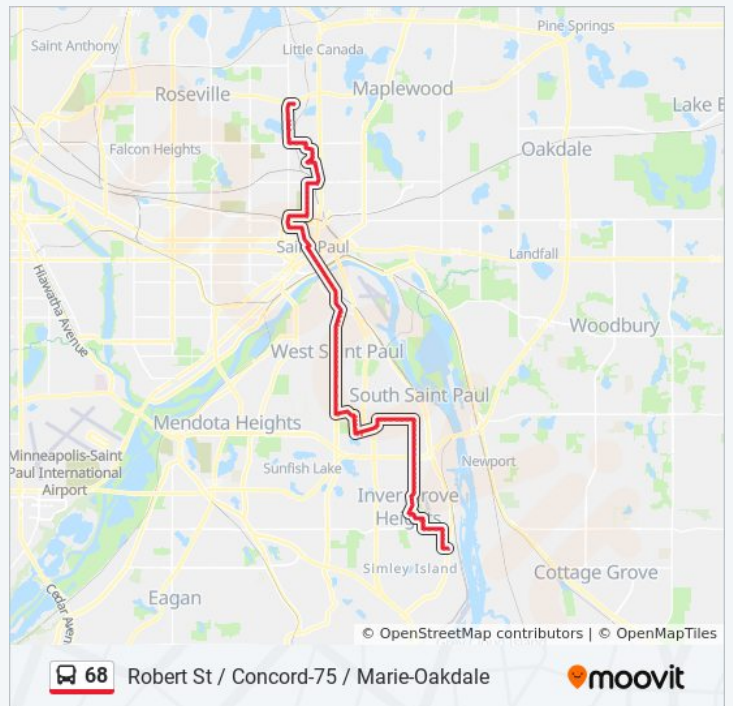

### 68 bus Info

**Direction:** Robert St / Concord-75 / Marie-Oakdale

**Stops:** 111

**Trip Duration:** 62 min

**Line Summary:**

Robert St & 9th St

Robert St & 7th Place

Robert St & 6th St / 5th St