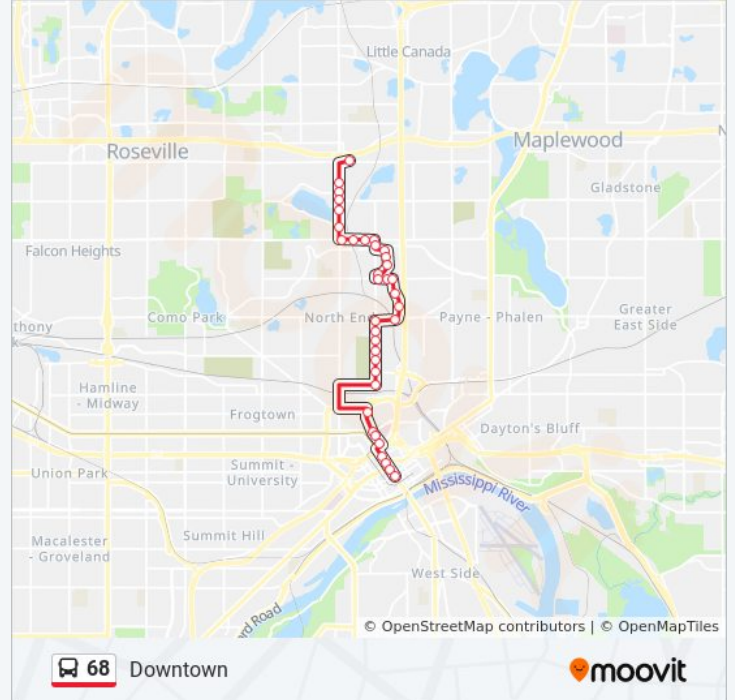

**68 bus Info**

**Direction:** Downtown

**Stops:** 36

**Trip Duration:** 21 min

**Line Summary:**

Lorient St & #1301

Lorient St & Kmart

Maryland Ave & Lorient St

Jackson St & University Ave

Jackson St & 14th St

Jackson St & 12th St

Robert St & 10th St E

Robert St & 9th St

Robert St & 7th Place

Robert St & 6th St / 5th St

**Direction: Downtown / 12th-Thompson / Marie**

76 stops

[VIEW LINE SCHEDULE](#)

South St & 5th Ave S

5th Ave S & Poplar St W

5th Ave S & Spruce St W

5th Ave S & Dale St W

5th Ave S & Richmond St

5th Ave S & 9th St S

**68 bus Info**

**Direction:** Downtown / 12th-Thompson / Marie

**Stops:** 76

**Trip Duration:** 42 min

**Line Summary:**

5th Ave S & 3rd St S

5th Ave S & Southview Blvd

5th Ave N & Marie Ave