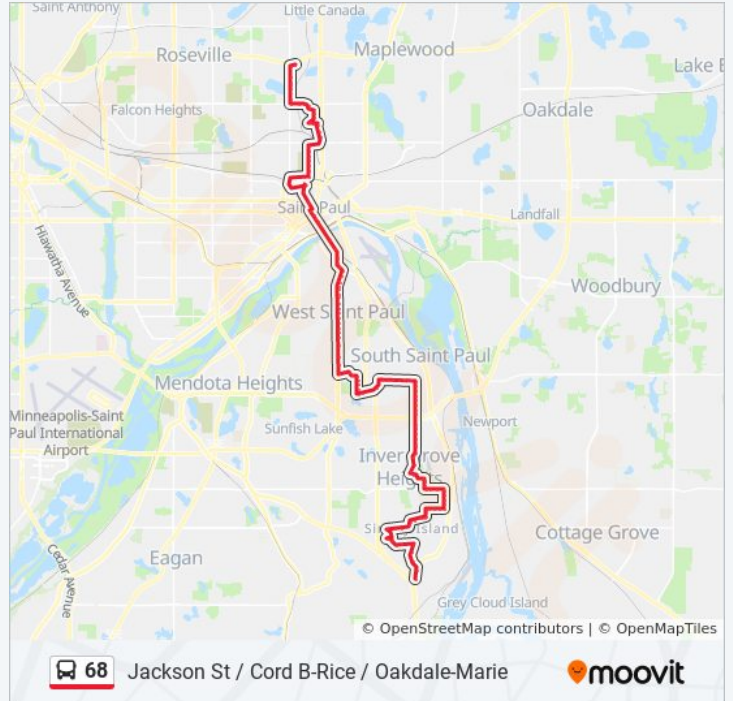

70th St E & Crosby Ave E

70th St E & Cooper Ave E

**Direction:** Jackson St / Cord B-Rice / Oakdale-Marie

**Stops:** 146

**Trip Duration:** 65 min

**Line Summary:**

70th St E & Cloman Ave E

70th St E & Clayton Ave