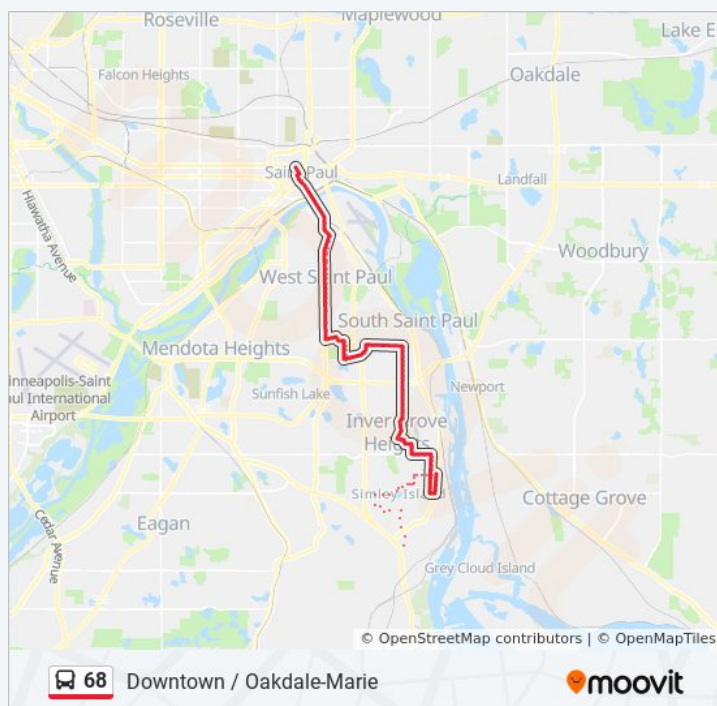

75th St E & Cloman Way

75th St E & Conroy Trail

75th St E & Craig Way

75th St E & Dawn Ave

75th St E & Concord Blvd

Concord Blvd & 78th St E

80th St E & Concord Blvd

Dawn Ave & 80th St E

## 68 bus Info

**Direction:** Downtown / Oakdale-Marie

**Stops:** 115

**Trip Duration:** 41 min

**Line Summary:**

Dawn Ave & 79th St E

Dawn Ave & Davidson Court

Dawn Ave & 78th St E