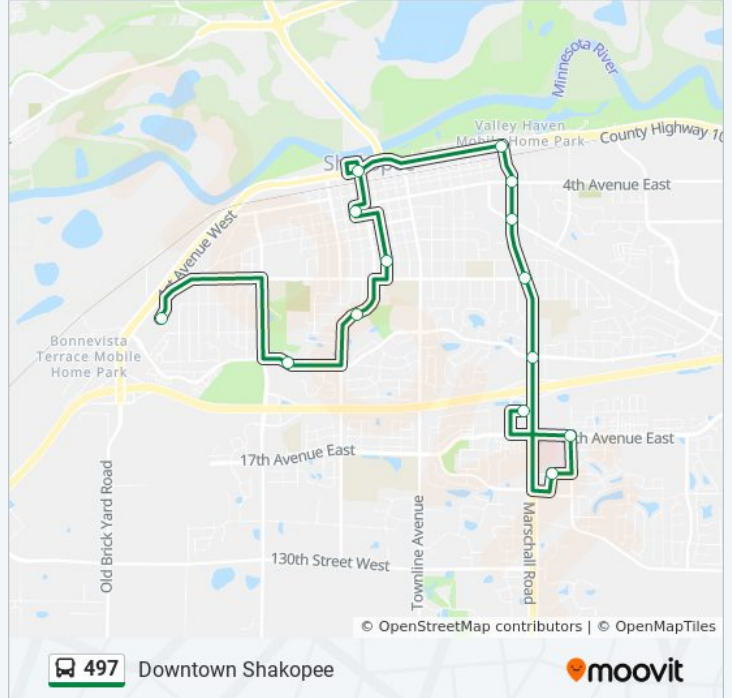

497

Downtown Shakopee

Get The App

The 497 bus line (Downtown Shakopee) has 2 routes. For regular weekdays, their operation hours are:  
 (1) Downtown Shakopee: 7:39 AM - 7:39 PM(2) Marschall Road Transit Station: 5:04 AM - 8:04 PM  
 Use the Moovit App to find the closest 497 bus station near you and find out when is the next 497 bus arriving.

**Direction: Downtown Shakopee**

15 stops

[VIEW LINE SCHEDULE](#)

- Marschall Road Transit Station
- 17 Av at Sarazin St SW Corner
- St. Francis Av. Btwn Marschall/Sarazin (
- Marschall Rd at Vierling Dr SE Corner
- Marschall Rd at 10th Av SE Corner
- Marschall Rd at Eagle Creek Blvd. SE Cor
- Marschall Rd at 4th Av SE Corner
- 1st Av at Marschall Rd NW Corner
- 1st Av at Hueber Park Before Crosswalk
- Fuller St at 1 Av W NW Corner
- 6 Av W at Town Square Mall (Movie Theate
- Vierling Dr at Hyvee Entrance SE Corner
- Fuller St at Thomas (Shakopee Community
- Holmes St at 10th Av NE Corner
- Scott County Government Center at Atwood

**497 bus Info**

**Direction:** Downtown Shakopee

**Stops:** 15

**Trip Duration:** 26 min

**Line Summary:**

**Direction: Marschall Road Transit Station**

14 stops

[VIEW LINE SCHEDULE](#)

- Scott County Government Center at Atwood
- Holmes St at 10th Av NW Corner
- Fuller St at Thomas Av NE Corner
- Vierling Dr Opp Hy Vee
- 6 Av W at Town Square Mall (Movie Theate
- 1st Ave at Fuller St SW Corner
- 1 Av at Marschall Rd SW Corner
- Marschall Rd at 4 Av NW Corner
- Marschall Rd at Gorman St NW Corner
- Marschall Rd at 10 Av NW Corner
- Marschall Rd at Vierling Dr SW Corner
- 17 Av at Sarazin St SW Corner
- St. Francis Av. Btwn Marschall/Sarazin (
- Marschall Road Transit Station