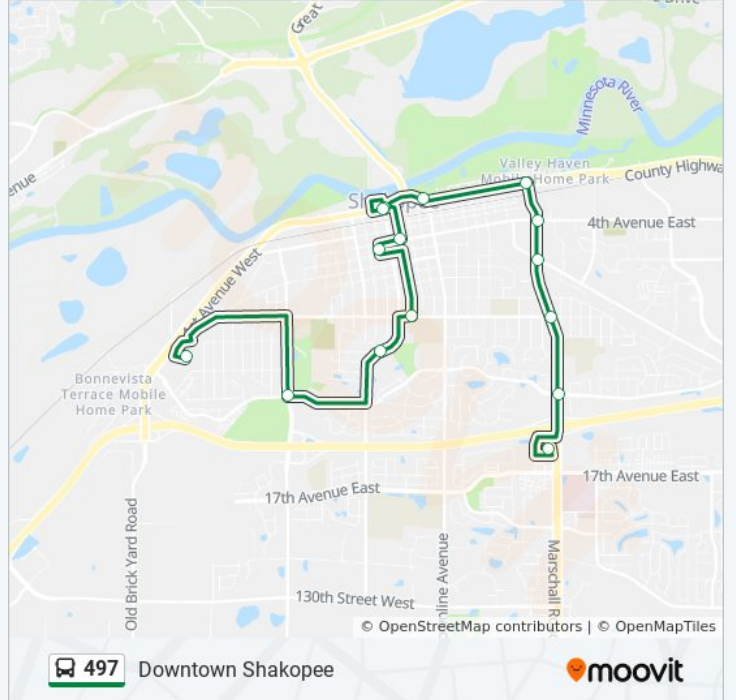

**Direction: Downtown Shakopee**

15 stops

[VIEW LINE SCHEDULE](#)

- Marschall Road Transit Station
- 17 Av at Sarazin St SW Corner
- St. Francis Av. Btwn Marschall/Sarazin (
- Marschall Rd at Vierling Dr SE Corner
- Marschall Rd at 10th Av SE Corner
- Marschall Rd at Eagle Creek Blvd. SE Cor
- Marschall Rd at 4th Av SE Corner
- 1st Av at Marschall Rd NW Corner
- 1st Av at Hueber Park Before Crosswalk
- Fuller St at 1 Av W NW Corner
- 6 Av W at Town Square Mall (Movie Theate
- Vierling Dr at Hyvee Entrance SE Corner
- Fuller St at Thomas (Shakopee Community
- Holmes St at 10th Av NE Corner
- Scott County Government Center at Atwood

**497 bus Info**

**Direction:** Downtown Shakopee

**Stops:** 15

**Trip Duration:** 26 min

**Line Summary:**

**Direction: Marschall Road Transit Station**

14 stops

[VIEW LINE SCHEDULE](#)

- Scott County Government Center at Atwood
- Holmes St at 10th Av NW Corner
- Fuller St at Thomas Av NE Corner
- Vierling Dr Opp Hy Vee
- 6 Av W at Town Square Mall (Movie Theate
- 1st Ave at Fuller St SW Corner
- 1 Av at Marschall Rd SW Corner
- Marschall Rd at 4 Av NW Corner
- Marschall Rd at Gorman St NW Corner
- Marschall Rd at 10 Av NW Corner
- Marschall Rd at Vierling Dr SW Corner
- 17 Av at Sarazin St SW Corner
- St. Francis Av. Btwn Marschall/Sarazin (
- Marschall Road Transit Station

**497 bus Info**

**Direction:** Marschall Road Transit Station

**Stops:** 14

**Trip Duration:** 30 min

**Line Summary:**

497 bus time schedules and route maps are available in an offline PDF at [moovitapp.com](https://moovitapp.com). Use the [Moovit App](#) to see live bus times, train schedule or subway schedule, and step-by-step directions for all public transit in Minneapolis - St. Paul, MN.