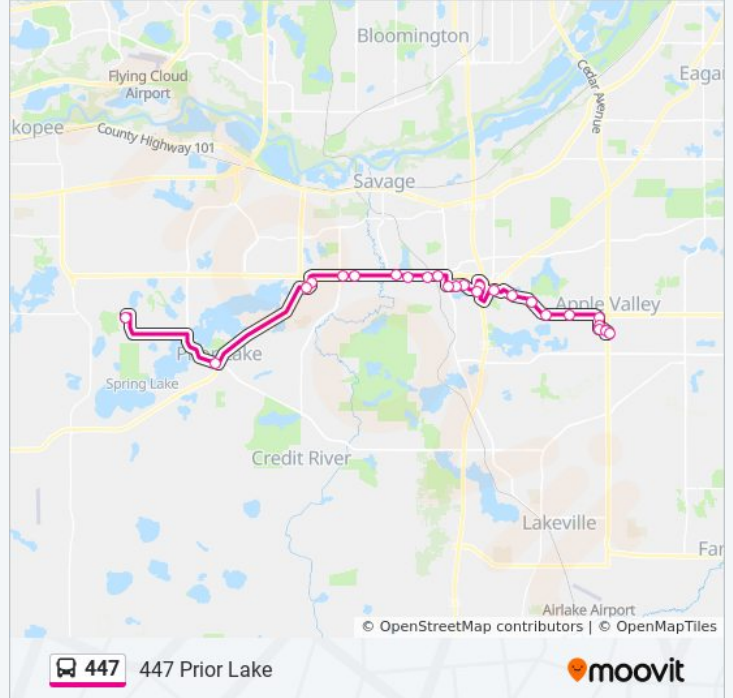

Direction: Apple Valley Transit Station

29 stops

[VIEW LINE SCHEDULE](#)

- Mystic Lake Bus Entrance
- Co Rd 21 (Eagle Creek) at Arcadia Ave SE
- S Park Dr at Hwy 13 Frontage Rd SE Corne
- Quebec Ave at Lake Ridge SE Corner
- Co Rd 42 And Dakota Ave SW Corner
- Co Rd 42 And Vernon Av SW Corner
- Savage Park & Ride
- 141 St at Glendale Rd NE Corner
- Co Rd 42 at Ewing Av SW Corner
- Co Rd 42 at Burnsville Pkwy SW Corner
- Co Rd 42 at Judicial Rd SW Corner (Rosem
- Co Rd 42 at Morgan Av SE Corner
- 143 St at Co Rd 5 SE Corner
- 143 St at Irving Av S Corner (Before Irv
- 143 St at Burnhaven Dr SW Corner
- Burnhaven Dr at Regent Ln NW Corner (Sto
- Burnsville Center Mall
- Burnhaven Dr at Executive Blvd SW Corner
- Grand Ave at Southcross Dr NE Corner
- Grand Ave at Neon Apartments SW Corner
- Co Rd 42 at Portland Av SW Corner
- Co Rd 42 at Lac Lavon Dr (Co Rd 11) SW C

447 bus Info

Direction: Apple Valley Transit Station

Stops: 29

Trip Duration: 53 min

Line Summary:

Co Rd 42 at Southcross Dr SW Corner (Sum
 Co Rd 42 at Garden View SW Corner
 Pennock Ln at Co Rd 42 SW Corner
 Pennock Ln at Fireside Dr NW Corner
 Whitney Dr at Pennock Ln SE Corner
 Whitney Dr at Whitney Dr SW Corner
 Apple Valley Transitway Station

Direction: Mystic Lake

27 stops

[VIEW LINE SCHEDULE](#)

Apple Valley Transitway Station Sb
 Whitney Dr at Whitney Dr SE Corner
 Whitney Dr at Pennock Ln NE Corner
 Pennock Ln at 153 St NE Corner
 Pennock Ln at Grace Lutheran Church E Co
 Co. Rd 42 at Pennock Lane NW Corner
 Co Rd 42 at Garden View Dr NE Corner
 Co Rd 42 at Summit Oaks Dr NE Corner
 Co Rd 42 at Co Rd 11 NE Corner (Lac Lavo
 Co Rd 42 at Portland Av NE Corner
 145th St at Grand NE Corner
 Grand Ave at Southcross Dr NW Corner
 Burnhaven Dr at Executive Blvd SE Corner
 Burnsville Center Mall
 143 St at Burnhaven Dr NW Corner
 143 St at Irving Av NE Corner
 143 St at Whispering Oaks NE Corner
 Co Rd 42 at Newton Av NE Corner