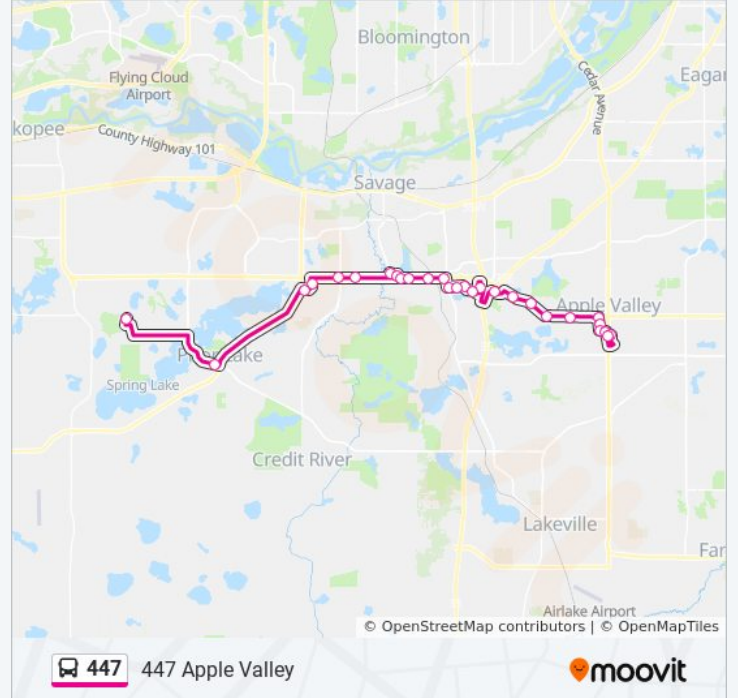

447 bus Info

Direction: Mystic Lake

Stops: 27

Trip Duration: 45 min

Line Summary:

Co Rd 42 at Judicial Rd NE Corner

Co Rd 42 at Burnsville Pkwy NE Corner

Savage Park & Ride

Co Rd 42 at Vernon Av NE Corner

Co Rd 42 And Dakota Ave NE Corner

Quebec Ave at Lake Ridge SW Corner

S Park Dr at Target NE Corner

Co Rd 21 (Eagle Creek) at Main Ave NW Co

Mystic Lake Bus Entrance

447 bus time schedules and route maps are available in an offline PDF at moovitapp.com. Use the [Moovit App](#) to see live bus times, train schedule or subway schedule, and step-by-step directions for all public transit in Minneapolis - St. Paul, MN.