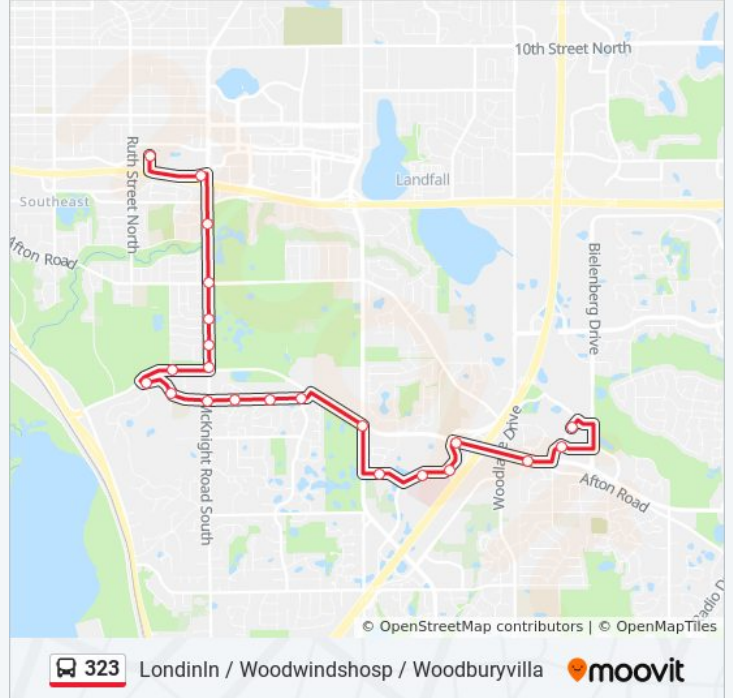

Use the Moovit App to find the closest 323 bus station near you and find out when is the next 323 bus arriving.

Direction: Londinln / Woodwindshosp / Woodburyvilla

22 stops

[VIEW LINE SCHEDULE](#)

Pedersen St & Sun Ray Transit Center - G

Weir Dr & Woodwinds Health

Weir Dr & Valley Creek Mall

Valley Creek Rd & Weir Dr

Valley Creek Rd & Valley Creek Plz

323 bus Time Schedule

Londinln / Woodwindshosp / Woodburyvilla Route
Timetable:

Sunday	6:28 AM - 11:44 PM
Monday	5:50 AM - 11:45 PM
Tuesday	5:50 AM - 11:45 PM
Wednesday	5:50 AM - 11:45 PM
Thursday	5:50 AM - 11:45 PM
Friday	5:50 AM - 11:45 PM
Saturday	6:24 AM - 11:44 PM

323 bus Info

Direction: Londinln / Woodwindshosp / Woodburyvilla

Stops: 22

Trip Duration: 19 min

Line Summary:

Queens Dr & Currell Blvd

Queens Dr & Woodbury Theatre

Direction: Woodwinds Hosp / Londin Ln / Sun Ray Tc

24 stops

[VIEW LINE SCHEDULE](#)

Queens Dr & Woodbury Theatre

Queens Dr & Currell Blvd

Valley Creek Rd & Valley Creek Plz

Weir Dr & Valley Creek Rd

Weir Dr & Valley Creek Mall

Weir Dr & Woodwinds Dr