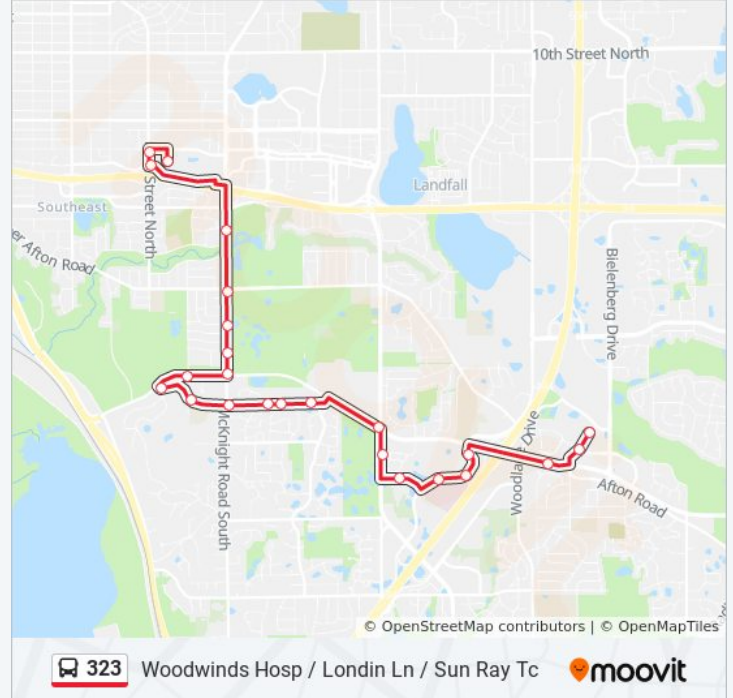

24 stops

[VIEW LINE SCHEDULE](#)

Queens Dr & Woodbury Theatre

Queens Dr & Currell Blvd

Valley Creek Rd & Valley Creek Plz

Weir Dr & Valley Creek Rd

Weir Dr & Valley Creek Mall

Weir Dr & Woodwinds Dr

Pouliot Pkwy & Century Cir

Century Ave S & Parkwood Dr

Lower Afton Rd E & Century Ave S

Londin Lane & Sterling St

Londin Lane & Crestview Dr

Londin Lane & Parkview Lane E

Londin Lane & Mcknight Rd

Londin Ln & Winthrop St S

323 bus Info

Direction: Woodwinds Hosp / Londin Ln / Sun Ray Tc

Stops: 24

Trip Duration: 20 min

Line Summary:

Mcknight Rd & Edgebrook Ave

Mcknight Rd & Upper Afton Rd

Mcknight Rd & Mcknight Village Apts

Hudson Rd & Ruth St

Ruth St & Wilson Ave

Pedersen St & Sun Ray Transit Center - G

323 bus time schedules and route maps are available in an offline PDF at moovitapp.com. Use the [Moovit App](#) to see live bus times, train schedule or subway schedule, and step-by-step directions for all public transit in Minneapolis - St. Paul, MN.