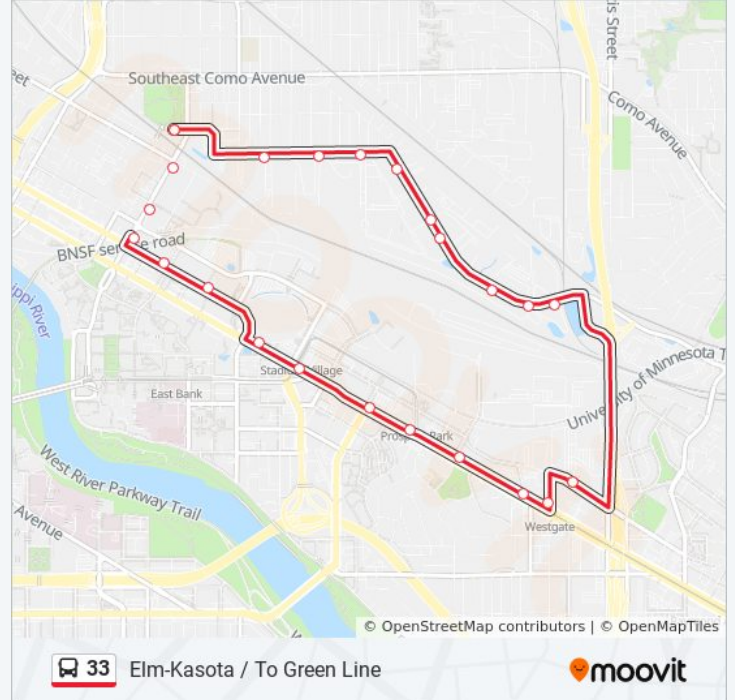

Direction: Elm-Kasota / To Green Line

24 stops

[VIEW LINE SCHEDULE](#)

- Berry St & University Ave
- University Ave & Bedford St SE
- University Ave & Malcolm Ave SE
- University Ave SE & 29th Ave SE
- University Ave SE & 27th Ave SE
- University Ave SE & 23rd Ave (Huron)
- University Ave SE & Oak St SE
- 4th St Se & Ridder Arena
- 4th St SE & 17th Ave SE
- 15th Ave SE & 4th St SE
- 15th Ave SE & 6th St SE
- 15th Ave SE & 8th St SE
- 15th Ave SE & Rollins Ave
- Elm St SE & 19th Ave SE
- Elm St SE & 22nd Ave SE
- Elm St SE & 24th Ave SE
- Kasota Ave SE & #828
- Kasota Ave SE & Kasota Circle
- Kasota Ave SE & #701
- Kasota Ave SE & Bridal Veil Circle
- Kasota Ave SE & #500
- Kasota Ave SE & #2550

33 bus Info

Direction: Elm-Kasota / To Green Line

Stops: 24

Trip Duration: 19 min

Line Summary:

Territorial Rd & Westgate Dr

Berry St & University Ave

Direction: Elm-Kasota / To Green Line

University Ave SE & 29th Ave SE

University Ave SE & 27th Ave SE

University Ave SE & 23rd Ave (Huron)

University Ave SE & Oak St SE

33 bus Time Schedule

Elm-Kasota / To Green Line Route Timetable:

Sunday	Not Operational
Monday	3:11 PM - 5:41 PM
Tuesday	3:11 PM - 5:41 PM
Wednesday	3:11 PM - 5:41 PM
Thursday	3:11 PM - 5:41 PM
Friday	3:11 PM - 5:41 PM
Saturday	3:11 PM - 5:11 PM

33 bus Info

Direction: Elm-Kasota / To Green Line

Stops: 24

Trip Duration: 20 min

Line Summary:

4th St Se & Ridder Arena
4th St SE & 17th Ave SE
15th Ave SE & 4th St SE
15th Ave SE & 6th St SE
15th Ave SE & 8th St SE
Rollins Ave SE & #1410