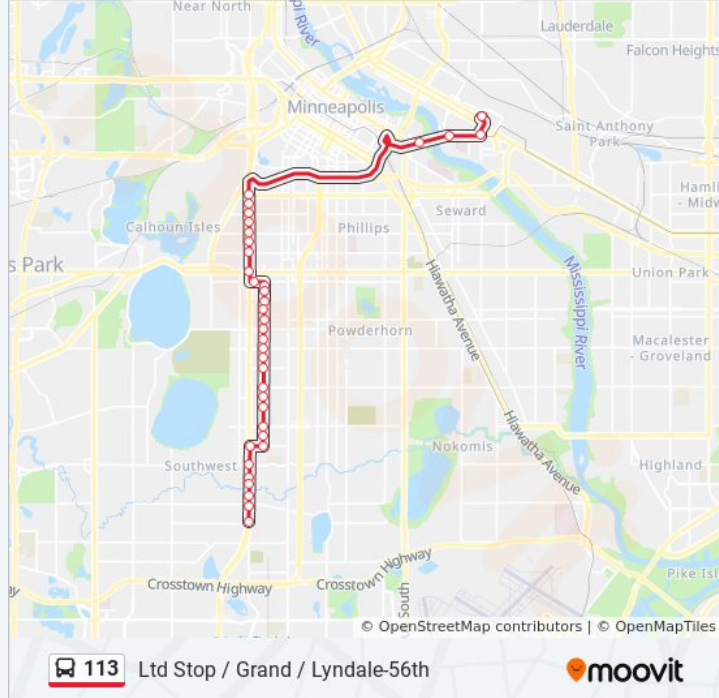

Direction: Ltd Stop / Grand / Lyndale-56th

35 stops

[VIEW LINE SCHEDULE](#)

- Oak St SE & 4th St SE
- Oak St Se & Washington Ave Se
- Washington Ave & Coffman Union (Northrop)
- Washington Ave & Willey Hall
- Lyndale Ave S & Franklin Ave W
- Lyndale Ave S & 22nd St W
- Lyndale Ave S & 24th St W
- Lyndale Ave S & 25th St W
- Lyndale Ave S & 26th St W
- Lyndale Ave S & 27th St W
- Lyndale Ave S & 28th St W
- Lyndale Ave S & Lake St W
- 31st St W & Garfield Ave S
- Grand Ave S & 31st St W
- Grand Ave S & 32nd St W
- Grand Ave S & 33rd St W
- Grand Ave S & 34th St W
- Grand Ave S & 35th St W
- Grand Ave S & 37th St W
- Grand Ave S & 38th St W
- Grand Ave S & 39th St W
- Grand Ave S & 40th St W

113 bus Info

Direction: Ltd Stop / Grand / Lyndale-56th
Stops: 35
Trip Duration: 40 min
Line Summary:

Grand Ave S & 42nd St W

Grand Ave S & 43rd St W

Grand Ave S & 44th St W

Grand Ave S & 46th St W

Grand Ave S & 47th St W

Grand Ave S & 48th St W

48th St W & Lyndale Ave S

Lyndale Ave S & 50th St W

Lyndale Ave S & 51st St W

Lyndale Ave S & Minnehaha Pkwy

Lyndale Ave S & 53rd St W

Lyndale Ave S & 54th St W

Lyndale Ave S & 56th St W

Direction: Ltd Stop / U Of M

41 stops

[VIEW LINE SCHEDULE](#)

Lyndale Ave & 58th St/57th St - Layover

Lyndale Ave S & 57th St W

Lyndale Ave S & 56th St W

Lyndale Ave S & 54th St W

Lyndale Ave S & 53rd St W