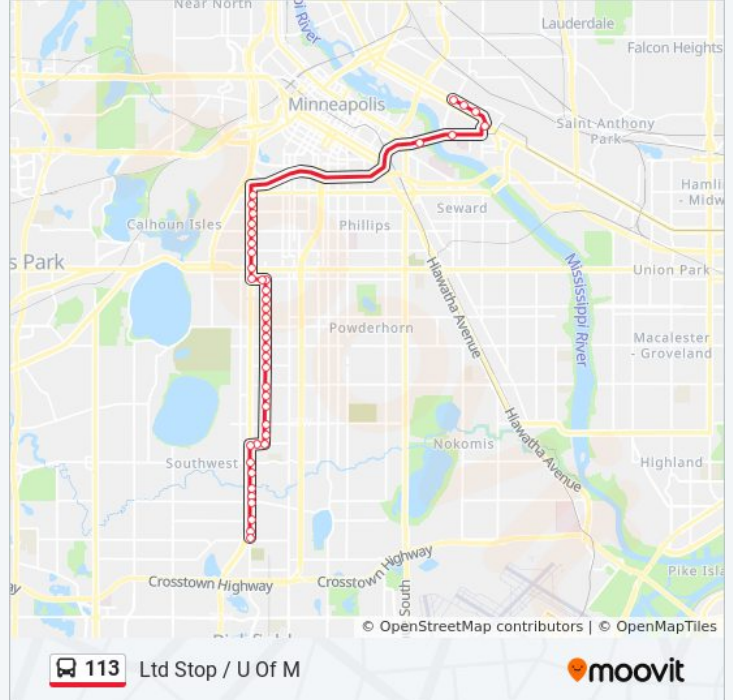

Direction: Ltd Stop / U Of M

41 stops

[VIEW LINE SCHEDULE](#)

Lyndale Ave & 58th St/57th St - Layover

Lyndale Ave S & 57th St W

Lyndale Ave S & 56th St W

Lyndale Ave S & 54th St W

Lyndale Ave S & 53rd St W

113 bus Info

Direction: Ltd Stop / U Of M

Stops: 41

Trip Duration: 39 min

Line Summary:

Grand Ave S & 40th St W

Grand Ave S & 39th St W

Grand Ave S & 38th St W

Lyndale Ave S & Lake St W

Lyndale Ave S & 28th St W

Lyndale Ave S & 27th St W

Lyndale Ave S & 26th St W

Lyndale Ave S & 25th St W

Lyndale Ave S & 24th St W

Lyndale Ave S & 22nd St W

Lyndale Ave S & Franklin Ave W

Washington Ave & Anderson Hall

Washington Ave & Coffman Union

Oak St SE & University Ave SE

4th St Se & Ridder Arena

4th St SE & 17th Ave SE

4th St SE & 15th Ave SE

113 bus time schedules and route maps are available in an offline PDF at moovitapp.com. Use the [Moovit App](#) to see live bus times, train schedule or subway schedule, and step-by-step directions for all public transit in Minneapolis - St. Paul, MN.