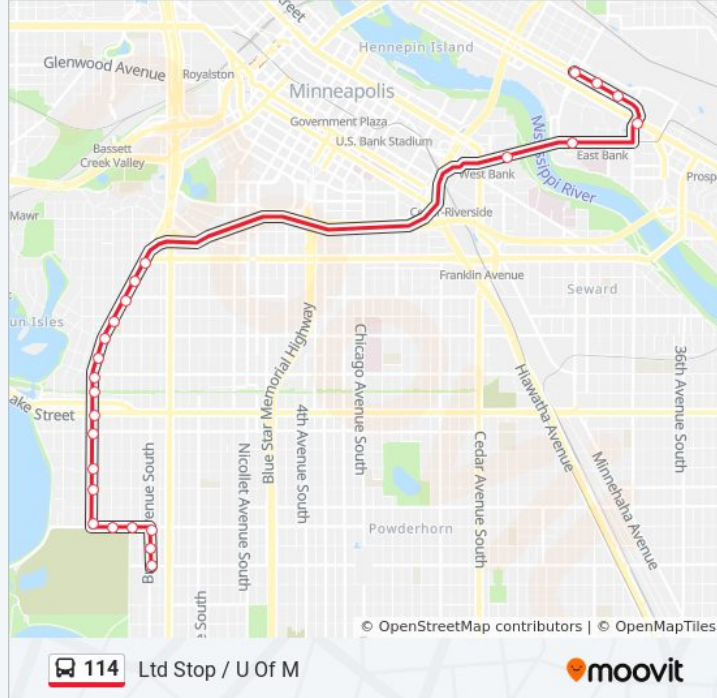

 114

Ltd Stop / Hennepin-36 / Bryant-38st

[View In Website Mode](#)

The 114 bus line (Ltd Stop / Hennepin-36 / Bryant-38st) has 2 routes. For regular weekdays, their operation hours are:  
 (1) Ltd Stop / Hennepin-36 / Bryant-38st: 4:13 PM - 5:15 PM(2) Ltd Stop / U Of M: 7:01 AM - 7:55 AM  
 Use the Moovit App to find the closest 114 bus station near you and find out when is the next 114 bus arriving.

**Direction: Ltd Stop / Hennepin-36 / Bryant-38st**

19 stops

[VIEW LINE SCHEDULE](#)

- Oak St SE & 4th St SE
- Oak St Se & Washington Ave Se
- Washington Ave & Coffman Union (Northrop)
- Washington Ave & Willey Hall
- Hennepin Ave & Franklin Ave W
- Hennepin Ave S & 22nd St W
- Hennepin Ave S & 24th St W
- Hennepin Ave S & 25th St W
- Hennepin Ave S & 26th St W
- Hennepin Ave S & 27th St W
- Hennepin Ave S & 28th St W
- Hennepin Ave & Uptown Station - Gate A
- Hennepin Ave S & Lagoon Ave
- Hennepin Ave S & 31st St W
- Hennepin Ave & 33rd St W
- Hennepin Ave S & 34th St W
- 36th St W & Hennepin Ave
- 36th St W & Dupont Ave S
- 38th St W & Lyndale Ave S

**114 bus Info**

**Direction:** Ltd Stop / Hennepin-36 / Bryant-38st

**Stops:** 19

**Trip Duration:** 37 min

**Line Summary:**

Washington Ave & Coffman Union

Oak St SE & University Ave SE

4th St Se & Ridder Arena

4th St SE & 17th Ave SE

4th St SE & 15th Ave SE

114 bus time schedules and route maps are available in an offline PDF at [moovitapp.com](https://moovitapp.com). Use the [Moovit App](#) to see live bus times, train schedule or subway schedule, and step-by-step directions for all public transit in Minneapolis - St. Paul, MN.