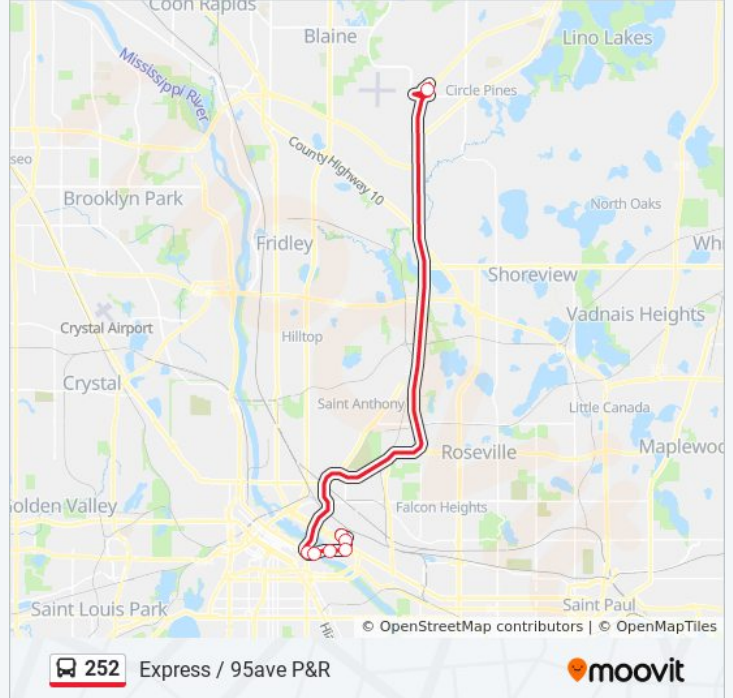

 252

Express / 95ave P&R

Get The App

The 252 bus line (Express / 95ave P&R) has 2 routes. For regular weekdays, their operation hours are:

(1) Express / 95ave P&R: 4:34 PM(2) Express / U Of M: 7:10 AM

Use the Moovit App to find the closest 252 bus station near you and find out when is the next 252 bus arriving.

### Direction: Express / 95ave P&R

7 stops

[VIEW LINE SCHEDULE](#)

5th St SE & Lot #37 Layover

Oak St SE & 4th St SE

Oak St Se & Washington Ave Se

Washington Ave & Coffman Union (Northrop)

Washington Ave & Willey Hall

Cedar Ave S & Washington Ave (15th Ave)

95th Ave P&R & Shelter

### 252 bus Info

**Direction:** Express / 95ave P&R

**Stops:** 7

**Trip Duration:** 37 min

**Line Summary:**

**Direction: Express / U Of M**

9 stops

[VIEW LINE SCHEDULE](#)