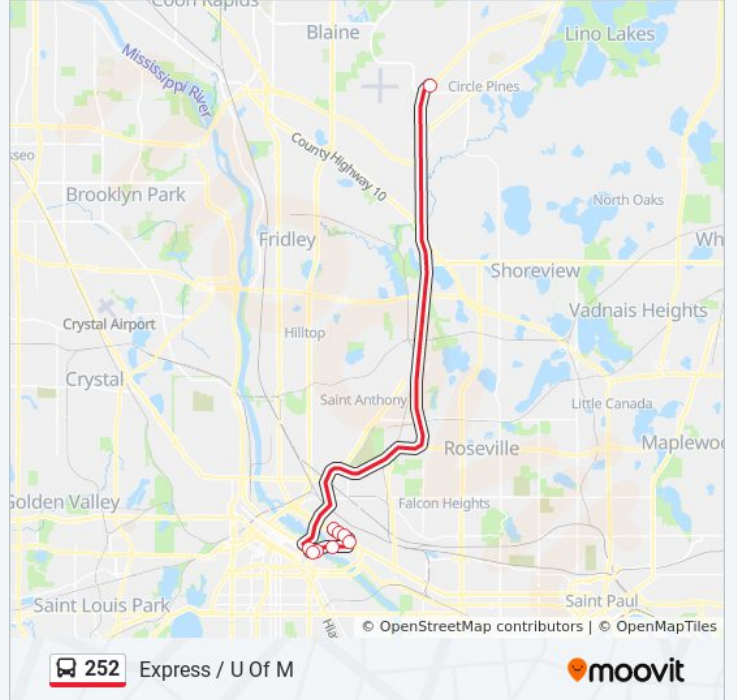

### Direction: Express / 95ave P&R

7 stops

[VIEW LINE SCHEDULE](#)

5th St SE & Lot #37 Layover

Oak St SE & 4th St SE

Oak St Se & Washington Ave Se

Washington Ave & Coffman Union (Northrop)

Washington Ave & Willey Hall

### 252 bus Info

**Direction:** Express / 95ave P&R

**Stops:** 7

**Trip Duration:** 37 min

**Line Summary:**

**Direction: Express / U Of M**

9 stops

[VIEW LINE SCHEDULE](#)

95th Ave P&R & Shelter

Washington Ave S & 15th Ave S

Washington Ramp & Cedar Ave S

Washington Ave & Anderson Hall

Washington Ave & Coffman Union

Oak St SE & University Ave SE

4th St Se & Ridder Arena

4th St SE & 17th Ave SE

**252 bus Info**

**Direction:** Express / U Of M

**Stops:** 9

**Trip Duration:** 29 min

**Line Summary:**

252 bus time schedules and route maps are available in an offline PDF at [moovitapp.com](https://moovitapp.com). Use the [Moovit App](#) to see live bus times, train schedule or subway schedule, and step-by-step directions for all public transit in Minneapolis - St. Paul, MN.