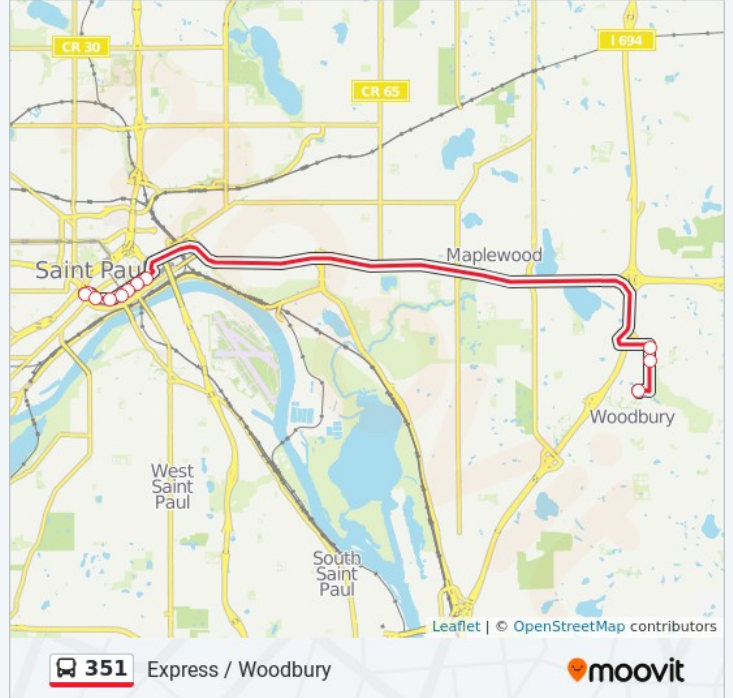

7th St W & Old 6th St W

Smith Ramp & Layover

Smith Ramp & Layover

5th St & 7th St W

5th St & Market St

5th St & Wabasha St / Cedar St

5th St & Minnesota St

5th St & Jackson St

5th St & Sibley St / Wacouta St

Woodbury Theatre

**351 bus Time Schedule**

Express / Woodbury Route Timetable:

Sunday	Not Operational
Monday	3:37 PM - 4:31 PM
Tuesday	3:37 PM - 4:31 PM
Wednesday	3:37 PM - 4:31 PM
Thursday	3:37 PM - 4:31 PM
Friday	3:37 PM - 4:31 PM
Saturday	Not Operational

**351 bus Info**

**Direction:** Express / Woodbury

**Stops:** 8

**Trip Duration:** 21 min

**Line Summary:**

351 bus time schedules and route maps are available in an offline PDF at [moovitapp.com](https://moovitapp.com). Use the [Moovit App](#) to see live bus times, train schedule or subway schedule, and step-by-step directions for all public transit in Minneapolis - St. Paul, MN.