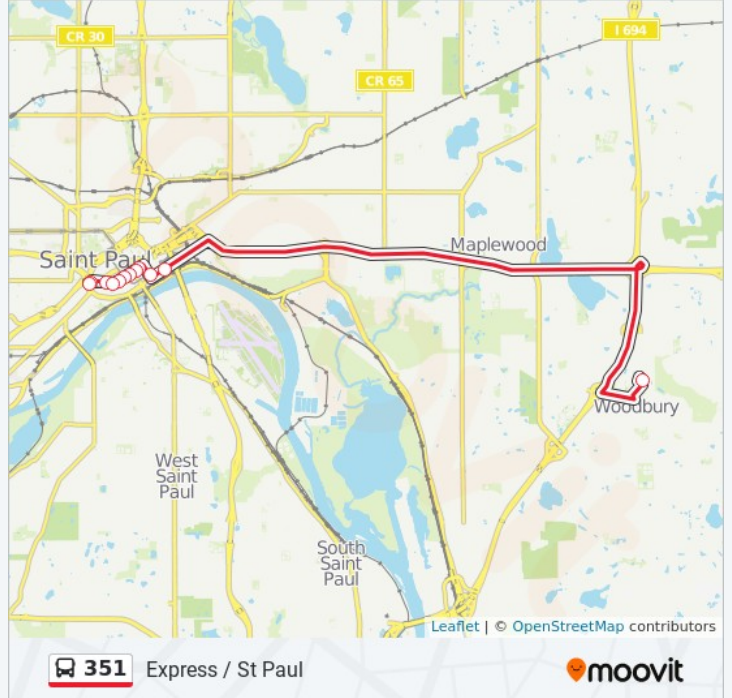

## Direction: Express / St Paul

7 stops

[VIEW LINE SCHEDULE](#)

Woodbury Theatre

6th St E & Wall St

7th St E & Robert St N

7th St E & Cedar St

7th St W & St Peter St

7th St W & Old 6th St W

Smith Ramp & Layover

## 351 bus Info

**Direction:** Express / St Paul

**Stops:** 7

**Trip Duration:** 22 min

**Line Summary:**

**Direction: Express / Woodbury**

8 stops

[VIEW LINE SCHEDULE](#)

Smith Ramp & Layover

5th St & 7th St W

5th St & Market St

5th St & Wabasha St / Cedar St

5th St & Minnesota St

5th St & Jackson St

5th St & Sibley St / Wacouta St

Woodbury Theatre