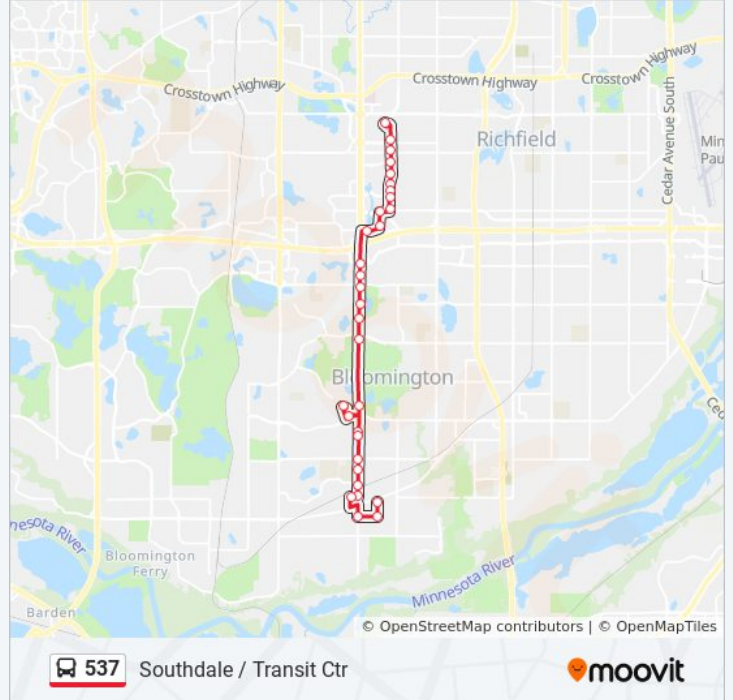

**537 bus Info**

**Direction:** Southdale / Transit Ctr

**Stops:** 31

**Trip Duration:** 22 min

**Line Summary:**

France Ave S & American Blvd

Minnesota Dr & France Ave / Edinborough

Edinborough Way & Minnesota Dr

Edinborough Way & 76th St W

York Ave S & 76th St W

York Ave S & Parklawn Ave

York Ave S & Yorkdale Townhomes

York Ave S & Southdale Ymca

York Ave S & #7201 - Durham Apts

York Ave S & Hazelton Rd

York Ave S & 70th St W

York Ave S & 69th St W

Southdale Transit Center & Gate B

**Direction: Valley West / Normandale / College**

28 stops

[VIEW LINE SCHEDULE](#)

Southdale Transit Center & Gate B

Southdale Exit & York Ave

York Ave S & 69th St W