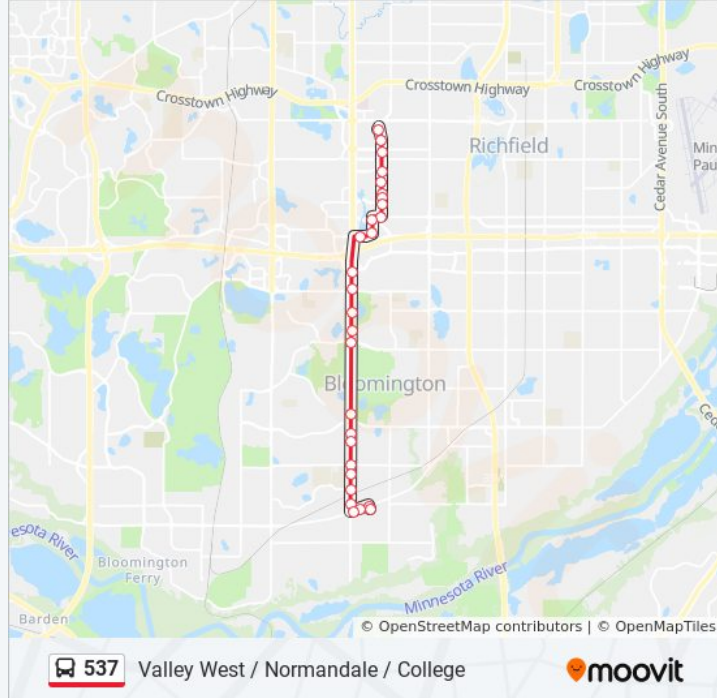

**Trip Duration:** 20 min

**Line Summary:**

France Ave S & 90th St W

France Ave S & 98th St W

France Ave S & Pebblebrook Dr

France Ave S & 100th St W

France Ave S & 102nd St W

France Ave S & 104th St W

France Ave S & Heritage Hills Dr

France Ave S & Valley West Center

Old Shakopee Rd & France Ave S

Old Shakopee Rd & Drew Ave S

Old Shakopee Rd & Beard Ave S

Beard Ave S & Old Shakopee Rd

537 bus time schedules and route maps are available in an offline PDF at [moovitapp.com](https://moovitapp.com). Use the [Moovit App](#) to see live bus times, train schedule or subway schedule, and step-by-step directions for all public transit in Minneapolis - St. Paul, MN.