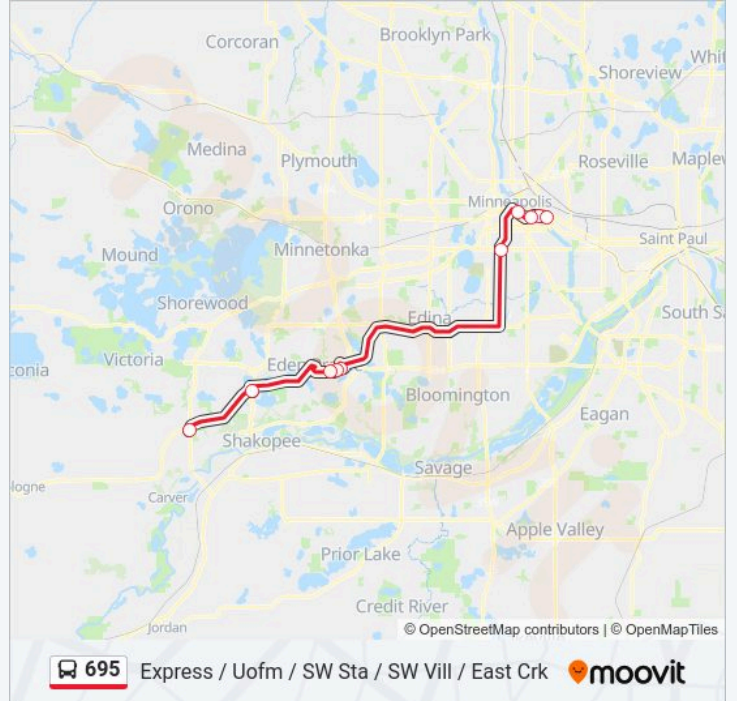

Use the Moovit App to find the closest 695 bus station near you and find out when is the next 695 bus arriving.

Direction: Express / Uofm / SW Sta / SW Vill / East Crk

10 stops

[VIEW LINE SCHEDULE](#)

Oak St SE & Delaware St SE

Washington Ave & Coffman Union (Northrop)

Washington Ave & Willey Hall

3rd St S & Chicago Ave S

I-35w & Lake St Station

SW Station P&R & Technology Dr

Technology Dr & St Andrew Lutheran

Technology Dr & Mts - #14000

Southwest Vill P&R & Great Plains Blvd

East Creek Station P&R & Hwy 41/Hwy 212

695 bus Time Schedule

Express / Uofm / SW Sta / SW Vill / East Crk Route

Timetable:

Monday	3:44 PM-5:10 PM
Tuesday	3:44 PM-5:10 PM
Wednesday	3:44 PM-5:10 PM
Thursday	3:44 PM-5:10 PM
Friday	3:44 PM-5:10 PM
Saturday	Not Operational
Sunday	Not Operational

695 bus Info**Direction:** Express / Uofm / SW Sta / SW Vill / East Crk**Stops:** 10**Trip Duration:** 65 min**Line Summary:**

Direction: Express / East Crk / SW Vill / SW Sta / Uofm

8 stops

[VIEW LINE SCHEDULE](#)