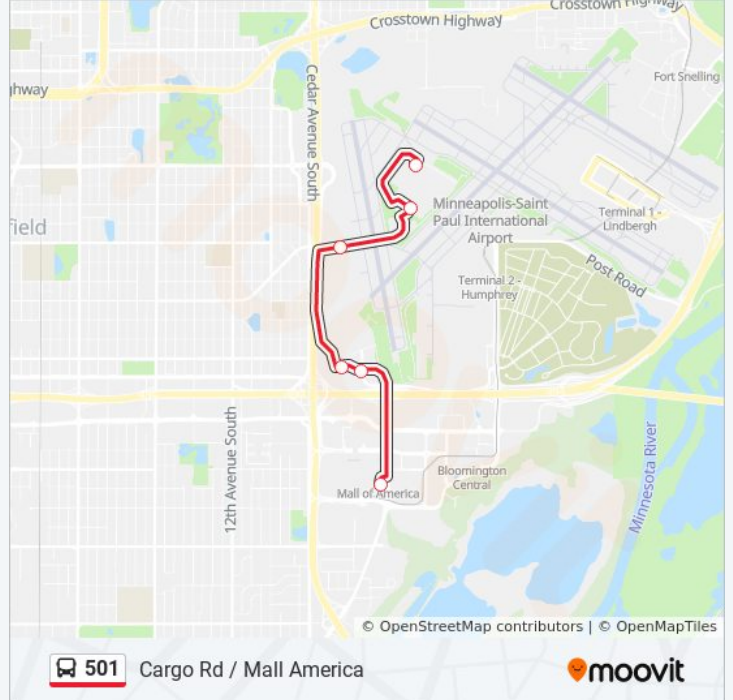

Use the Moovit App to find the closest 501 bus station near you and find out when is the next 501 bus arriving.

**Direction: Cargo Rd / Mall America**

6 stops

[VIEW LINE SCHEDULE](#)

Cargo Rd & Fed Ex - Terminal

Cargo Rd & Airport Rd

Cargo Rd & #1940

77th St E & Longfellow Ave S

77th St E & Airport Lane

Moa Transit Station Gate C

**501 bus Time Schedule**

Cargo Rd / Mall America Route Timetable:

Sunday	Not Operational
Monday	10:44 PM - 11:14 PM
Tuesday	10:44 PM - 11:14 PM
Wednesday	10:44 PM - 11:14 PM
Thursday	10:44 PM - 11:14 PM
Friday	10:44 PM - 11:14 PM
Saturday	Not Operational

**501 bus Info**

**Direction:** Cargo Rd / Mall America

**Stops:** 6

**Trip Duration:** 11 min

**Line Summary:**

**Direction: Cargo Rd / Mall America**

7 stops

[VIEW LINE SCHEDULE](#)

- Moa Transit Station Gate C
- 77th St E & 22nd Ave S
- 77th St E & Longfellow Ave S
- Longfellow Ave S & Cargo Rd
- Cargo Rd & #2005
- Cargo Rd & Airport Rd
- Cargo Rd & Fed Ex - Terminal

**501 bus Time Schedule**