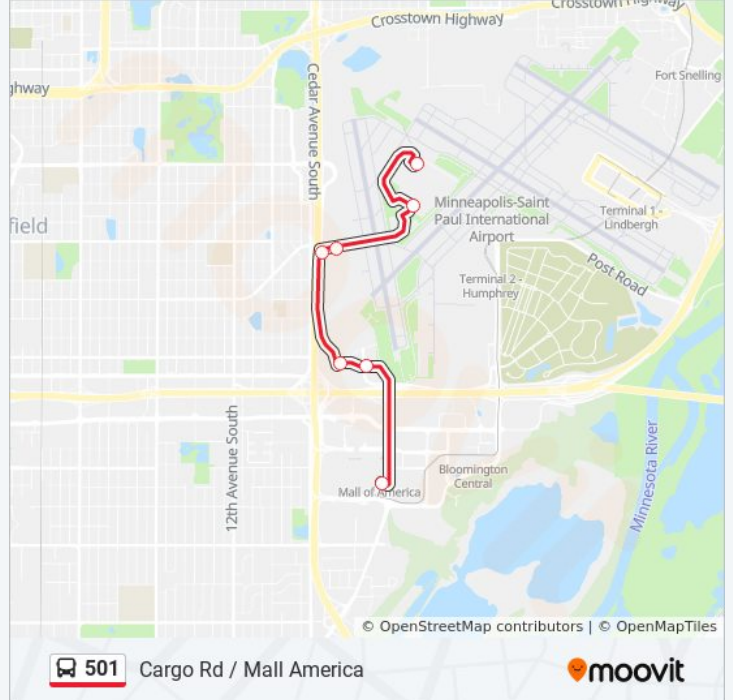

**501 bus Info**

**Direction:** Cargo Rd / Mall America

**Stops:** 6

**Trip Duration:** 11 min

**Line Summary:**

**Direction: Cargo Rd / Mall America**

7 stops

[VIEW LINE SCHEDULE](#)

- Moa Transit Station Gate C
- 77th St E & 22nd Ave S
- 77th St E & Longfellow Ave S
- Longfellow Ave S & Cargo Rd
- Cargo Rd & #2005
- Cargo Rd & Airport Rd
- Cargo Rd & Fed Ex - Terminal

**501 bus Time Schedule**

Cargo Rd / Mall America Route Timetable:

Sunday	Not Operational
Monday	5:35 PM - 6:05 PM
Tuesday	5:35 PM - 6:05 PM
Wednesday	5:35 PM - 6:05 PM
Thursday	5:35 PM - 6:05 PM
Friday	5:35 PM - 6:05 PM
Saturday	Not Operational

**501 bus Info**

**Direction:** Cargo Rd / Mall America

**Stops:** 7

**Trip Duration:** 11 min

**Line Summary:**

501 bus time schedules and route maps are available in an offline PDF at [moovitapp.com](https://moovitapp.com). Use the [Moovit App](#) to see live bus times, train schedule or subway schedule, and step-by-step directions for all public transit in Minneapolis - St. Paul, MN.