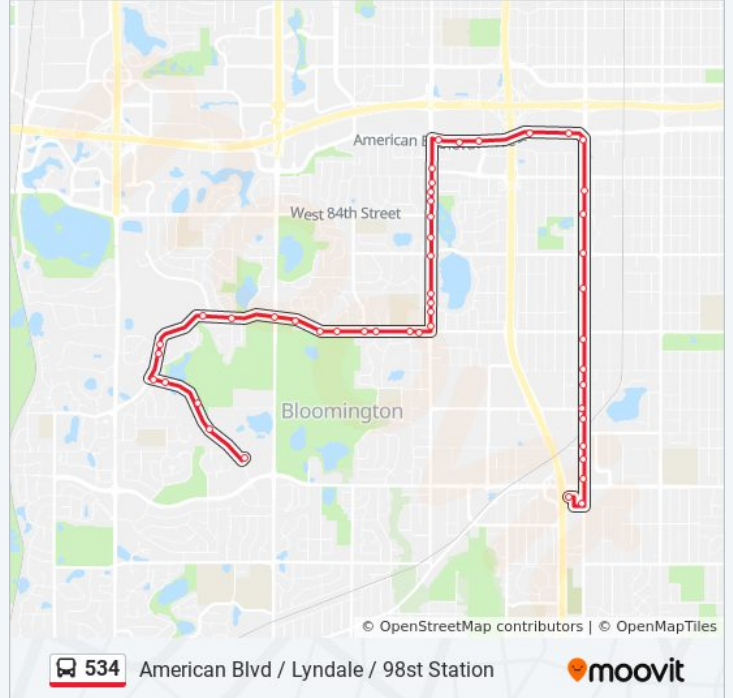

**534 bus Info**

**Direction:** American Blvd / Lyndale / 98st Station

**Stops:** 58

**Trip Duration:** 23 min

**Line Summary:**

90th St W & Tretbaugh Dr  
90th St W & Beard Ave S  
90th St W & York Rd  
90th St W & Washburn Circle  
90th St W & Vincent Ave S  
90th St W & Russell Ave S  
90th St W & Queen Ave S  
Penn Ave S & 90th St W  
Penn Ave S & 89th St W  
Penn Ave S & Penn Lake Circle  
Penn Ave S & 88th St W  
Penn Ave S & 86th St W  
Penn Ave S & Penn Circle  
Penn Ave S & 84th St W  
Penn Ave S & Queen Ave S  
Penn Ave S & 83rd St W  
Penn Ave S & Dixon Dr  
Penn Ave S & 82nd St W  
American Blvd & Penn Ave S  
American Blvd & Morgan Circle  
American Blvd & Knox Ave S  
American Blvd W & Fremont Ave S  
American Blvd W & Bryant Ave S  
Lyndale Ave S & American Blvd  
Lyndale Ave S & 83rd St W  
Lyndale Ave S & Lyndale Circle  
Lyndale Ave S & 86th St W  
Lyndale Ave S & 86th St / 90th St W  
Lyndale Ave S & 90th St W  
Lyndale Ave S & 92nd St W  
Lyndale Ave S & 92nd St / 93rd St W  
Lyndale Ave S & 94th St W  
Lyndale Ave S & 94th St / 95th St W

Lyndale Ave S & 96th St W

Lyndale Ave S & 96th St W

Lyndale Ave S & 98th St W

Lyndale Ave S & 99th St W

I-35w & 98th Street Station Gate D

**Direction: Normandale / College**

42 stops

[VIEW LINE SCHEDULE](#)