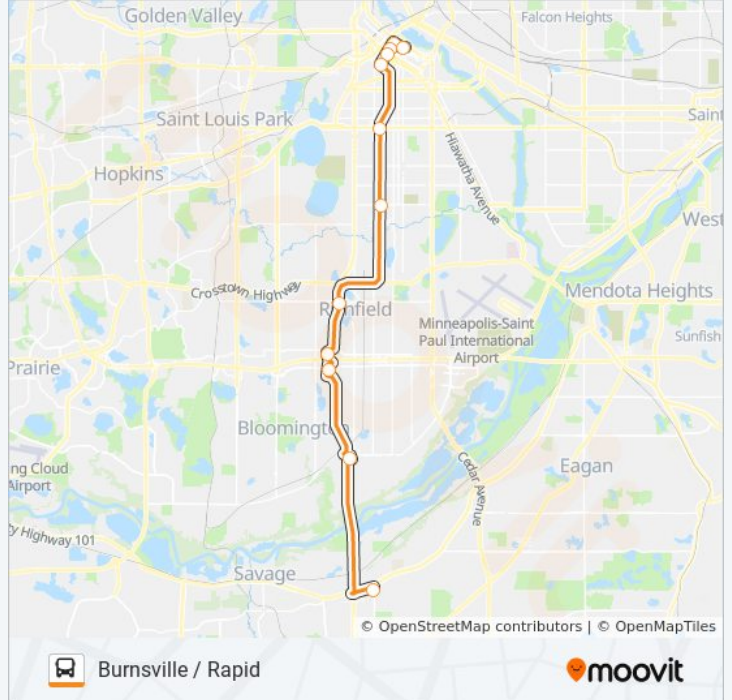

Use the Moovit App to find the closest METRO ORANGE LINE bus station near you and find out when is the next METRO ORANGE LINE bus arriving.

**Direction: Burnsville / Rapid**

12 stops

[VIEW LINE SCHEDULE](#)

Gateway Ramp Layover

Marquette Av S At 3 St S Sw Corner

Marquette Av S At 5 St S Sw Corner

Marquette Av S At 7 St S Sw Corner

Marquette Av S At 11 St S Sw Corner

I-35w &amp; Lake St Station

I-35w &amp; 46th St Station

I-35w &amp; 66th St Station

Knox Ave &amp; 76th St Station

Knox Ave &amp; American Blvd Station

I-35w &amp; 98th St Station

Burnsville Heart Of the City Station

**METRO ORANGE LINE bus Time Schedule**

Burnsville / Rapid Route Timetable:

**Direction: Minneapolis / Rapid**

13 stops

[VIEW LINE SCHEDULE](#)

Burnsville Heart Of the City Station

I-35w & Burnsville Pkwy Station

I-35w & 98th Street Station

Knox Ave & American Blvd Station

Knox Ave & 76th St Station