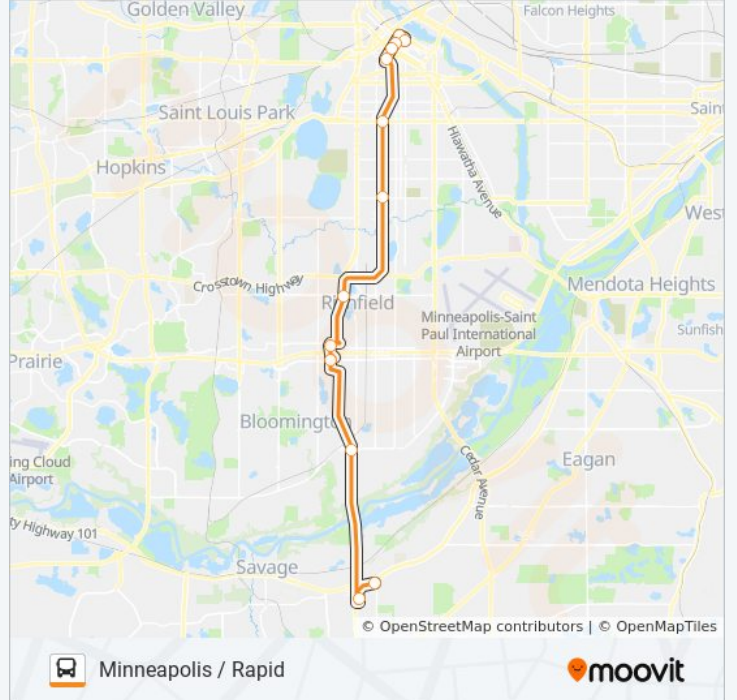

METRO ORANGE LINE bus time schedules and route maps are available in an offline PDF at moovitapp.com. Use the [Moovit App](#) to see live bus times, train schedule or subway schedule, and step-by-step directions for all public transit in Minneapolis - St. Paul, MN.

[About Moovit](#) • [MaaS Solutions](#) • [Supported Countries](#) • [Mooviter Community](#)

© 2023 Moovit - All Rights Reserved

Check Live Arrival Times