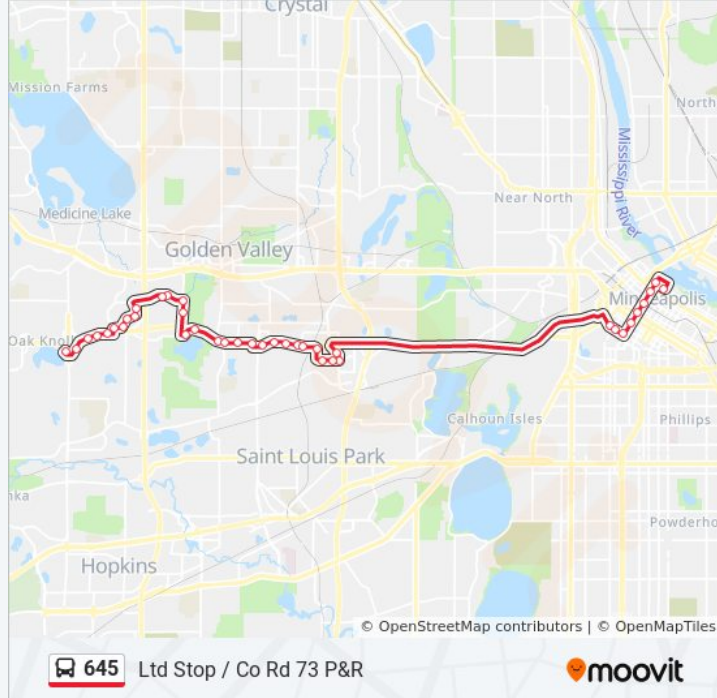

645 bus Info

Direction: Ltd Stop / Co Rd 73 P&R

Stops: 39

Trip Duration: 41 min

Line Summary:

Wayzata Blvd S & Pennsylvania Ave

Wayzata Blvd S & Texas Ave

Wayzata Blvd S & Winnetka Ave

Ford Rd & #600 Metropoint Bldg

Ford Rd & #435

Ford Rd & Wayzata Blvd N

Wayzata Blvd N & Shelard Pkwy

Wayzata Blvd S & #10301

Wayzata Blvd S & Tonka Terrace

Wayzata Blvd S & Archwood Rd

Wayzata Blvd S & Wilshire Dr S

Co Rd 73 P&R & B Bay

Direction: Ltd Stop / Minneapolis

87 stops

[VIEW LINE SCHEDULE](#)

Mound Tc & Shoreline Dr (Co Rd 15)

Shoreline Dr (Co Rd 15) & Cypress Lane

Shoreline Dr (Co Rd 15) & Hiddenvale Ln

Shoreline Dr (Co Rd 15) & Chateau Lane