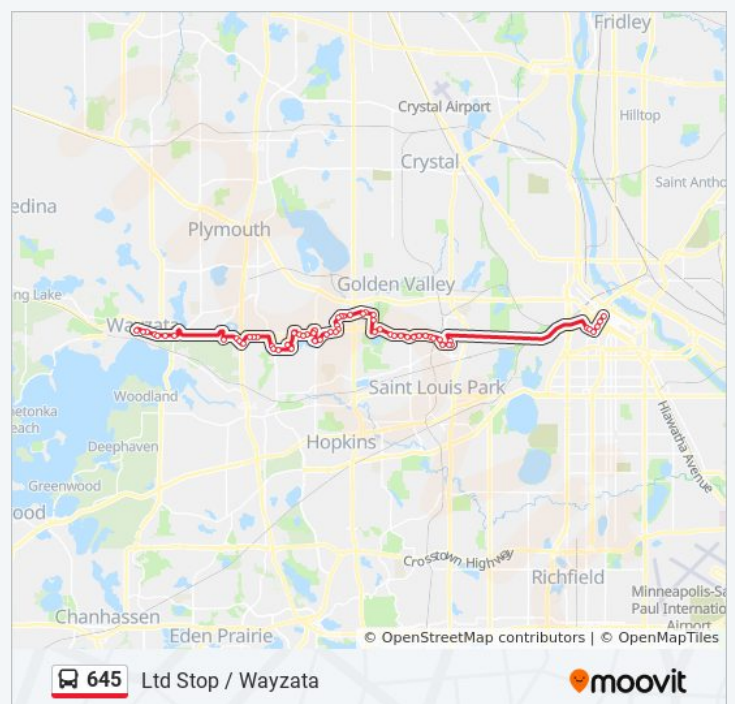

Ridgedale Dr & Hennepin Service Center
Ridgedale Dr & Plymouth Rd / Cartway Ln
Ridgedale Dr & Cartway Lane
Plymouth Rd & Cartway Lane
Plymouth Rd P&R & Turnaround Entrance

Direction: Ltd Stop / Wayzata

59 stops

[VIEW LINE SCHEDULE](#)

Marquette Ave & 5th St - Stop Group B
Marquette Ave & 7th St - Stop Group B
Marquette Ave & 9th St - Stop Group B
11th St S & Marquette Ave
11th St S & La Salle Ave S
11th St S & Harmon Place
Park Place Blvd & Wayzata Blvd S
Park Place Blvd S & 16th St W
16th St W & Double Tree Hilton Entrance
16th St W & Park Place East
Zarthan Ave S & Wayzata Blvd S
Wayzata Blvd S & Colorado Ave S
Wayzata Blvd S & Dakota Ave S
Wayzata Blvd S & Dakota Ave / Hampshire
Wayzata Blvd S & Idaho Ave S
Wayzata Blvd S & Kentucky Ave S
Louisiana Transit Center & Gate B
Wayzata Blvd S & Pennsylvania Ave
Wayzata Blvd S & Texas Ave
Wayzata Blvd S & Winnetka Ave
Wayzata Blvd S & #8401
General Mills Blvd P&R Gate B
General Mills Blvd & General Mills Corp
Betty Crocker Dr & General Mills Blvd

645 bus Time Schedule

Ltd Stop / Wayzata Route Timetable:

Sunday	8:17 AM - 6:17 PM
Monday	Not Operational
Tuesday	Not Operational
Wednesday	Not Operational
Thursday	Not Operational
Friday	Not Operational
Saturday	6:17 AM - 8:17 PM

645 bus Info

Direction: Ltd Stop / Wayzata

Stops: 59

Trip Duration: 49 min

Line Summary: