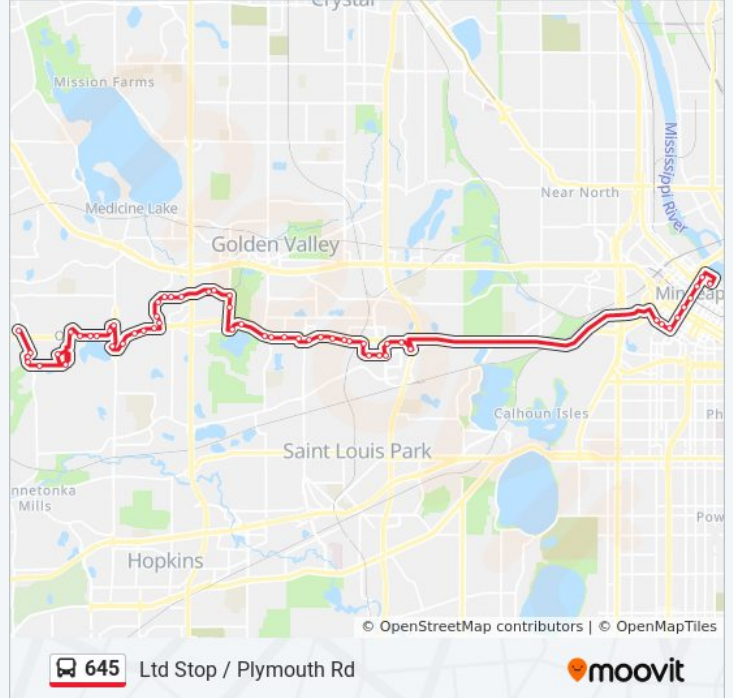

Wayzata Blvd S & Colorado Ave S

Wayzata Blvd S & Dakota Ave S

Wayzata Blvd S & Dakota Ave / Hampshire

Wayzata Blvd S & Idaho Ave S

Wayzata Blvd S & Kentucky Ave S

Louisiana Transit Center & Gate B

Wayzata Blvd S & Pennsylvania Ave

Wayzata Blvd S & Texas Ave

Wayzata Blvd S & Winnetka Ave

Wayzata Blvd S & #8401

General Mills Blvd P&R Gate B

General Mills Blvd & General Mills Corp

Betty Crocker Dr & General Mills Blvd

Betty Crocker Dr & General Mills Main En

Shelard Pkwy & Ford Rd

Shelard Pkwy & Willow Grove Center

Shelard Pkwy & Nathan Lane

Shelard Pkwy & Twin Fountains E

Shelard Pkwy & #1000

Shelard Pkwy & Wayzata Blvd N

Wayzata Blvd S & #10301

Wayzata Blvd S & Tonka Terrace

Wayzata Blvd S & Archwood Rd

Wayzata Blvd S & Wilshire Dr S

Co Rd 73 P&R & B Bay

Wayzata Blvd N & Co Rd 73

Wayzata Blvd N & Westridge Market East

Wayzata Blvd N & Westridge Market West

Wayzata Blvd N & Fairfield Rd

Wayzata Blvd N & #11900

Ridgedale Dr & Wayzata Blvd N

Ridgedale Mall & East Entrance

Ridgedale Dr & Ymca Lane