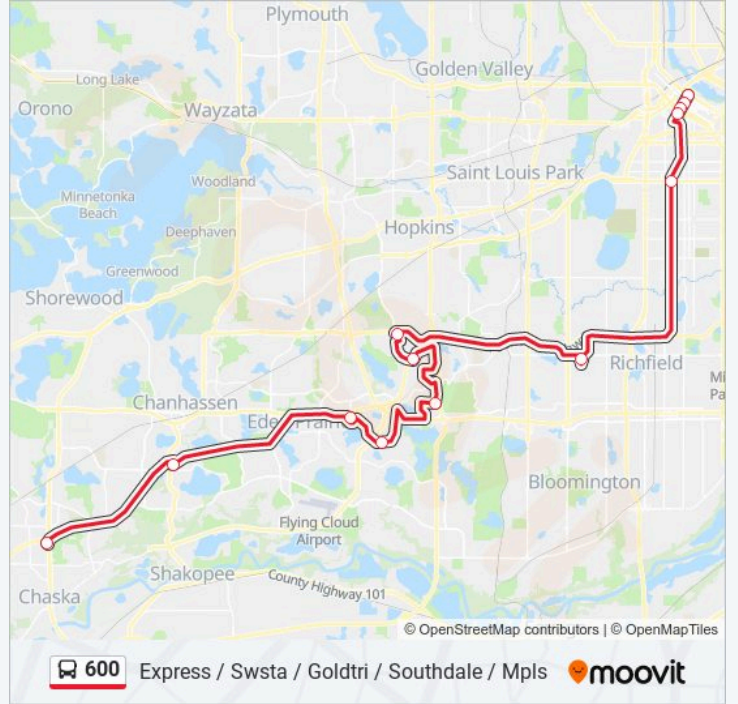

Marquette Ave & 4th St - Stop Group D

Marquette Ave & 6th St - Stop Group D

Marquette Ave & 8th St - Stop Group D

Marquette Ave & 10th St - Stop Group D

I-35w & Lake St Station

Southdale Transit Center & Gate C

62nd St W & Shady Oak Rd

Southdale Transit Center & Gate C

Interstate 35w & Lake St E

2nd Ave S & 9th St - Stop Group F

2nd Ave S & 7th St - Stop Group F

2nd Ave S & 5th St - Stop Group F

2nd Ave S & Washington Ave S

600 bus Info

Direction: Express / Swsta / Goldtri / Southdale / Mpls

Stops: 13

Trip Duration: 87 min

Line Summary:

600 bus time schedules and route maps are available in an offline PDF at moovitapp.com. Use the Moovit App to see live bus times, train schedule or subway schedule, and step-by-step directions for all public transit in Minneapolis - St. Paul, MN.