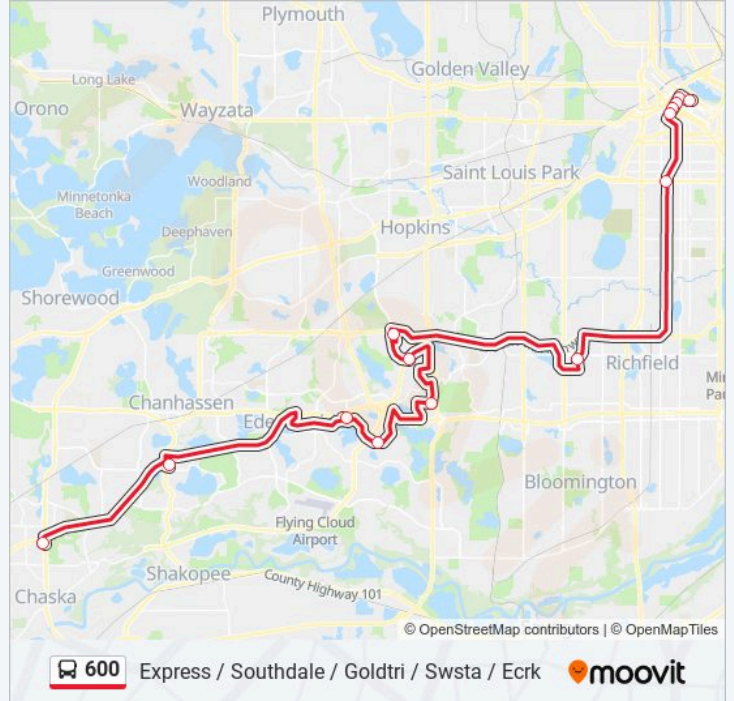

Marquette Ave & 4th St - Stop Group D

Marquette Ave & 6th St - Stop Group D

Marquette Ave & 8th St - Stop Group D

Marquette Ave & 10th St - Stop Group D

I-35w & Lake St Station

Southdale Transit Center & Gate C

600 bus Info

Direction: Express / Southdale / Goldtri / Swsta / Ecrk

Stops: 14

Trip Duration: 95 min

Line Summary:

Direction: Express / Swsta / Goldtri / Southdale / Mpls

13 stops

[VIEW LINE SCHEDULE](#)