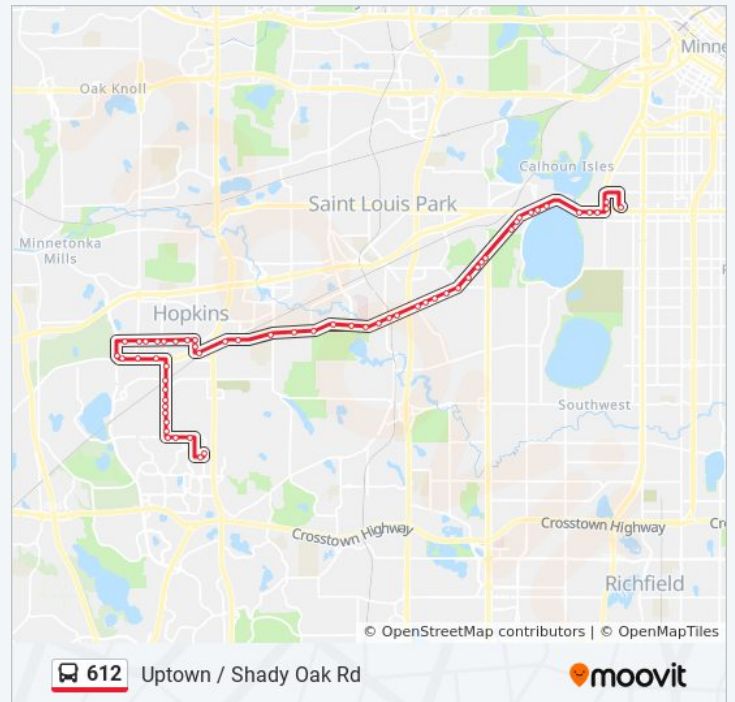

Excelsior Blvd & Brunswick Ave

Excelsior Blvd & Brookside Ave

Excelsior Blvd & Yosemite Ave

Excelsior Blvd & Wooddale Ave

Excelsior Blvd & Park Nicollet Blvd

Excelsior Blvd & Quentin Ave

Excelsior Blvd & Natchez Ave

Excelsior Blvd & 38th St W (Monterey)

Excelsior Blvd & Joppa Ave

612 bus Info

Direction: Uptown / Shady Oak Rd

Stops: 54

Trip Duration: 40 min

Line Summary:

Excelsior Blvd & Huntington Ave

Lake St W & Thomas Ave S

Lake St W & Bde Maka Ska Pkwy / Knox Ave

Lake St W & Irving Ave S

Lake St W & Humboldt Ave S

Hennepin Ave & Lagoon Ave

Hennepin Ave & Uptown Station - Gate B

Lagoon Ave & Emerson Ave S