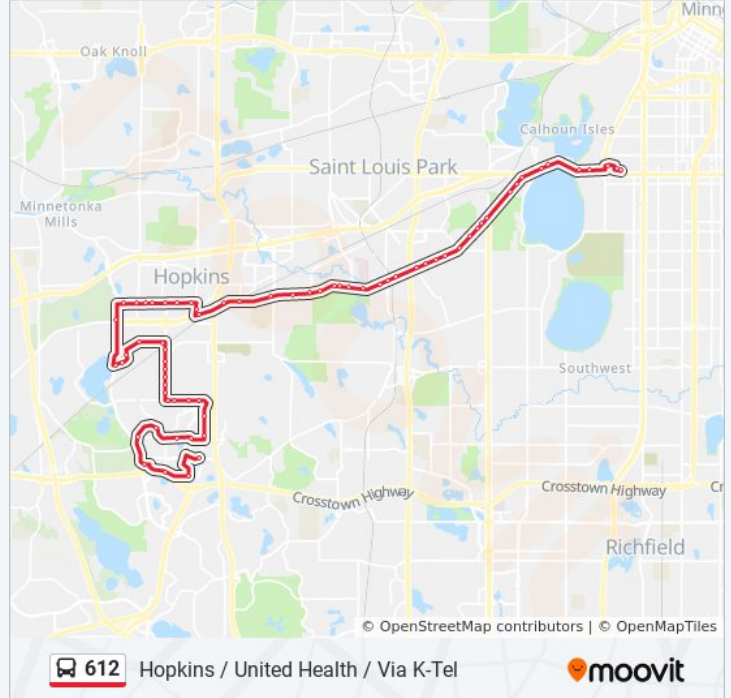

612 bus Info

Direction: Hopkins / United Health / Via K-Tel

Stops: 53

Trip Duration: 35 min

Line Summary:

Excelsior Blvd & Grand Way
Excelsior Blvd & Quentin Ave
Excelsior Blvd & Park Nicollet Blvd
Excelsior Blvd & Wooddale Ave
Excelsior Blvd & Yosemite Ave
Excelsior Blvd & Alabama Ave S
Excelsior Blvd & Brunswick Ave S
Excelsior Blvd & Methodist Hospital
Excelsior Blvd & Meadowbrook Blvd
Excelsior Blvd & Meadowbrook Manor
Excelsior Blvd & Meadowbrook Lane
Excelsior Blvd & Japs Olson (Lot)
Excelsior Blvd & Meadowbrook Rd
Excelsior Blvd & Interlachen Rd
Excelsior Blvd & Blake Rd
Excelsior Blvd & Jackson Ave N
Excelsior Blvd & Hwy 169
Excelsior Blvd & 5th Ave S
5th Ave S & Excelsior Blvd / Mainstreet
Mainstreet & 6th Ave N
Mainstreet & 9th Ave N
Mainstreet & 11th Ave N
Mainstreet & 14th Ave N
Mainstreet & 15th Ave N
Mainstreet & 17th Ave N
Mainstreet & 20th Ave N
Shady Oak Rd & Excelsior Blvd
11th Ave S & 6th St S
11th Ave S & 7th St S
11th Ave S & Landmark Trail N
11th Ave S & Wagon Wheel Rd
11th Ave S & #1114
11th Ave S & #1001-1015

Smetana Rd & 11th Ave S

Smetana Rd & #801-821

Smetana Rd & Westbrooke Way

Smetana Rd & Tension Envelope

Opportunity Court & Opportunity Partners

Direction: Uptown

47 stops

[VIEW LINE SCHEDULE](#)