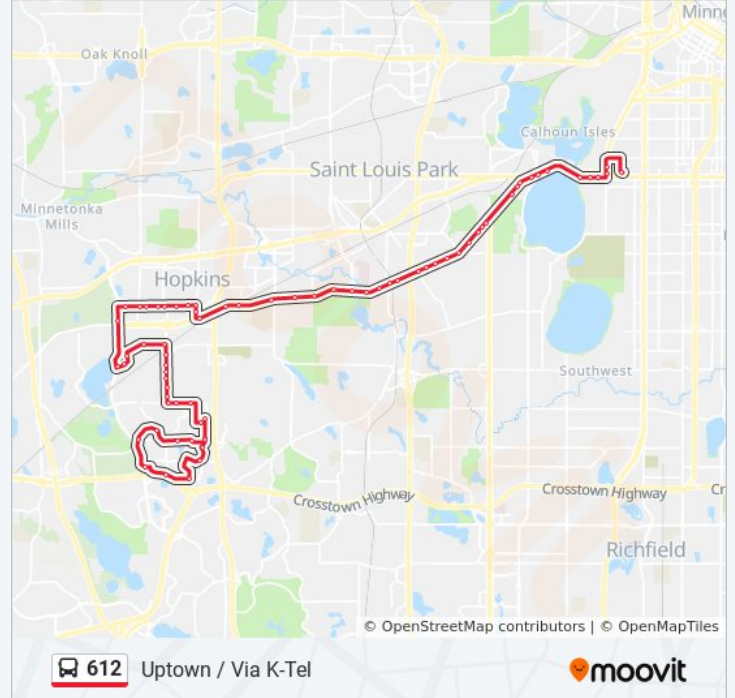

Excelsior Blvd & Louisiana Ave

Excelsior Blvd & Methodist Hospital

Excelsior Blvd & Brunswick Ave

Excelsior Blvd & Brookside Ave

Excelsior Blvd & Yosemite Ave

Excelsior Blvd & Wooddale Ave

Excelsior Blvd & Park Nicollet Blvd

Excelsior Blvd & Quentin Ave

Excelsior Blvd & Natchez Ave

Excelsior Blvd & 38th St W (Monterey)

Excelsior Blvd & Joppa Ave

Excelsior Blvd & Huntington Ave

Excelsior Blvd & Glenhurst Ave

Excelsior Blvd & Glenhurst Ave / France

Excelsior Blvd & 32nd St W

Excelsior Blvd & #3121

Excelsior Blvd & Bde Maka Ska Blvd W

Excelsior Blvd & Lake St W

Lake St W & Bde Maka Ska Pkwy W

Lake St W & Thomas Ave S

Lake St W & Bde Maka Ska Pkwy / Knox Ave

Lake St W & Irving Ave S

Lake St W & Humboldt Ave S

Hennepin Ave & Lagoon Ave

Hennepin Ave & Uptown Station - Gate B

Lagoon Ave & Emerson Ave S

612 bus time schedules and route maps are available in an offline PDF at moovitapp.com. Use the [Moovit App](#) to see live bus times, train schedule or subway schedule, and step-by-step directions for all public transit in Minneapolis - St. Paul, MN.