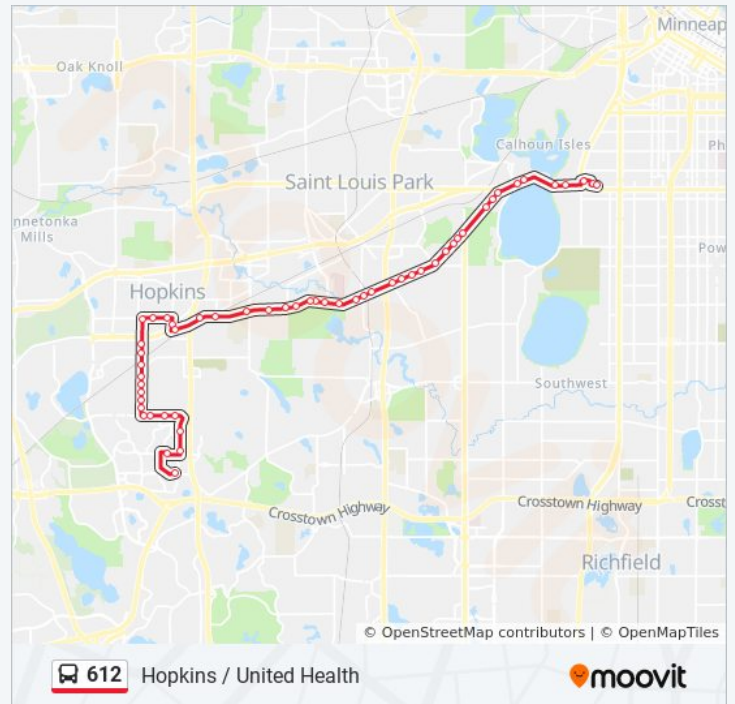

Excelsior Blvd & Wooddale Ave

Excelsior Blvd & Yosemite Ave

Excelsior Blvd & Alabama Ave S

Excelsior Blvd & Brunswick Ave S

Excelsior Blvd & Methodist Hospital

Excelsior Blvd & Meadowbrook Blvd

Excelsior Blvd & Meadowbrook Manor

Excelsior Blvd & Meadowbrook Lane

Excelsior Blvd & Japs Olson (Lot)

Excelsior Blvd & Meadowbrook Rd

Excelsior Blvd & Interlachen Rd

Excelsior Blvd & Blake Rd

Excelsior Blvd & Jackson Ave N

Excelsior Blvd & Hwy 169

Direction: Hopkins / United Health

Stops: 50

Trip Duration: 30 min

Line Summary:

Excelsior Blvd & 5th Ave S

5th Ave S & Excelsior Blvd / Mainstreet

Mainstreet & 6th Ave N

Mainstreet & 9th Ave N