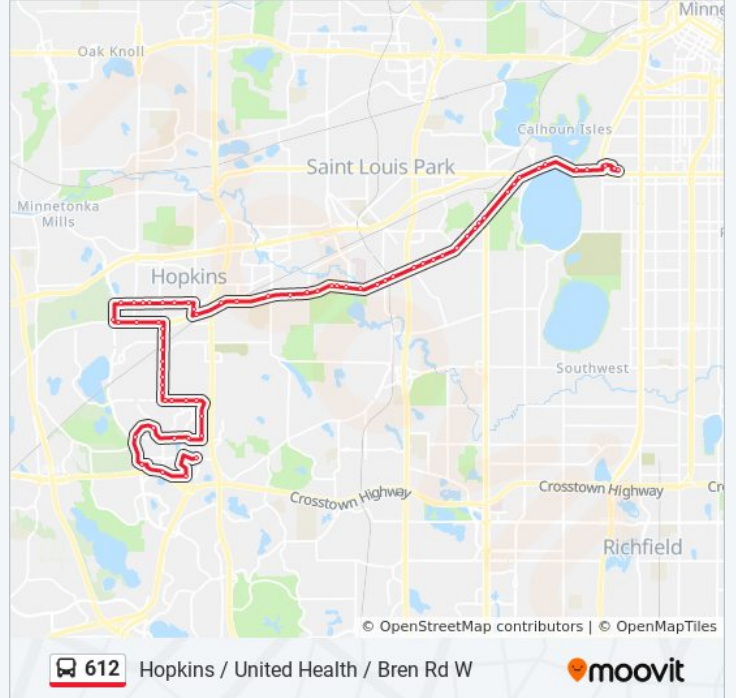

Lake St W & Dean Pkwy E

Excelsior Blvd & Market Plaza

Excelsior Blvd & Market / Abbott

Excelsior Blvd & 32nd St W

Excelsior Blvd & France Ave S

612 bus Time Schedule

Hopkins / United Health / Bren Rd W Route

Direction: Hopkins / United Health / Bren Rd W

Stops: 58

Trip Duration: 37 min

Line Summary:

Excelsior Blvd & Glenhurst Ave
Excelsior Blvd & Huntington Ave
Excelsior Blvd & 36th 1/2 St W
Excelsior Blvd & Monterey Ave (38th St)
Excelsior Blvd & Grand Way
Excelsior Blvd & Quentin Ave
Excelsior Blvd & Park Nicollet Blvd
Excelsior Blvd & Wooddale Ave
Excelsior Blvd & Yosemite Ave
Excelsior Blvd & Alabama Ave S
Excelsior Blvd & Brunswick Ave S
Excelsior Blvd & Methodist Hospital
Excelsior Blvd & Meadowbrook Blvd
Excelsior Blvd & Meadowbrook Manor
Excelsior Blvd & Meadowbrook Lane
Excelsior Blvd & Japs Olson (Lot)
Excelsior Blvd & Meadowbrook Rd
Excelsior Blvd & Interlachen Rd
Excelsior Blvd & Blake Rd
Excelsior Blvd & Jackson Ave N
Excelsior Blvd & Hwy 169
Excelsior Blvd & 5th Ave S
5th Ave S & Excelsior Blvd / Mainstreet
Mainstreet & 6th Ave N
Mainstreet & 9th Ave N
Mainstreet & 11th Ave N
Mainstreet & 14th Ave N
Mainstreet & 15th Ave N
Mainstreet & 17th Ave N
Mainstreet & 20th Ave N
Shady Oak Rd & Excelsior Blvd
Excelsior Blvd & 20th Ave S
Excelsior Blvd & 17th Ave S