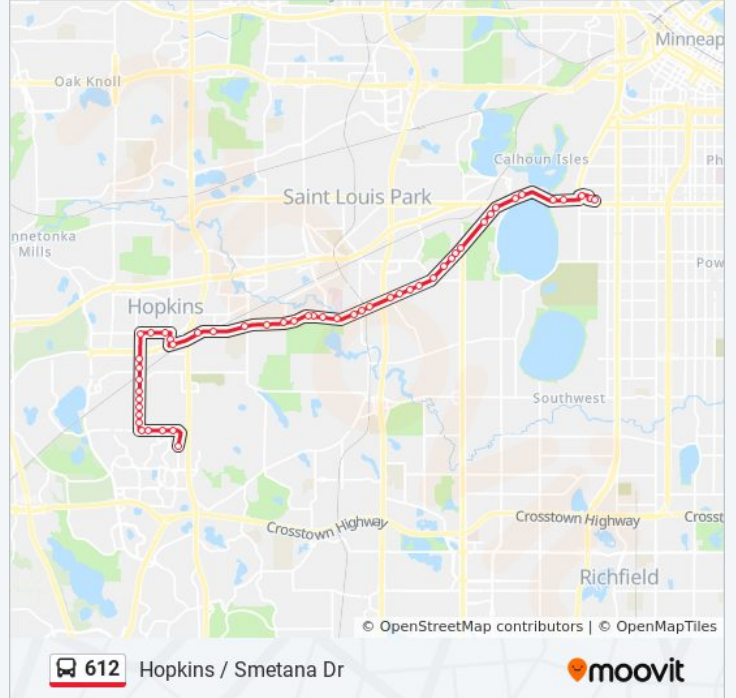

Direction: Hopkins / Smetana Dr

50 stops

[VIEW LINE SCHEDULE](#)

- Lagoon Ave & Emerson Ave S
- Lagoon Ave & Fremont Ave S
- Uptown Station & Terminal
- Lagoon Ave & Irving Ave S
- Lagoon Ave & Knox Ave S
- Lake St W & Thomas Ave S
- Lake St W & Dean Pkwy E
- Excelsior Blvd & Market Plaza
- Excelsior Blvd & Market / Abbott
- Excelsior Blvd & 32nd St W
- Excelsior Blvd & France Ave S
- Excelsior Blvd & Glenhurst Ave
- Excelsior Blvd & Huntington Ave
- Excelsior Blvd & 36th 1/2 St W
- Excelsior Blvd & Monterey Ave (38th St)
- Excelsior Blvd & Grand Way
- Excelsior Blvd & Quentin Ave
- Excelsior Blvd & Park Nicollet Blvd
- Excelsior Blvd & Wooddale Ave
- Excelsior Blvd & Yosemite Ave

612 bus Info

Direction: Hopkins / Smetana Dr

Stops: 50

Trip Duration: 29 min

Line Summary:

Excelsior Blvd & Alabama Ave S
 Excelsior Blvd & Brunswick Ave S
 Excelsior Blvd & Methodist Hospital
 Excelsior Blvd & Meadowbrook Blvd
 Excelsior Blvd & Meadowbrook Manor
 Excelsior Blvd & Meadowbrook Lane
 Excelsior Blvd & Japs Olson (Lot)
 Excelsior Blvd & Meadowbrook Rd
 Excelsior Blvd & Interlachen Rd
 Excelsior Blvd & Blake Rd
 Excelsior Blvd & Jackson Ave N
 Excelsior Blvd & Hwy 169
 Excelsior Blvd & 5th Ave S
 5th Ave S & Excelsior Blvd / Mainstreet
 Mainstreet & 6th Ave N
 Mainstreet & 9th Ave N
 11th Ave S & Mainstreet
 11th Ave S & Scherer Brothers
 11th Ave S & #410
 11th Ave S & 6th St S
 11th Ave S & 7th St S
 11th Ave S & Landmark Trail N
 11th Ave S & Wagon Wheel Rd
 11th Ave S & #1114
 11th Ave S & #1001-1015
 Smetana Rd & 11th Ave S
 Smetana Rd & #801-821
 Smetana Rd & Westbrooke Way
 Smetana Rd & Tension Envelope
 Opportunity Court & Opportunity Partners

Lagoon Ave & Irving Ave S

Lagoon Ave & Knox Ave S

Lake St W & Thomas Ave S

Lake St W & Dean Pkwy E

Excelsior Blvd & Market Plaza

Excelsior Blvd & Market / Abbott

Excelsior Blvd & 32nd St W

Excelsior Blvd & France Ave S